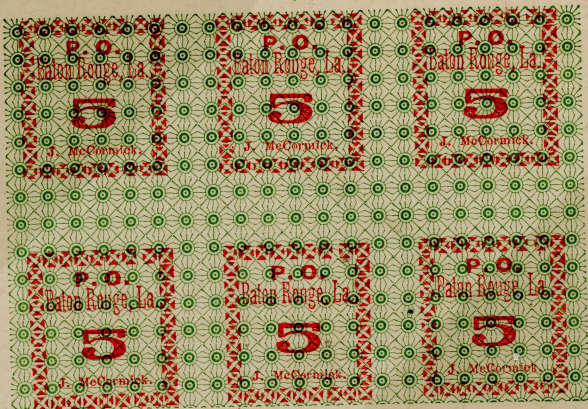

Fac-Simile Rebel Postage Stamp.—Sold Wholesale and Retail, by S. C. Upham,
403 Chestnut St. Philadelphia.

Half Price!! Half Price!!
Rebel Notes and P. O. Stamps.

Fourteen different Rebel Notes and Post Office Stamps, sent, post-paid, on receipt of twenty-five cents. Funds supplied at 50 cents per 100, or $4 per 1000. Address S. C. UPHAM, 403 Chestnut Street, Philadelphia.

Read this.—Packages containing Paper, Envelopes, Pencils, Pen Holders, Steel Pens, Needles, Buttons, Combs, Darning Needles, Bodkins, Linen Thread, Engravings. Also some article of Jewelry. Price 35c. (Postage 15c.) For particulars send for our new circular. Address JOHN S. ANDREWS, 110 Sudbury Street, Boston, Mass.

HARDEN'S WEEKLY
Aug. 9, 1862.