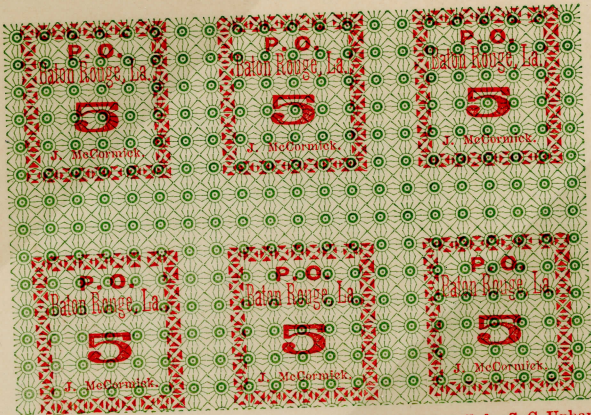

Fac-Simile Rebel Postage Stamp.—Sold Wholesale and Retail, by S. C. Upham,
403 Chestnut St. Philadelphia.