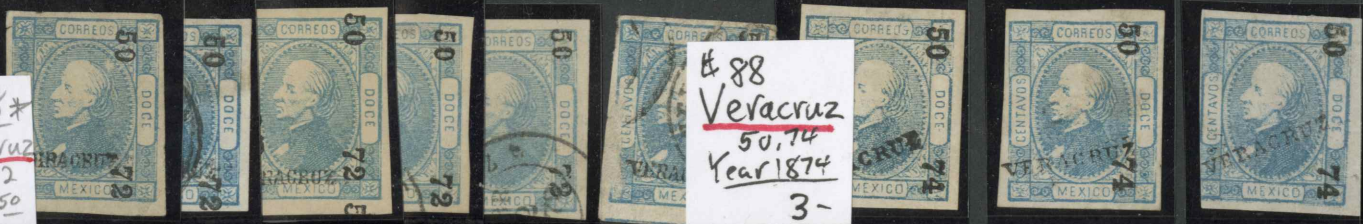

#93 Perf
Veracruz
50-72
Perforated
 7-

#93 Perf
Veracruz
Year 1874
Perforated
 8-

NF#88 12c
Veracruz
 50-72
 Sz. 1757C
 Veracruz
 Manuscript
 F/stain/\$4

NF 88*
Veracruz
50.72
1.50

#88
Veracruz
50.74
Year 1874
3-