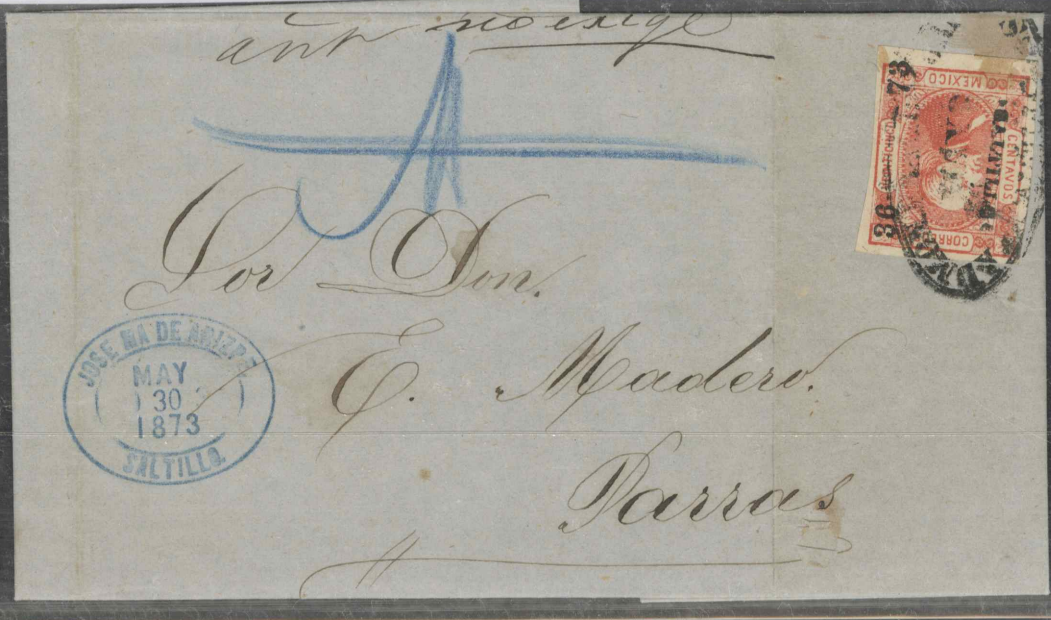

**LETTER WITH 25c OF 1872 ISSUE ~ SALTILLO DISTRICT
SZ. 1355 "SALTILLO MAYO 30 1873"**

Fine usage of the 25c Hidalgo profile of 1872 issue on cover with contents (letter) datelined May 30, 1873. This letter has a blue handstamp of Jose Maria de Arizpe and was mailed to Parras, Mexico. Postmarked with Sz. 1355 (10 pts). [c/beby120-9]

625