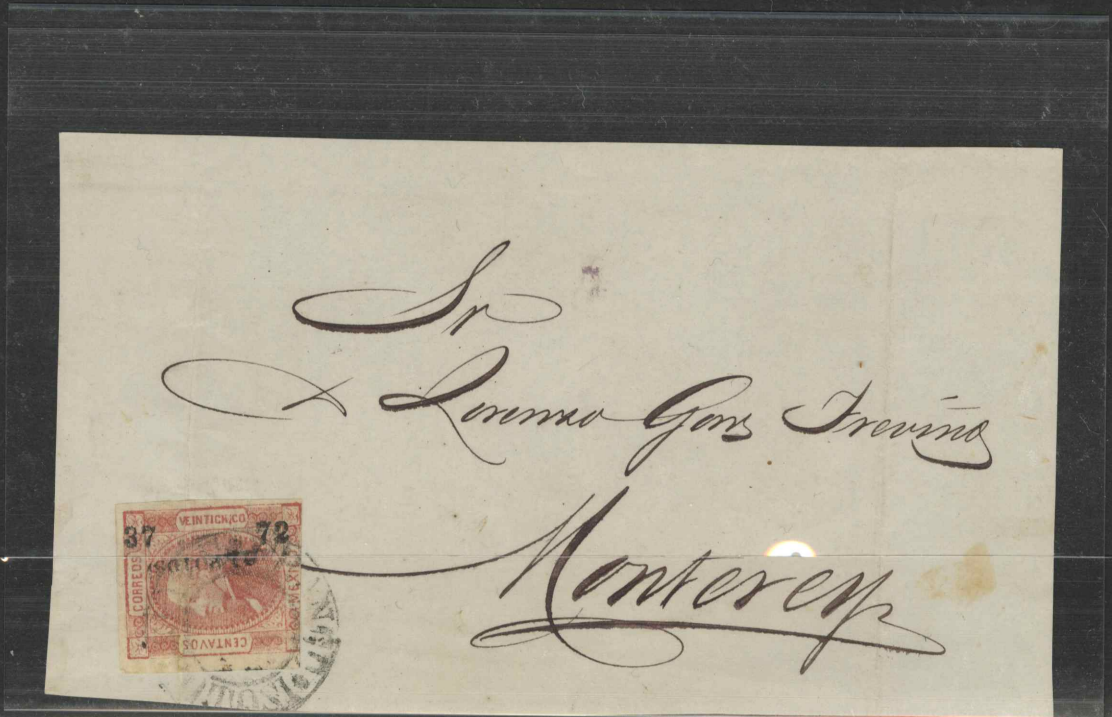

"37-72" HIDALGO ~ SAN LUIS POTOSI TO MONTERREY ~ S.L.POTOSI DISTRICT

SZ. 1460 "FRANCO S. LUIS POTOSI"

Cover front only with 25c Hidalgo Profile issue postmarked with Sz. 1460/0. $10.00