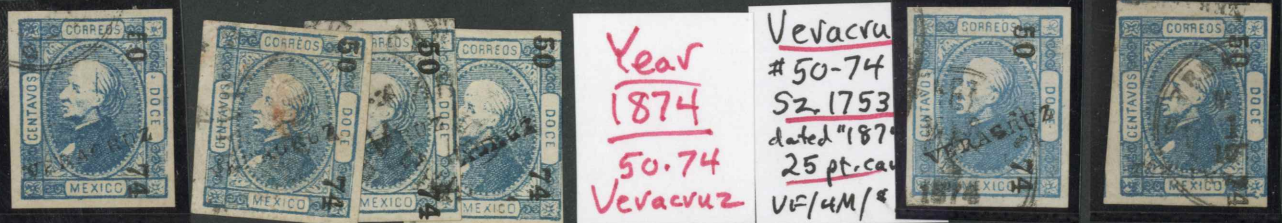

Year
1874
50.74
Veracruz

Veracruz
#50-74
Sz. 1753
dated "1874"
25 pt. ca
VF/4M/8

NF #88
Veracruz
50.73
4M X 3-