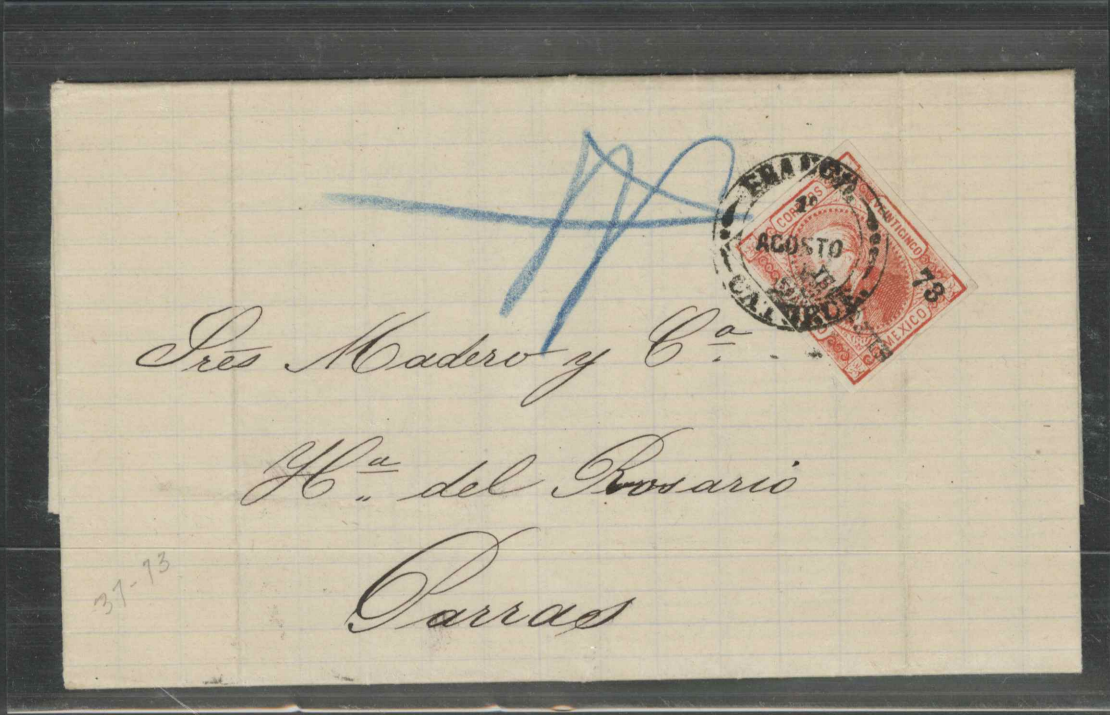

1873 LETTER ~ 25c 1872 HIDALGO ISSUE ~ S. L. POTOSI DISTRICT
Sz. 1471 "FRANCO CATORCE"

Very fine letter from the 1872 issue of Mexico's mails. Letter is datelined August 1873 at Catorce and it was mailed to nearby Parras at the 25-cent rate. Postmark is a strike of Sz. 1471 "FRANCO CATORCE." Attractive usage. [f/beby070-9]

816-