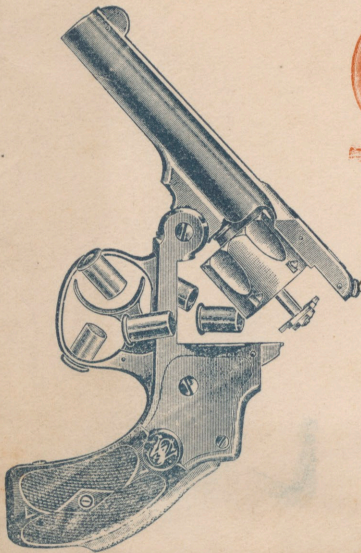

Fennell, Shaw & Co.,
FRANKFORT, IND.

Miss Ada Kaylor,
Rockingham,
Va.