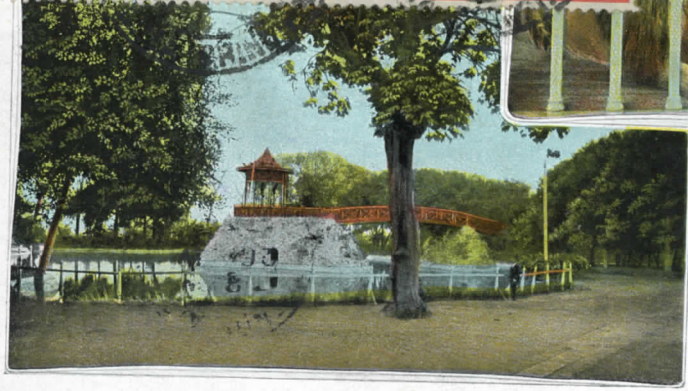

44-1916
Luis Parris
Santa Catalina
617 Lima

11/1918 PERU

Tarjeta Postal

UNION UNIVERSAL DE CORREOS

Correspondencia

Glad to hear the
you are getting
a at school
I am just off
on the sea again
this time to
Iquique. Lots of
love & kisses
Daddy

36
Luis Parris
Malverton
Mill Pond
West Worthing
England