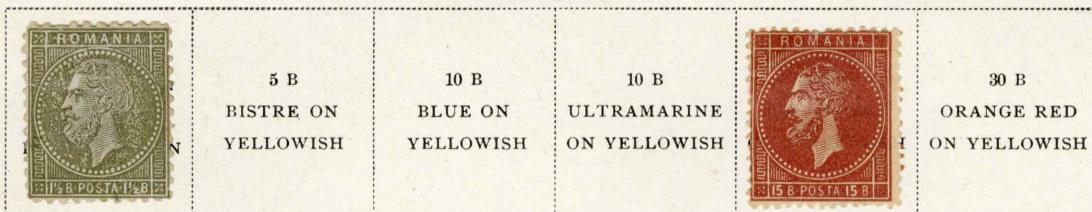

# ROMANIA

Unwatermarked  
1872

1876-79

1879

1880

1885-89

1885-89

Watermarked Coat of Arms  
1889

# ROMANIA

Unwatermarked  
1891

1891

	3 B LILAC	5 B EMERALD GREEN	10 B RED	
---	--------------	-------------------------	-------------	---

Watermarked P. R.  
1894

Type of 1890	5 B	25 B	50 B
3 B LILAC	PALE GREEN	GRAY BLUE	ORANGE

# ROMANIA

Unwatermarked

1903-05

2 L  
RED BROWN  
AND BLACK

1906

2811

6010