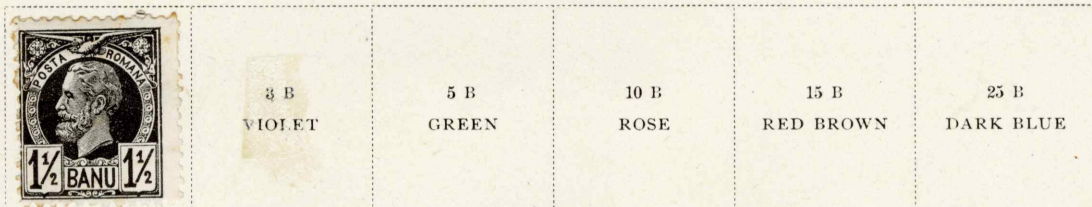

# ROMANIA

Unwatermarked  
1872

1876-79

1879

1880

1885-89

1885-89

Watermarked Coat of Arms  
1889

# ROMANIA

Unwatermarked  
1891

1891

	3 B LILAC	5 B EMERALD GREEN	10 B RED	
---	--------------	-------------------------	-------------	---

Watermarked P. R.  
1894

Type of 1890	5 B	25 B	50 B
3 B LILAC	PALE GREEN	GRAY BLUE	ORANGE

# ROMANIA

Unwatermarked

1903-05

2 L  
RED BROWN  
AND BLACK

1906

2811

6010