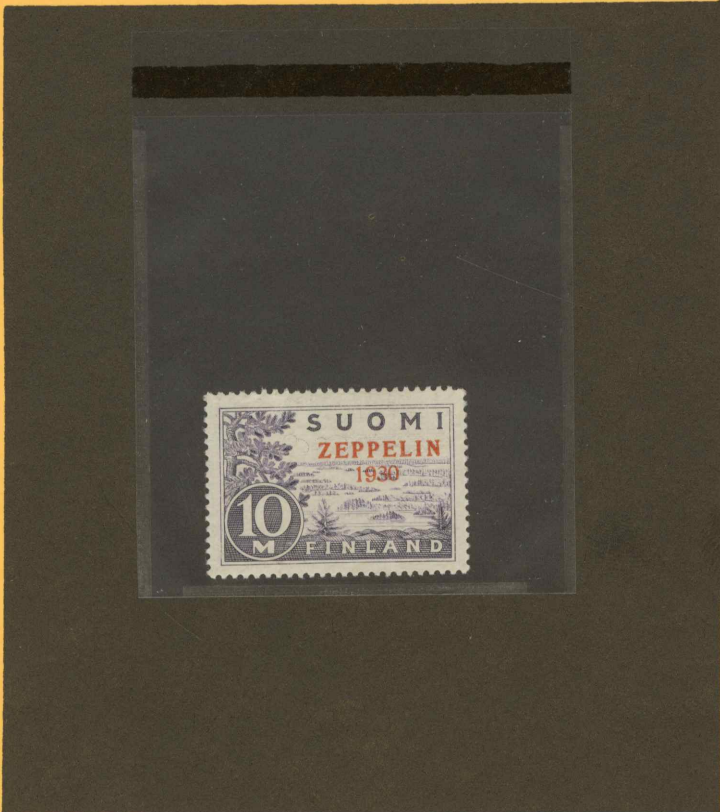

MARIC

GOLDEN VALLEY STAMPS

Lot # _____

BILL NORBERG

2525 NEVADA AVE. N. #101
GOLDEN VALLEY, MN 55427
763-544-4788
www.gvstamps.com

Please Handle With Care - Remove Only With Permission

COUNTRY Finland MINT USED
Cat.# 21 AVE FINE VF XF S
RG NG OG H LH NH

Comments: _____
Expensive mark of Ob.

Cat. value $ 125⁰⁰ Estimated Cash Value $ _____