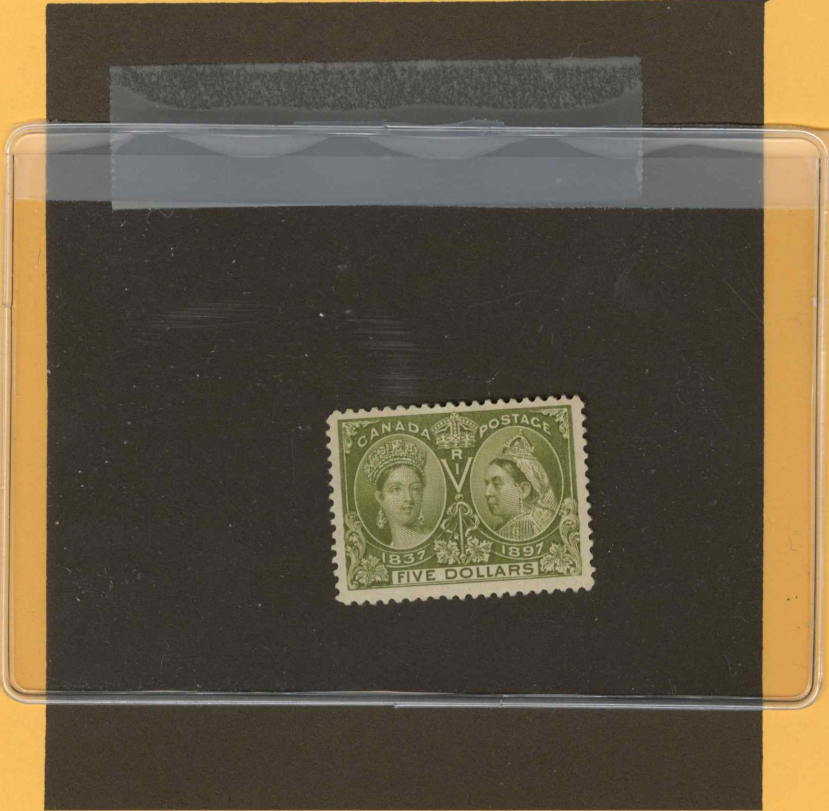

Please Handle With Care - Remove Only With Permission

COUNTRY Canada MINT USED

Cat.#	<u>85</u>	AVE	FINE	<u>VF</u>	<u>XF</u>	S
		RG	NG	OG	H	<u>NH</u>

Comments: No central stamp seldom seen - Small thin at L.B. - Key shift like L.B.