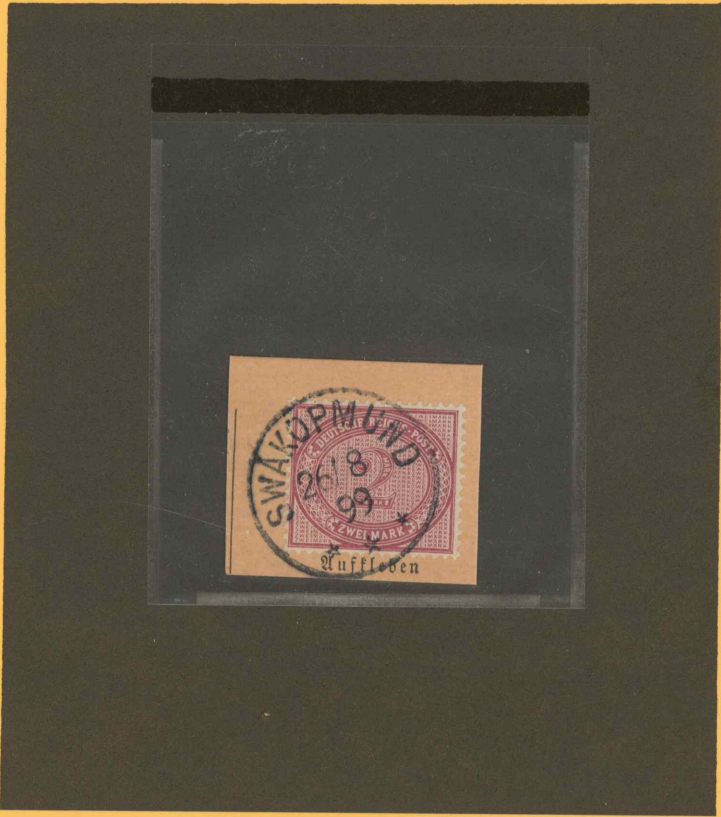

MARK

GOLDEN VALLEY STAMPS

Lot # _____

BILL NORBERG
2525 NEVADA AVE. N. #101
GOLDEN VALLEY, MN 55427
763-544-4788
www.gvstamps.com

Please Handle With Care - Remove Only With Permission

COUNTRY _____ MINT USED

Cat.# _____ AVE FINE VF XF S
RG NG OG H LH NH

Comments: _____

Cat. value $ _____ Estimated Cash Value $ _____