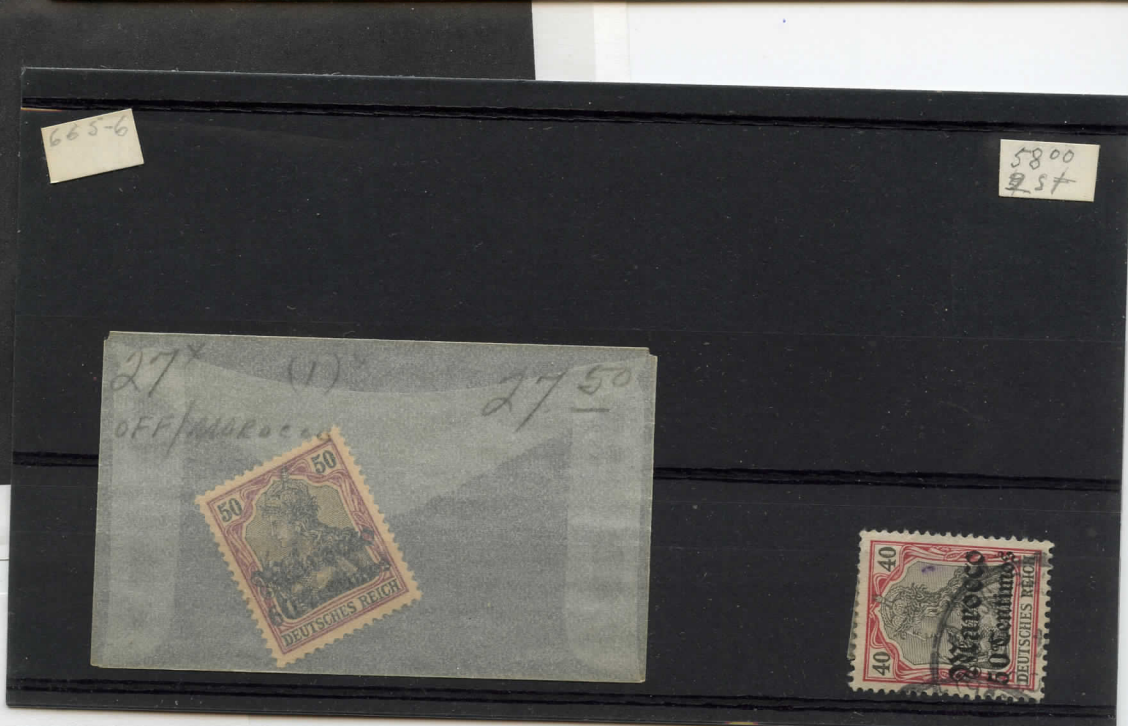

G&K HOBBY PRODUCT
 • 2121 Beale Ave., Altoona, Pa.

MAROCCO

- Country German Office Cat. No. 20-22
- Unused Used
- Average Fine
- Complete Set Short Set Single Block
- VF LH NH
- XF

- Complete Set
- Short Set
- Single
- Multiple
- Plate #
- Extra Fine
- Very Fine
- F-VF
- Fine
- Average
- Never Hinged
- Lightly Hinged
- Hinged
- Unused
- Used