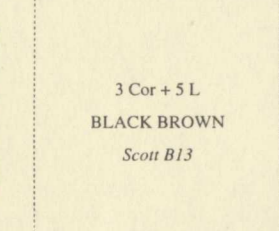

2 L on 2 Cor RED BROWN Scott 157	3 L on 3 Cor BLACK BROWN Scott 158		10 L on 10 Cor DARK VIOLET Scott 160
--	--	--	--

1922

FIUME

Unwatermarked
1923

3 L
OLIVE BISTER
Scott 182

5 L
YELLOW BROWN
Scott 183

3 L
OLIVE
Scott 194

5 L
YELLOW BROWN
Scott 195

FIUME

Unwatermarked
1924

22 Febb. 1924

FIUME

SEMI-POSTAL STAMPS
Watermarked Double Cross
1918

Unwatermarked
1919

10 C + 5 L
ROSE
Scott B4

15 C + 5 L
DARK GRAY
Scott B6

20 C + 5 L
ORANGE
Scott B7

60 C + 5 L
CARMINE ROSE
Scott B8

80 C + 5 L
BRIGHT VIOLET
Scott B9

1 Cor + 5 L
DARK SLATE
Scott B10

3 Cor + 5 L
BLACK BROWN
Scott B12

5 Cor + 5 L
YELLOW BROWN
Scott B13