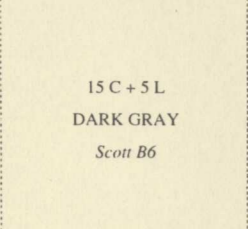

2 L on 2 Cor RED BROWN Scott 157	3 L on 3 Cor BLACK BROWN Scott 158		10 L on 10 Cor DARK VIOLET Scott 160
--	--	--	--

1922

FIUME

Unwatermarked
1923

3 L
OLIVE BISTER
Scott 182

5 L
YELLOW BROWN
Scott 183

3 L
OLIVE
Scott 194

5 L
YELLOW BROWN
Scott 195

FIUME

Unwatermarked
1924

22 Febb. 1924

FIUME

SEMI-POSTAL STAMPS
Watermarked Double Cross
1918

Unwatermarked
1919

10 C + 5 L
ROSE
Scott B4

15 C + 5 L
DARK GRAY
Scott B6

20 C + 5 L
ORANGE
Scott B7

60 C + 5 L
CARMINE ROSE
Scott B8

80 C + 5 L
BRIGHT VIOLET
Scott B9

1 Cor + 5 L
DARK SLATE
Scott B10

3 Cor + 5 L
BLACK BROWN
Scott B12

5 Cor + 5 L
YELLOW BROWN
Scott B13