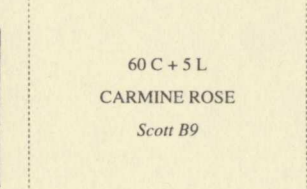

2 L on 2 Cor RED BROWN Scott 157	3 L on 3 Cor BLACK BROWN Scott 158		10 L on 10 Cor DARK VIOLET Scott 160
--	--	--	--

1922

FIUME

Unwatermarked
1923

3 L
OLIVE BISTER
Scott 182

5 L
YELLOW BROWN
Scott 183

3 L
OLIVE
Scott 194

5 L
YELLOW BROWN
Scott 195

FIUME

Unwatermarked
1924

22 Febb. 1924

FIUME

SEMI-POSTAL STAMPS
Watermarked Double Cross
1918

Unwatermarked
1919

10 C + 5 L
ROSE
Scott B4

15 C + 5 L
DARK GRAY
Scott B6

20 C + 5 L
ORANGE
Scott B7

60 C + 5 L
CARMINE ROSE
Scott B8

80 C + 5 L
BRIGHT VIOLET
Scott B9

1 Cor + 5 L
DARK SLATE
Scott B10

3 Cor + 5 L
BLACK BROWN
Scott B12

5 Cor + 5 L
YELLOW BROWN
Scott B13