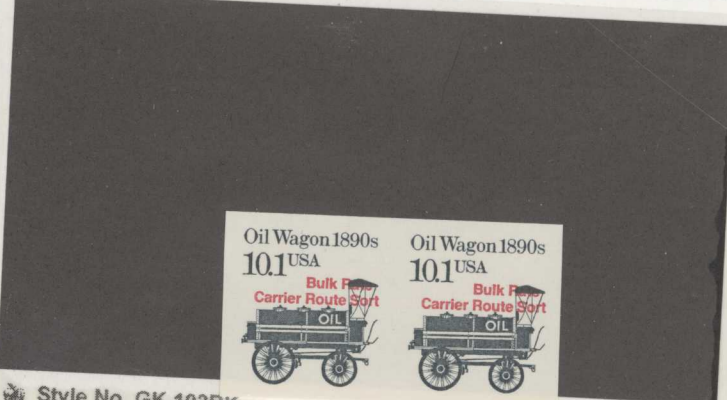

Style No. GK 102BK

2281 (MNH) YELLOW SPACED 25⁻ Price

Style No. GK 102BK

"SLOW BEE" Price

Style No. GK 102BK

Style No. GK 102BK

2281 FAST/SLOW BEE Cat. Price Our Price \$1.75⁻

102B

VERY FAST BEE Price

Style No. GK 102BK

2281 REALLY 'FAST BEE' Cat. price Selling Price

102B

2281 "DOUBLE" LINE PR Price

Style No. GK 102BK

Style No. GK 102BK

"VERY FAST BEE" Price

Item No. GK-102BK

2281 NH Cat. price Selling Price

102B

2130 J NH 15⁰⁰ Price

Style No. GK 102BK

Style No. GK 102BK

Oil Wagon 1890s

10.1 USA