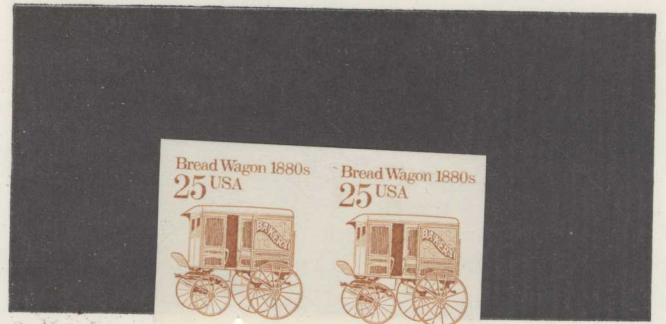

2265a NH 55⁰⁰ Price _____

Style No. GK 102BK

1625a NH 525⁰⁰ Price _____

Style No. GK 102BK

2136a Cat. Price 10⁰⁰ Selling Price _____

*US #1504 misperf
1973 8¢ Angus Cattle - Misperfed Single

MINT
loc B4321

10.-