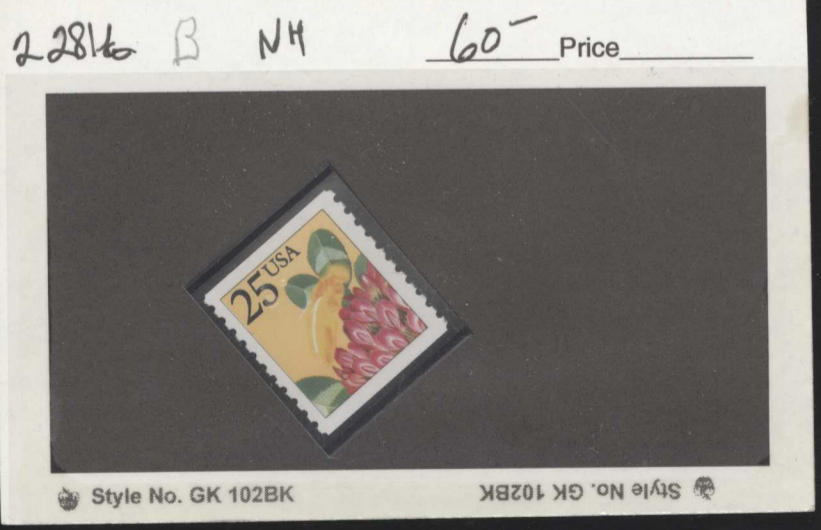

Bulk Fuel Carrier Route Sort

OIL

Oil Wagon 1890s

10.1 USA

Bulk Fuel Carrier Route Sort

OIL

44(2399a) gold omitted error, E&F

Style No. GK-107BK