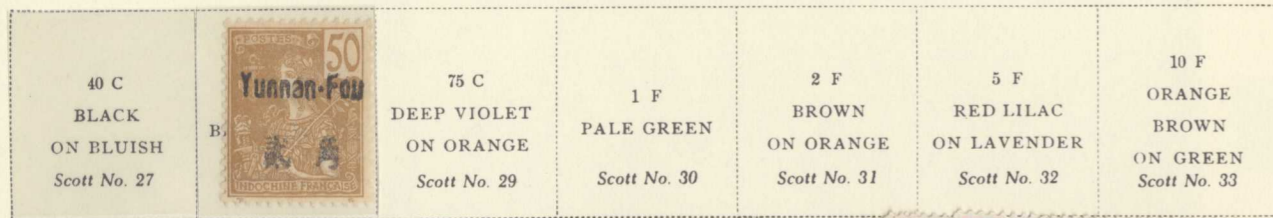

FRANCE

French Offices in China
YUNNAN FOU
Unwatermarked
1903

1904

1906

FRANCE

French Offices in China
TCHONGKING
Unwatermarked
1903-04

1906

1908

93.60

53

49.75

20

41

24.00

21