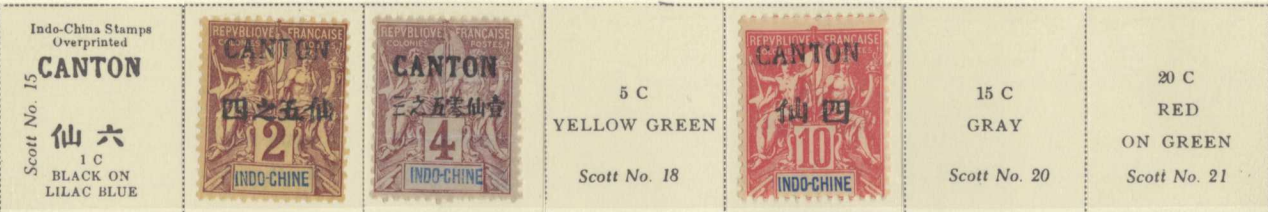

Indo-China Stamps
Overprinted
CANTON
仙六
1 C
BLACK ON
LILAC BLUE
Scott No. 15

5 C
YELLOW GREEN
Scott No. 18

15 C
GRAY
Scott No. 20

20 C
RED
ON GREEN
Scott No. 21

NH

NH

13.50