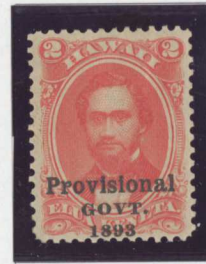

Queen  
Liliuokalani

1891

King  
Kamehameha V

ISSUES OF 1894 TO 1897  
RED OVERPRINT

Princess  
Kamamalu

Princess  
Likelike

Princess  
Likelike

King  
Kalakaua

Queen  
Liliuokalani

Kamehameha V

Kamehameha V

(9)  
10¢ Black

King  
Kalakaua

Prince  
Leleiohoku

(11)  
25¢ Dark Violet

Statue of  
Kamehameha I

ISSUES OF 1864-1891  
BLACK OVERPRINT

(9)  
10¢ Vermillion

(5)  
18¢ Dull Rose

N. Perini

1894

Coat of Arms

View of Honolulu

"Flying Goose" Flaw