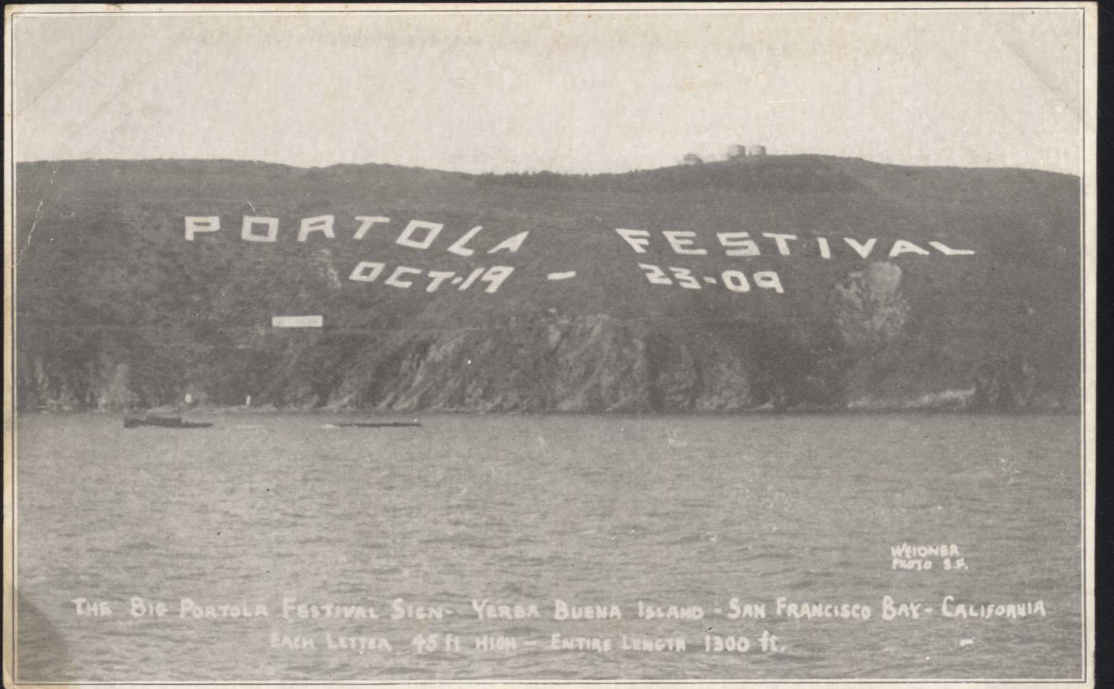

Portola Festival, San Francisco
Native Daughters in the Parade of Oct. 21, 1909

WEINER PHOTO S.F.
THE BIG PORTOLA FESTIVAL SIGN - YERBA BUENA ISLAND - SAN FRANCISCO BAY - CALIFORNIA
EACH LETTER 45 FT HIGH - ENTIRE LENGTH 1300 FT.

King and Queen at Union Square

PORTOLA PARADE, SAN FRANCISCO CAL.
WILKINSON PHOTO.