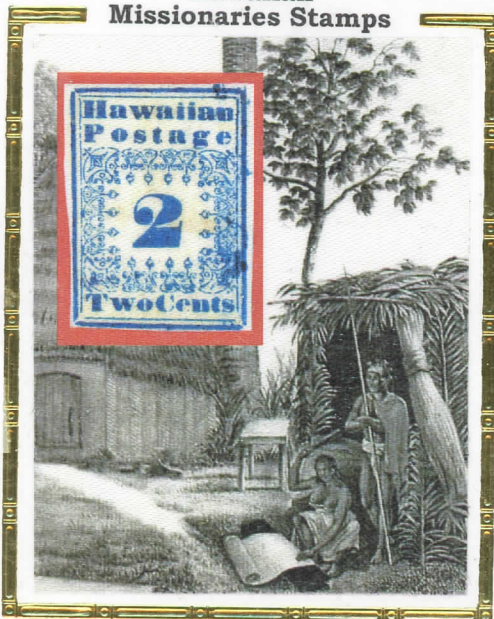

HAWAII MISSIONARIES

COMMEMORATING HAPEX-APS 70

HONOLULU, HAWAII, NOV. 5-8, 1970

1851 TO 1852

Hawaiian Missionaries Stamps

Colorano "Silk" Cachet

First Day of Issue

"Hawaiian Missionary" stamp 1851