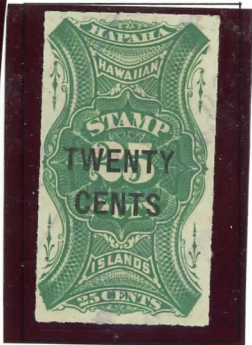

HI R2 CANCELLED HAWAIIAN TREASURY bold violet SON
oval h/s, VF

HI R3, D3 REGISTRARS OFFICE OAHU, S.S. purple SON oval
h/s, VF

7a.
$600

15a $800