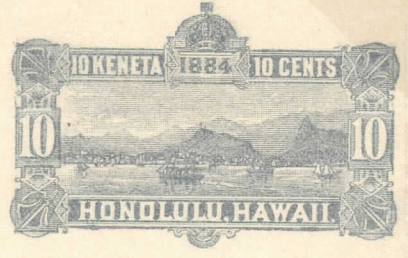

700

U 14

Special Despatch Letter.

(FOR DOMESTIC MAIL ONLY.)

Leka Kuikawa.

STATE DISTINCTLY THE RESIDENCE OR PLACE OF BUSINESS OF ADDRESSEE.
E KAKAUIA A MOAKANA KAHU NOHO A ME KAHU HANA O KA MEA NANA KA LEKA.

UE 1

720