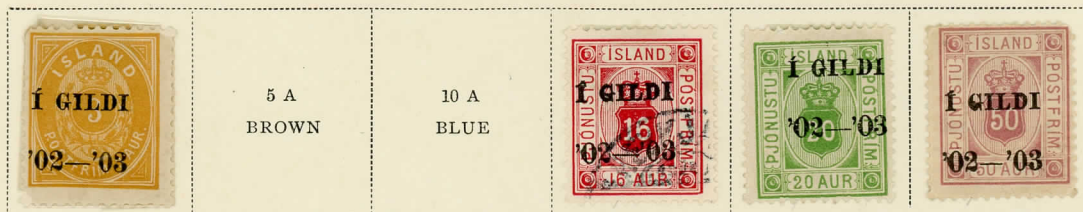

# ICELAND

OFFICIAL STAMPS  
Watermarked Crown  
1901-02

1902

1902-03

1907-08

Watermarked Multiple Crosses

1918

Type of 1907-08  
15 A  
LIGHT BLUE  
AND GRAY