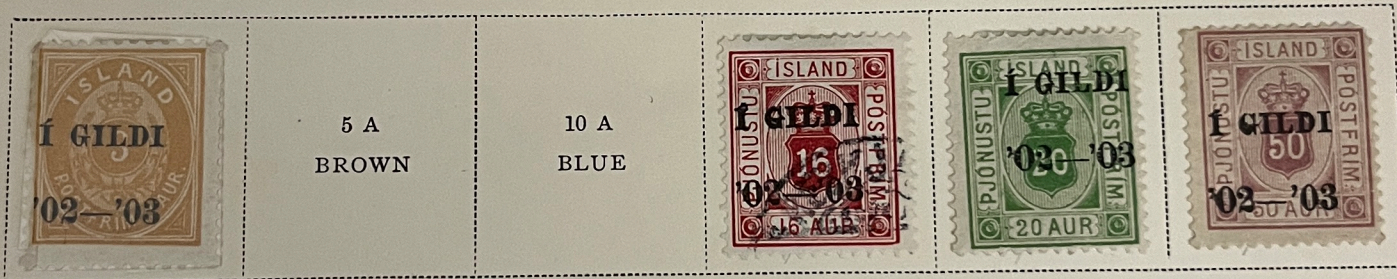

# ICELAND

OFFICIAL STAMPS  
Watermarked Crown  
1901-02

1902

1902-03

1907-08

Watermarked Multiple Crosses  
1918

Type of 1907-08  
15 A  
LIGHT BLUE  
AND GRAY