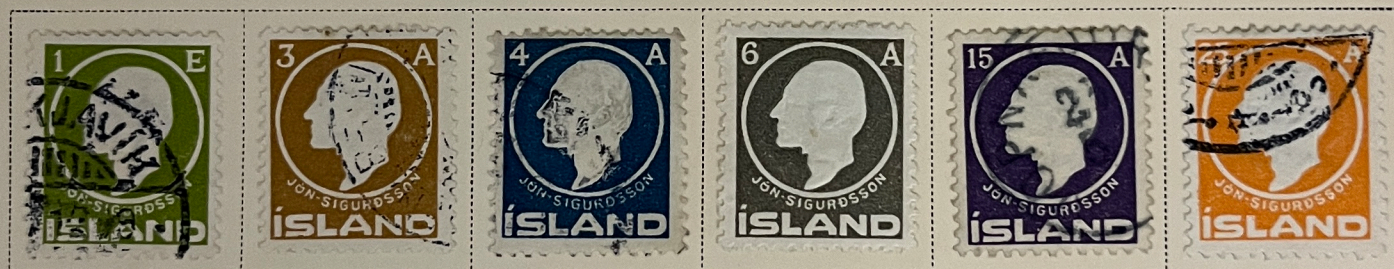

# ICELAND

Watermarked Crown

1873

1876

1882-92

1897

1900

# ICELAND

Watermarked Crown

1900-02

1902-04

1902-03

6 A  
GRAY

20 A  
DULL BLUE

# ICELAND

Watermarked Crown

1907-08

1911

1912

Watermarked Multiple Crosses

1915-18

Type of 1907-08						
1 E	3 A	4 A	5 A	6 A	10 A	20 A
YELLOW GREEN AND RED	BISTRE BROWN	GRAY AND RED	GREEN	GRAY AND GRAY BROWN	SCARLET	BLUE