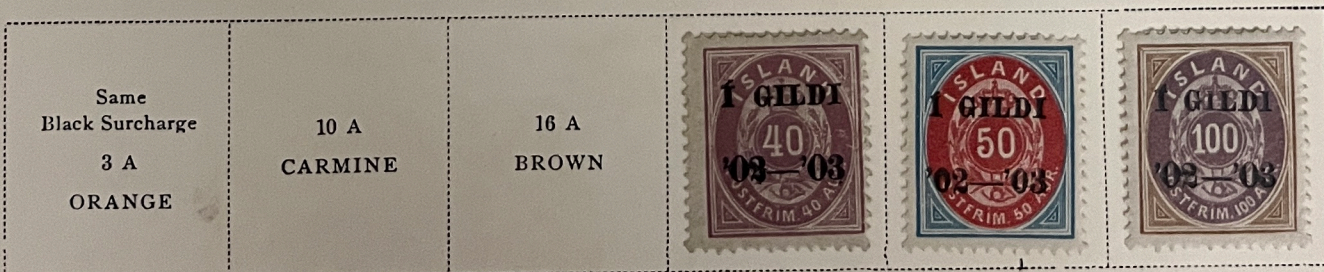

# ICELAND

Watermarked Crown

1900-02

1902-04

1902-03

6 A  
GRAY

20 A  
DULL BLUE

# ICELAND

Watermarked Crown

1907-08

1911

1912

Watermarked Multiple Crosses

1915-18

Type of 1907-08						
1 E	3 A	4 A	5 A	6 A	10 A	20 A
YELLOW GREEN AND RED	BISTRE BROWN	GRAY AND RED	GREEN	GRAY AND GRAY BROWN	SCARLET	BLUE