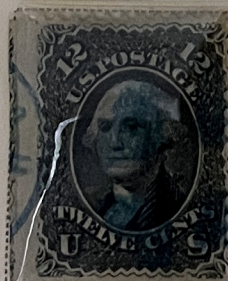

POSTAGE

Printed by the National Bank Note Co.

1867

Same Designs as 1861-66 Issues
Embossed with Grills of Various Sizes

Grill with Points Up

B. Grill measuring about 18x15 mm.

A. Grill covering the entire stamp

C. Grill measuring about 13x16 mm.

Grill with Points Down

D. Grill measuring about 12x14 mm.

Z. Grill measuring about 11x14 mm.

E. Grill measuring about 11x13 mm.

1867

F. Grill measuring about 9x13 mm.

90

98

99

100

damaged #84

POSTAGE

Printed by the National Bank Note Co.

1870-71

With Grill