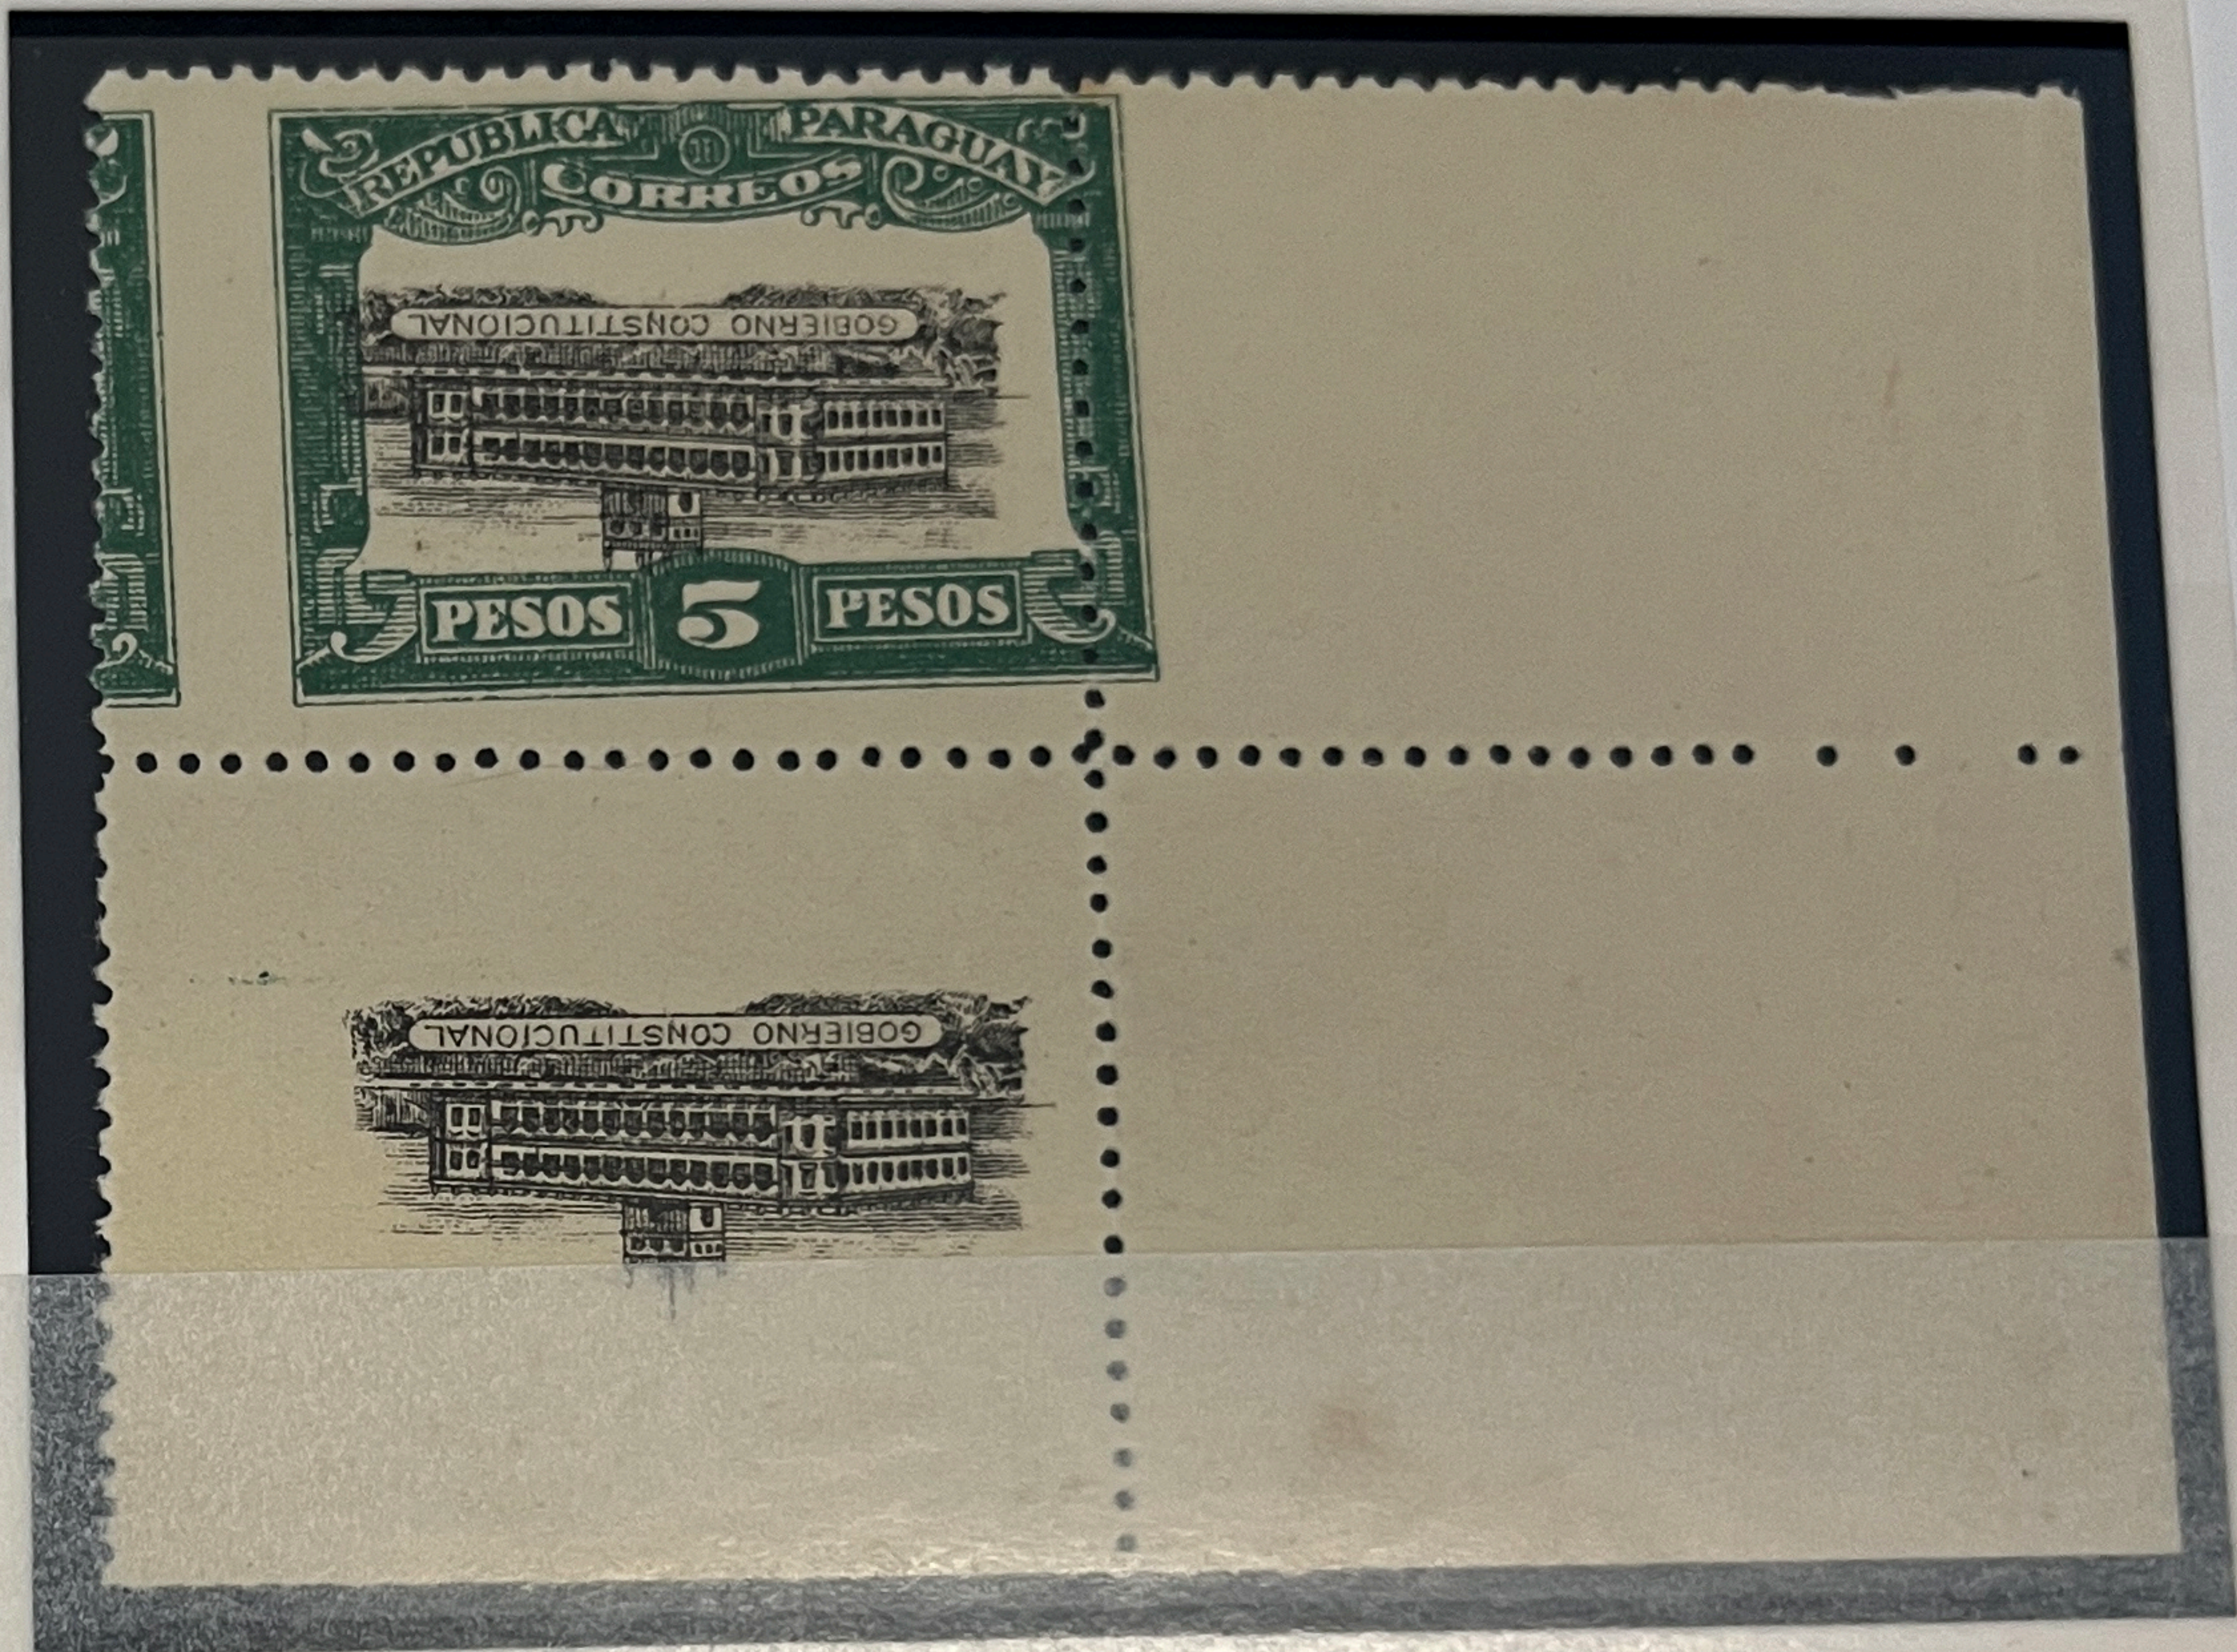

NYASSA - Issue of 1901,  
15 Reiss, Black & Orange Brown,  
Normal & Inverted Center

PARAGUAY - Provisional Government Set of 1922 (Unissued)  
 (Six Values)

5 Peso, Green & Black, Normal, Normal with Shifted Center (to Right), Vertical Pair, One with Inverted Center and Other with Missing Frame. Second Pair, One with Inverted Center, the Second with Missing Frame (Green Color Shifted to Right).