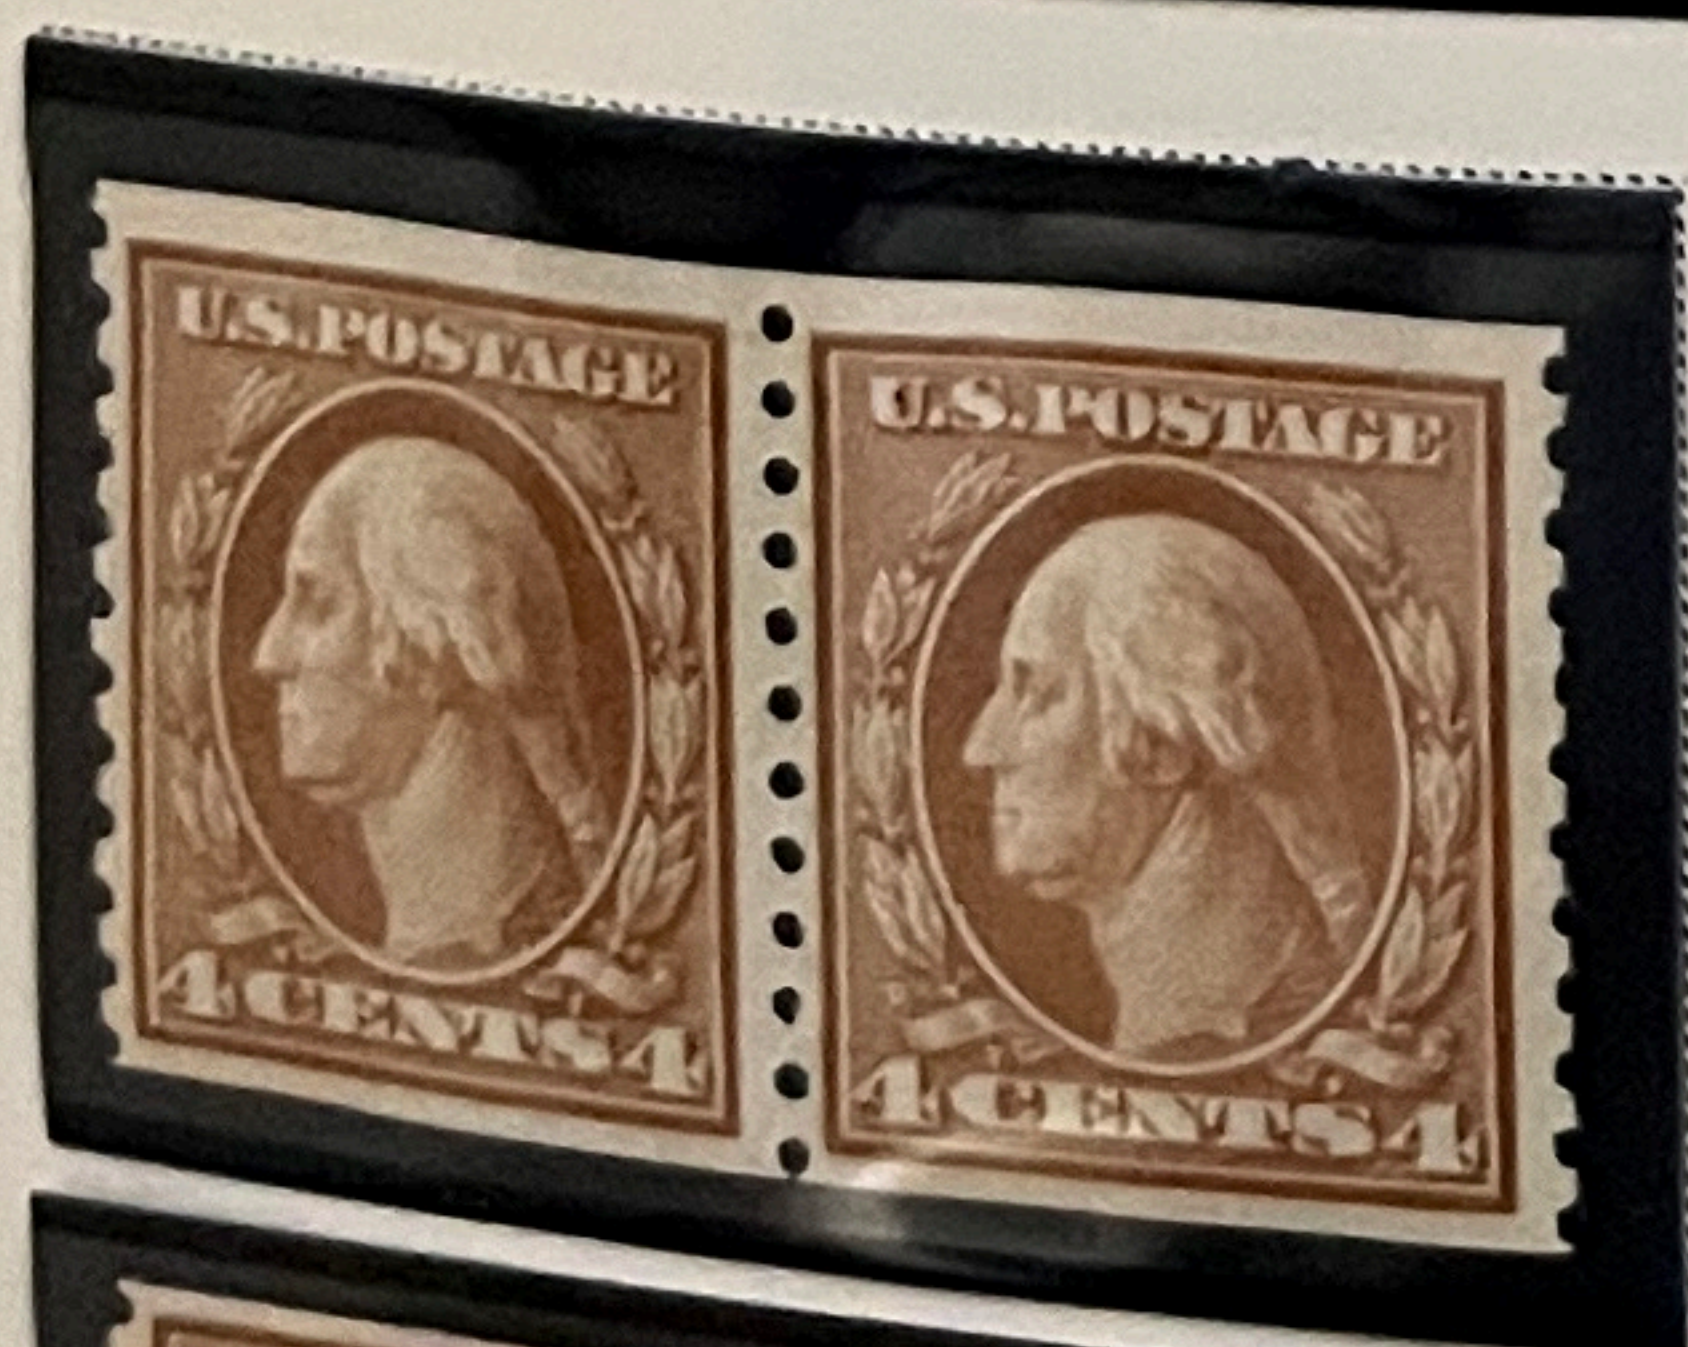

Type II
2 C
CARMINE
Scott No. 491