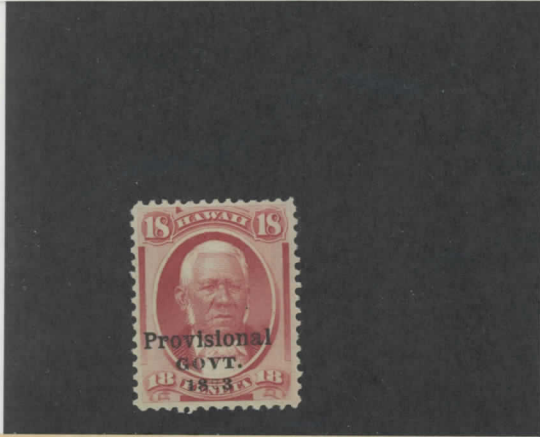

64x VF OG-H cracked plate

Cat Price

Selling Price 100.00

F5

HAWAII # 66 BROKEN NUMERAL "9" (POSITION 32)

Price 15-

Style No. GK 102-BK2

Style No. GK 102BK