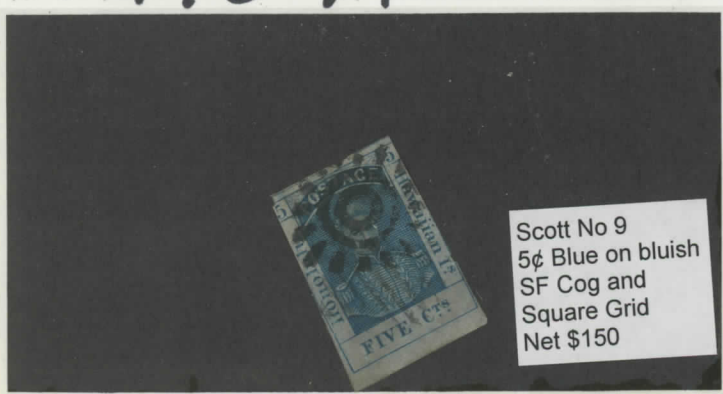

Style No. GK 102a

H152 KEKAHA

Cat. Price _____ Our Price 00129-2012

102B

#9 all 17091 cat 1. - DM Price \$375-

Scott No 9
5¢ Blue on bluish
SF Cog and
Square Grid
Net \$150

Item No. GK-102BK

H1 39 KOHALA Town Cat. Price 00129-12 Our Price _____ 2