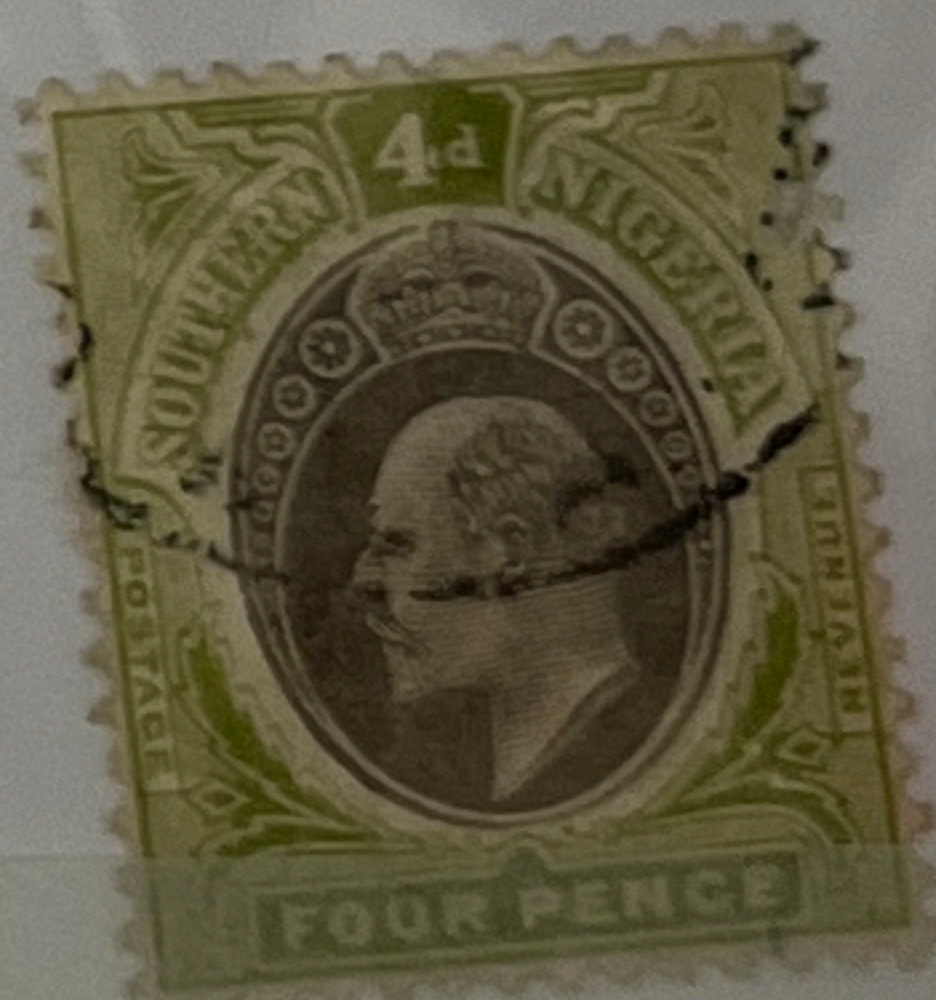

200.- Price ~~160.00~~ 120.-

Style No. GK 102a

50, NIGERIA
7

Cat. Price 95.00 Our Price ~~100.00~~ 60.-

102

50, NIGERIA
255. faded

Cat. Price 50.- Our Price 28.-

S.W. AFRICA POSTAL
WINDHOLE
75 VR SEARCH CAT 190.00