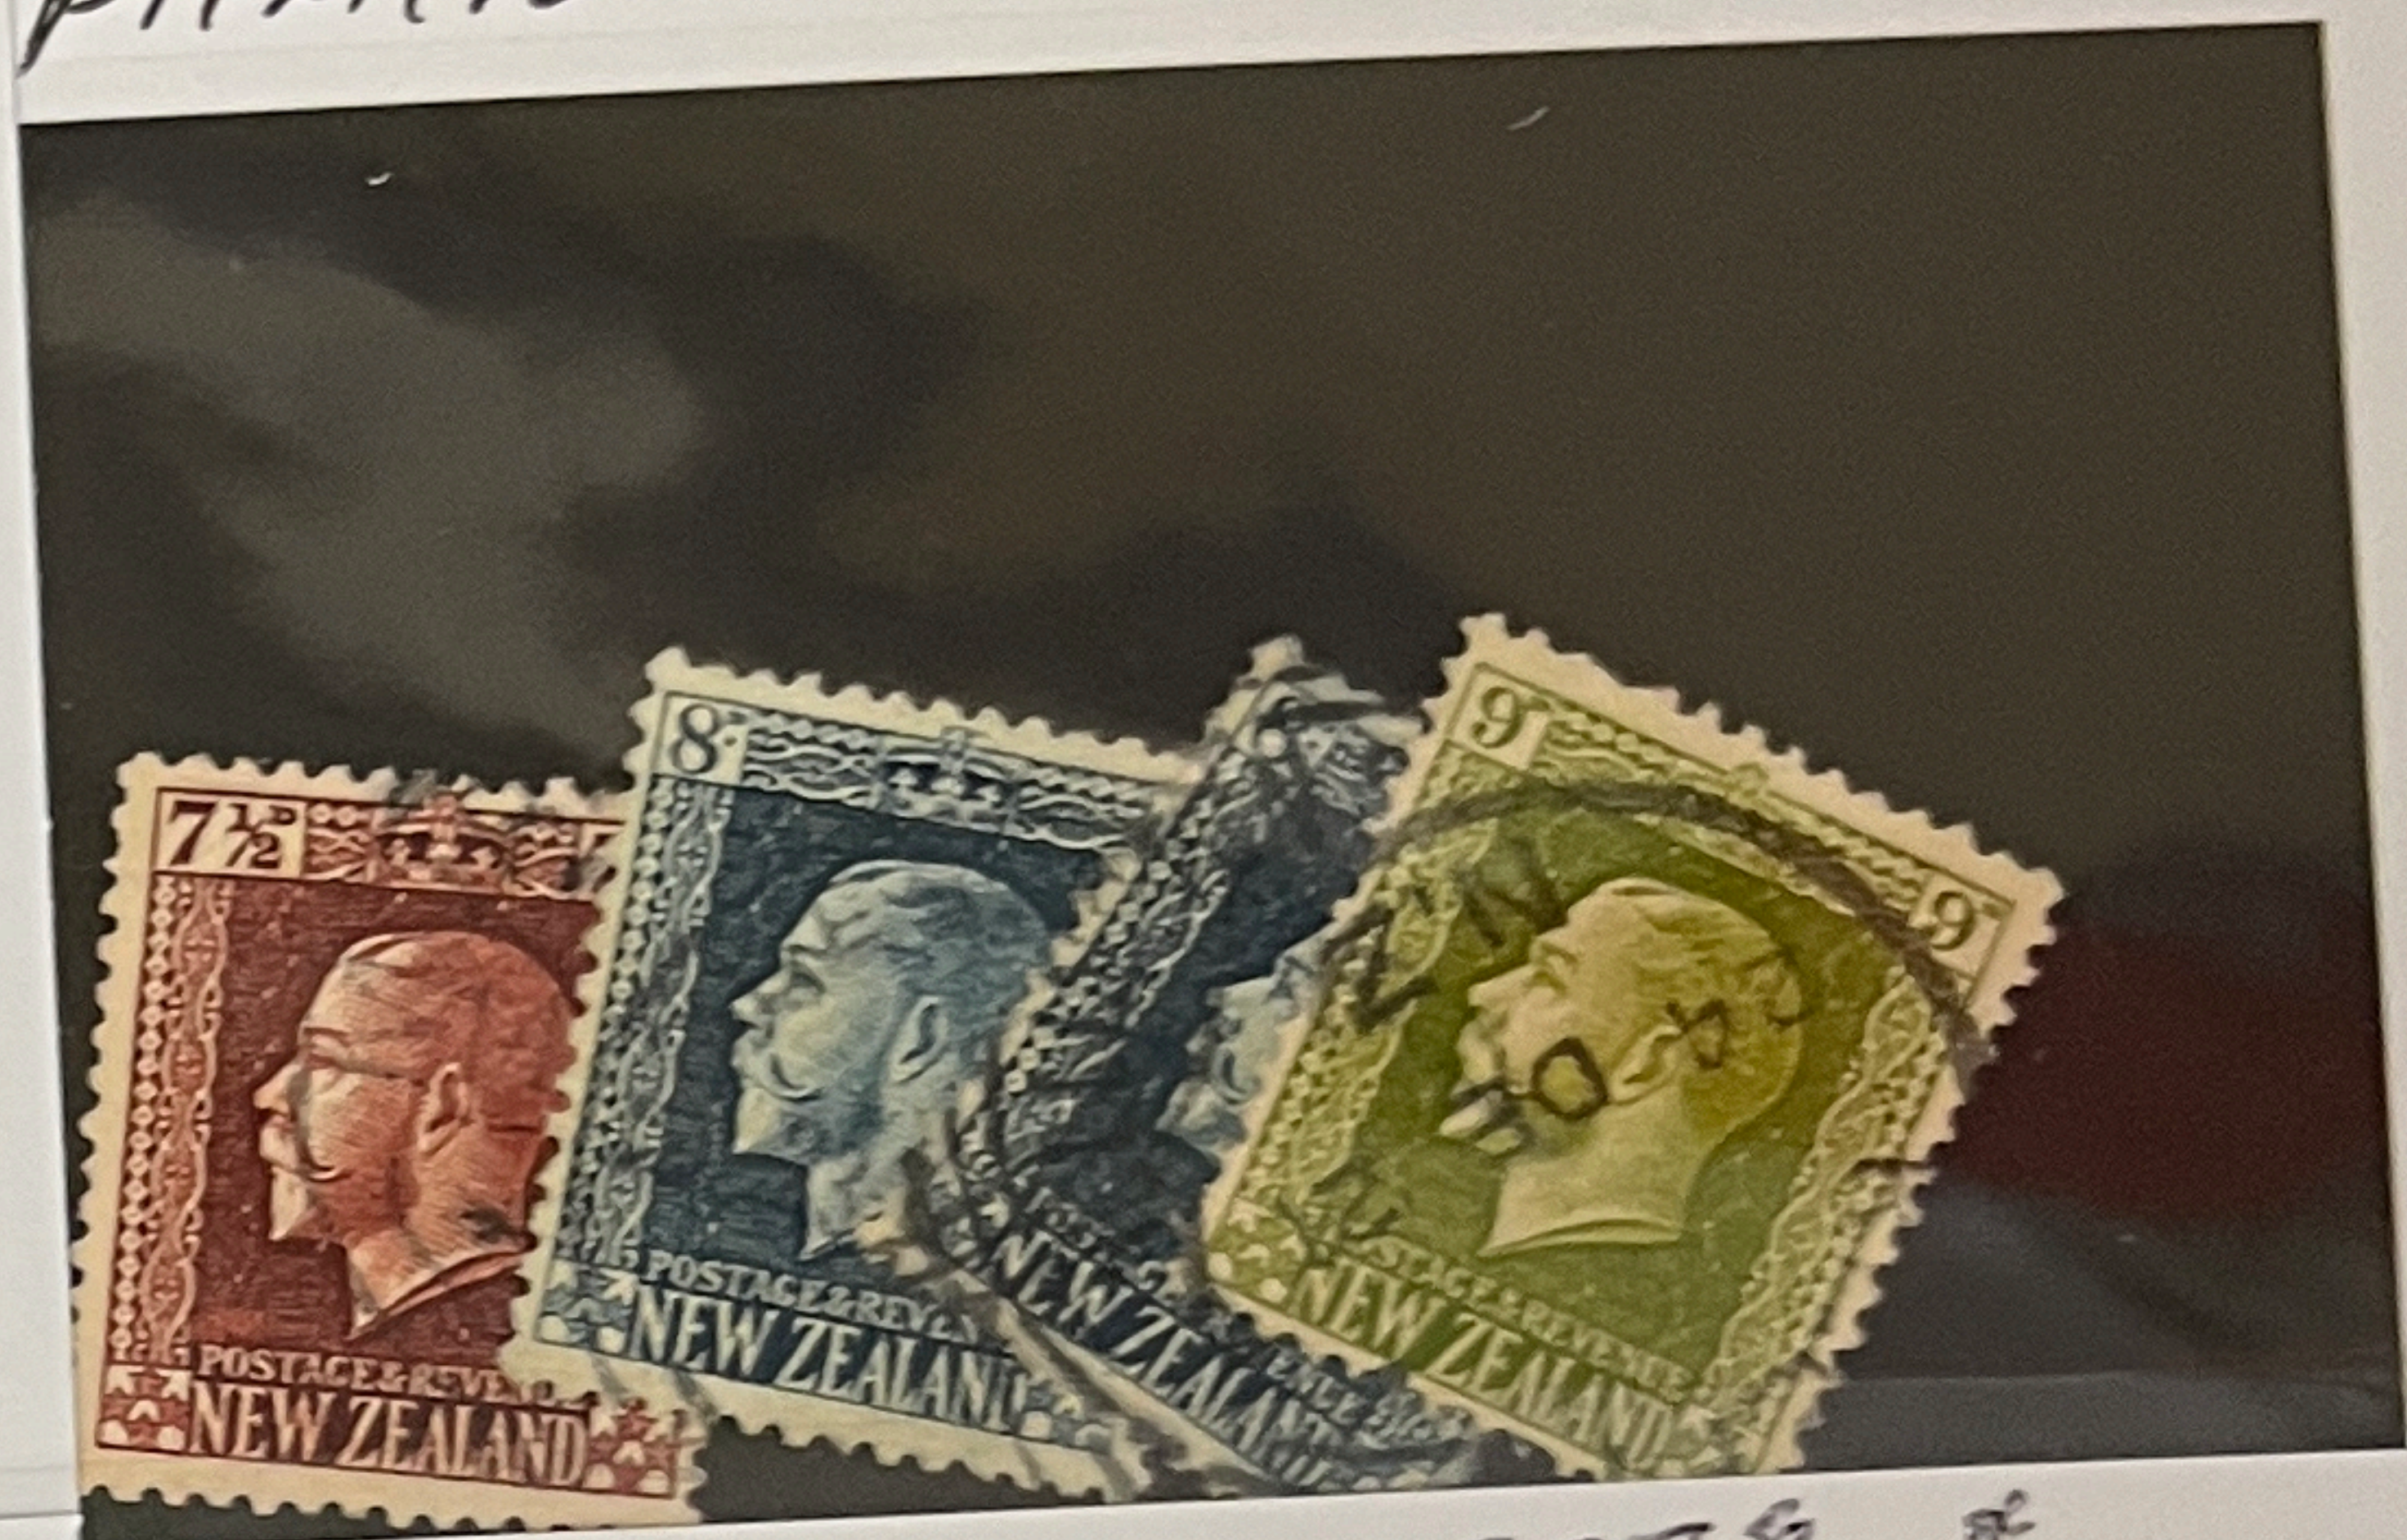

6a, 8b
P14x14 1/2

Cat. Price ~~90~~ ^{227 50} Our Price ~~33~~ 133-