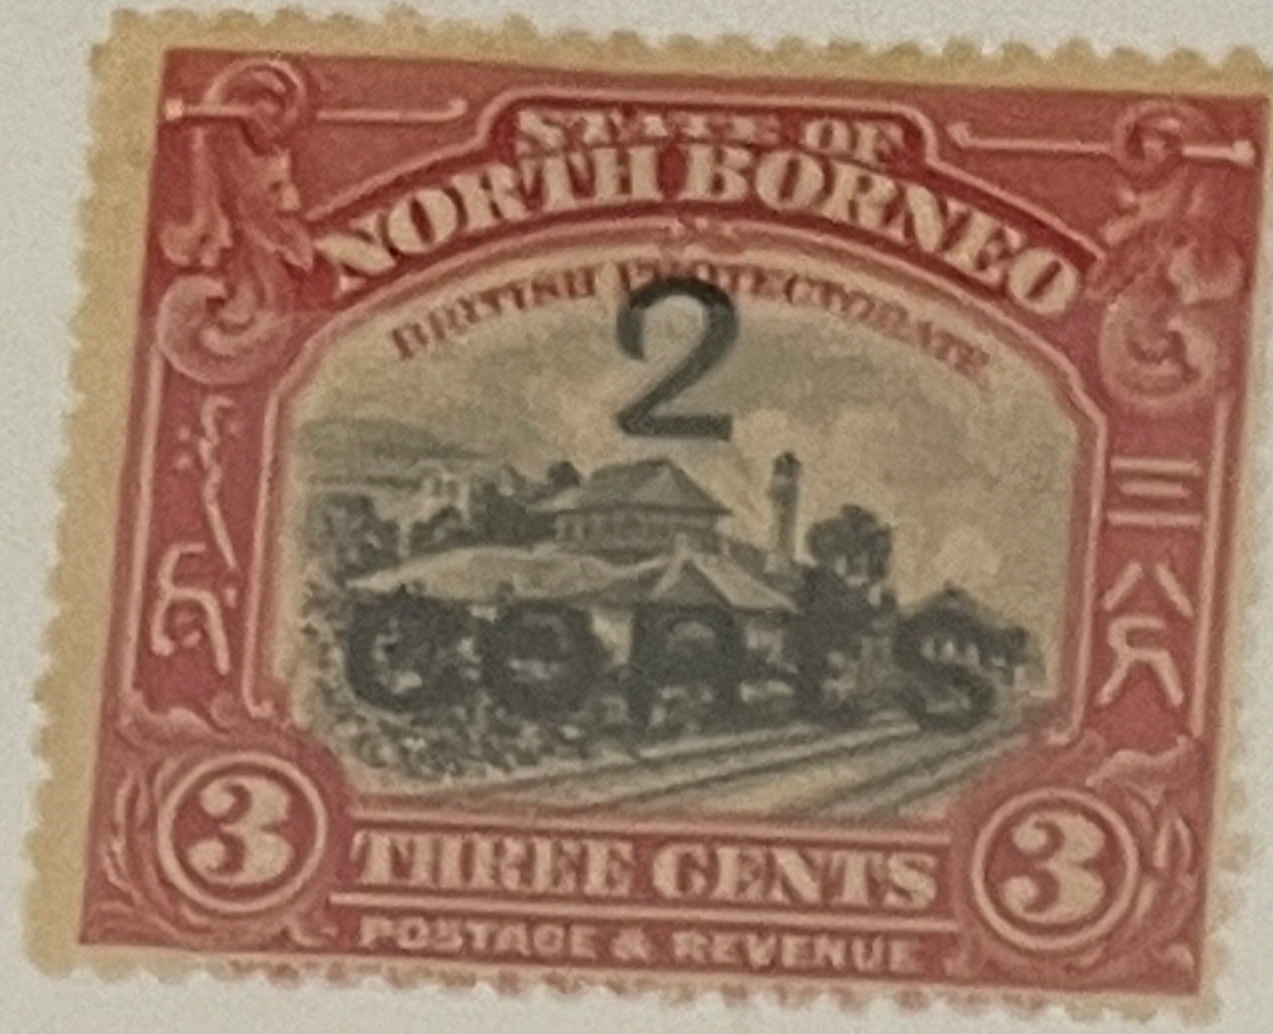

BANGKOK
#1 TRIMMED FROM SHEET AS USUAL RARE
Cat. Price \$1,950
Our Price \$200

BANGKOK
8^o FAULT, CORNER RT.
Cat. Price \$190-
Our Price 70-

BANGKOK
15^o (CASE)
Cat. Price 210-
Our Price 80-

BANGKOK
19^o thin
Cat. Price 190-
Our Price 50-

BANGKOK
Trimmed
3500- Price 700-

N. BORNEO
18^o sm blk
Cat. Price 375.00
Our Price 150-

160a * NO GUM

110- Price 50-

Style No. GK 102a

NORTH BORNEO
121 * NO GUM

Cat. Price 150.00 Our Price 75.00

102