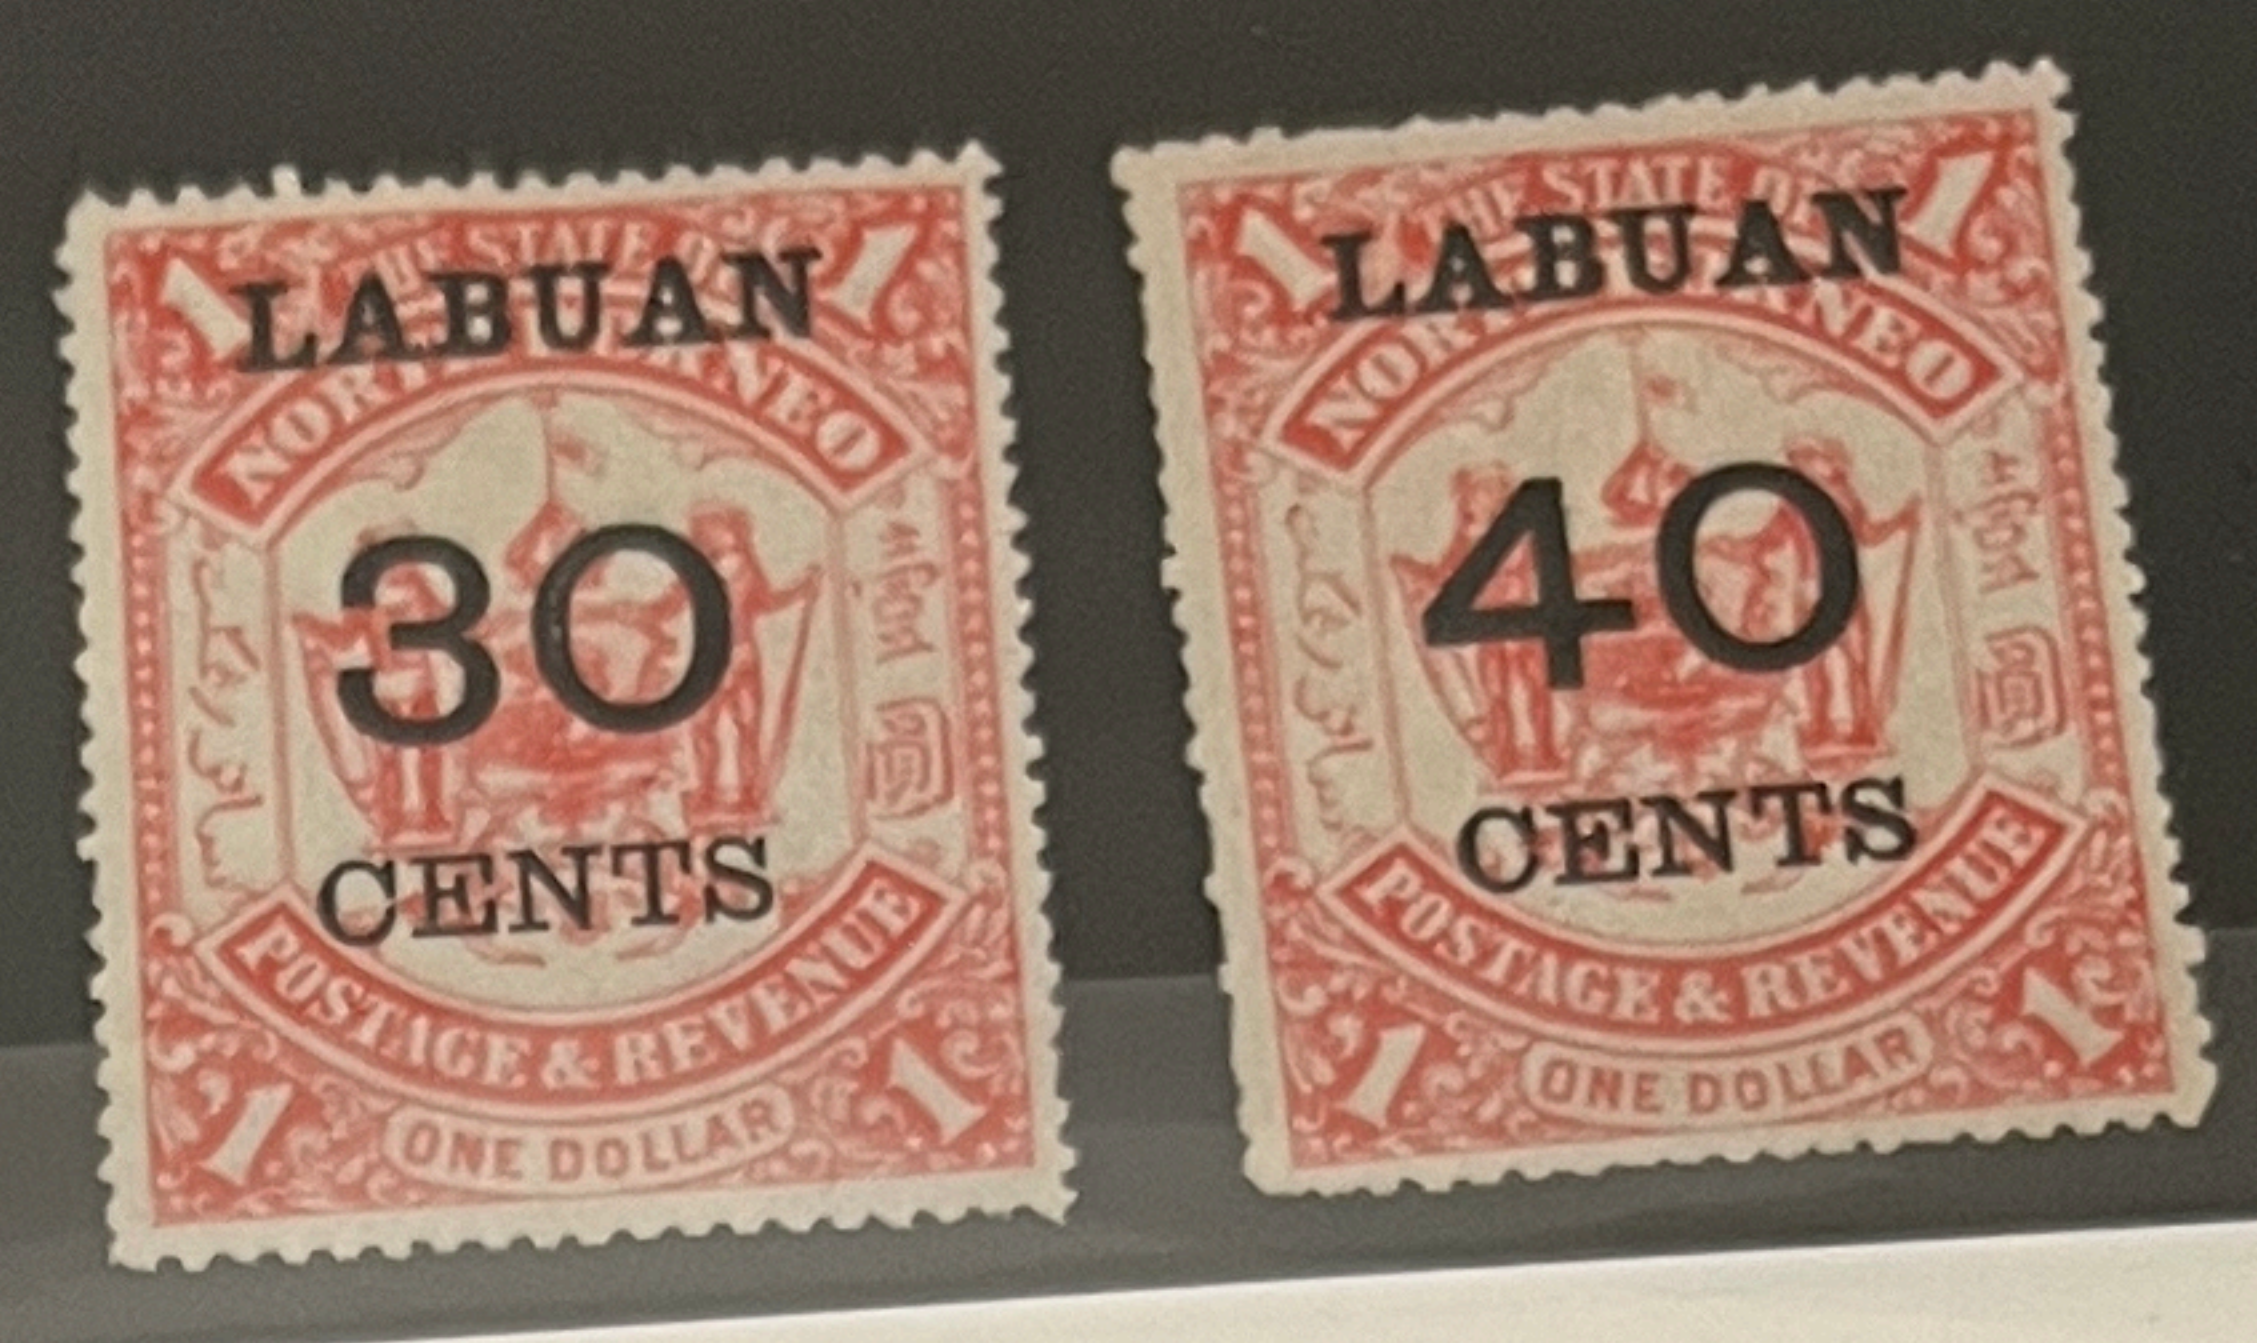

Style No. GK 102BK

BRUNEL
74-5 VF (Top Val) 56 - Price 40 -

Style No. GK 102BK

BRUNEL
N1, 3, 4, 10, 11, 17 * VF 173¹² Price 130 -

Style No. GK 102BK

LABUAN
50-5 * 86 - Price 55 -

Style No. GK 102BK

LABUAN
61-2 * 105 - Price 70 -