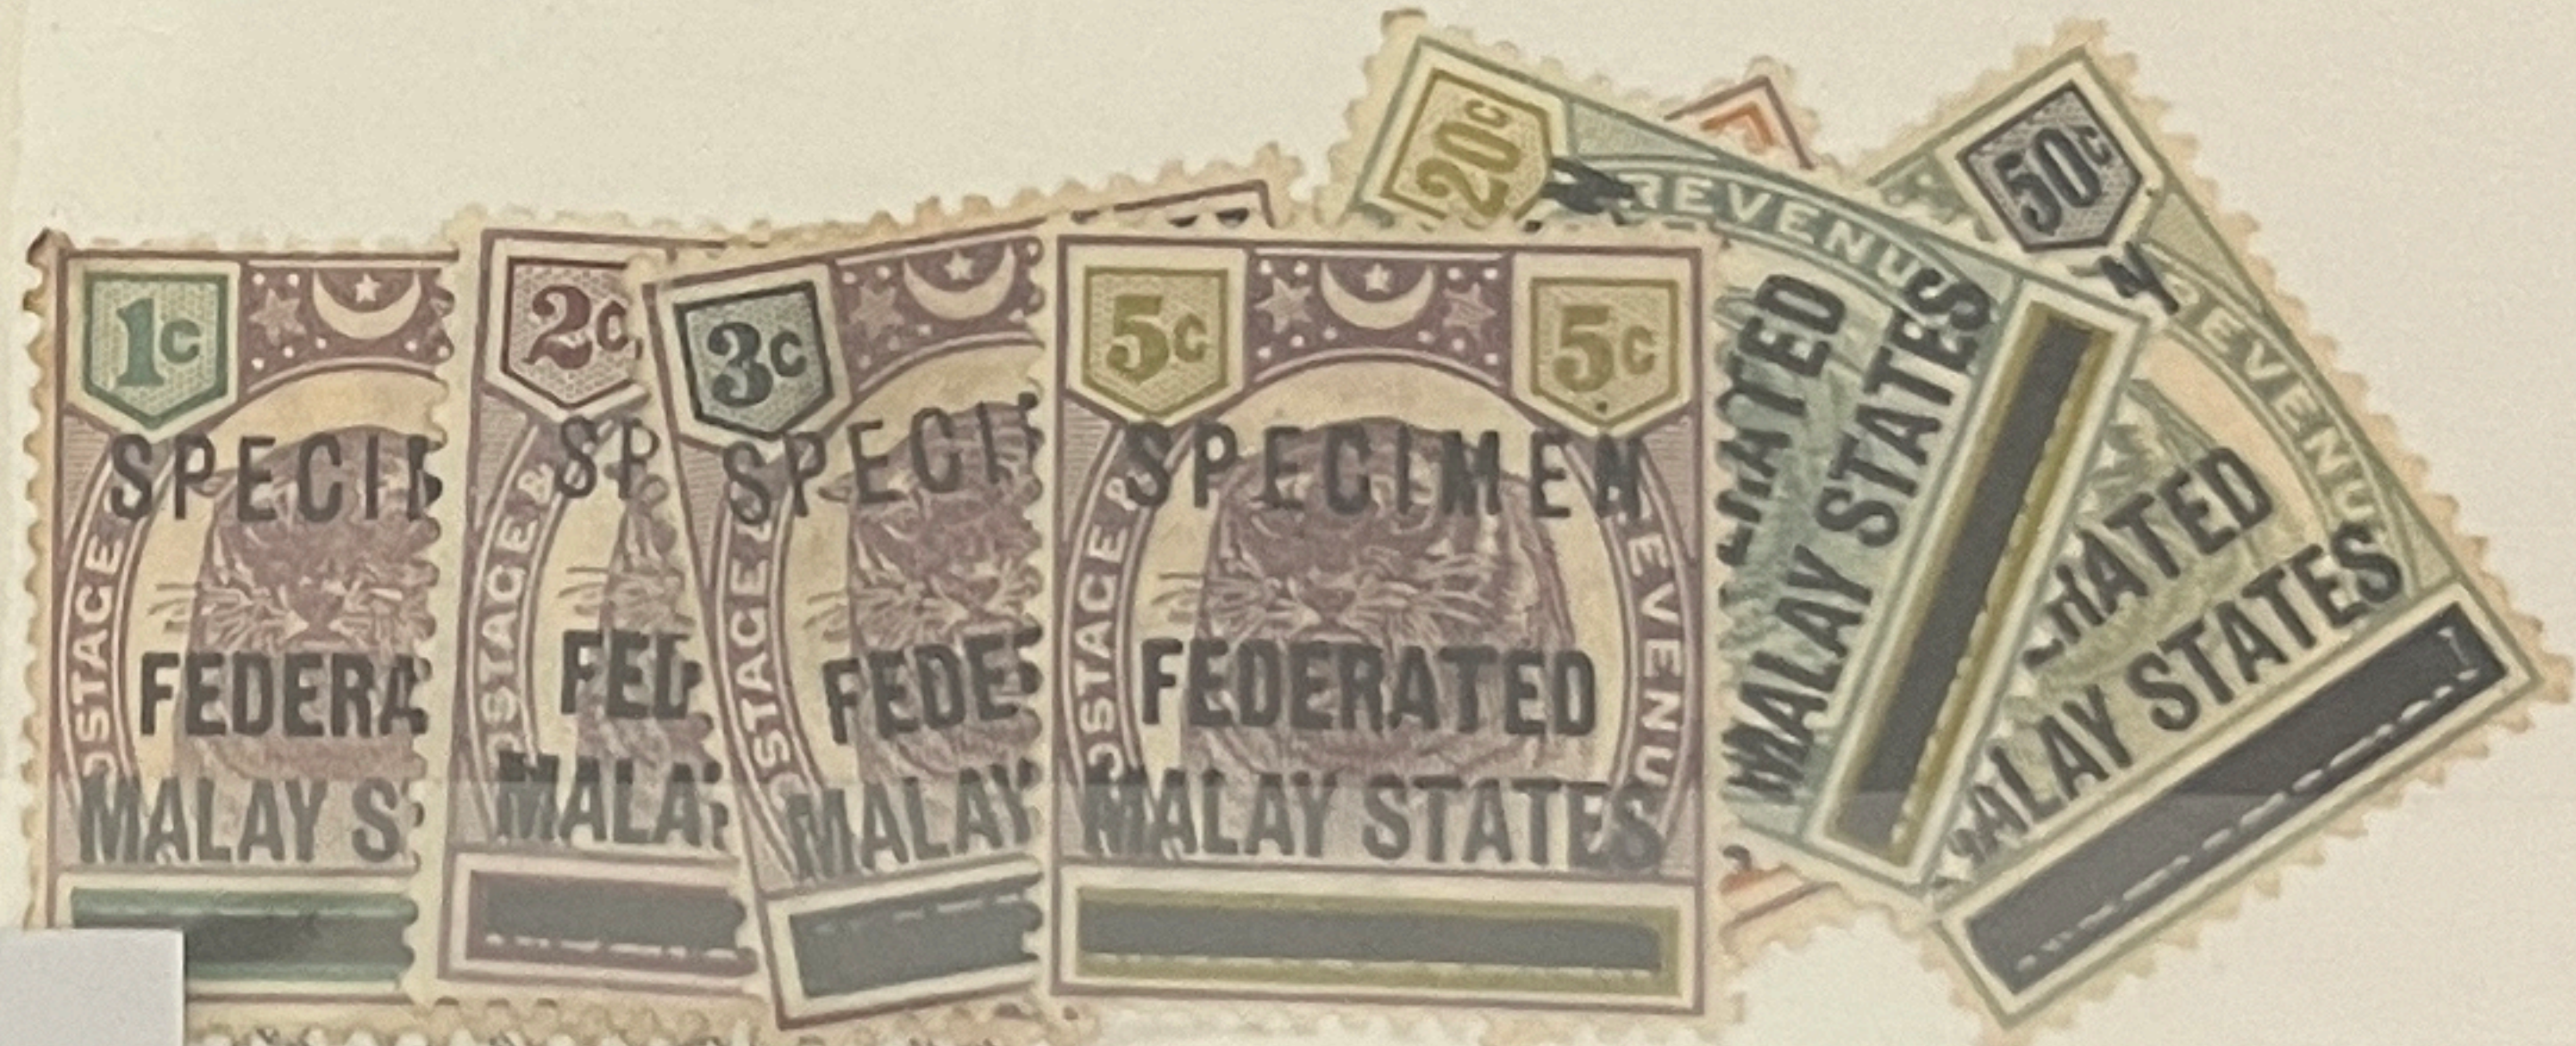

Style No. GK 102a

MALAYA
24

Cat. Price 13.50 Our Price 43.00