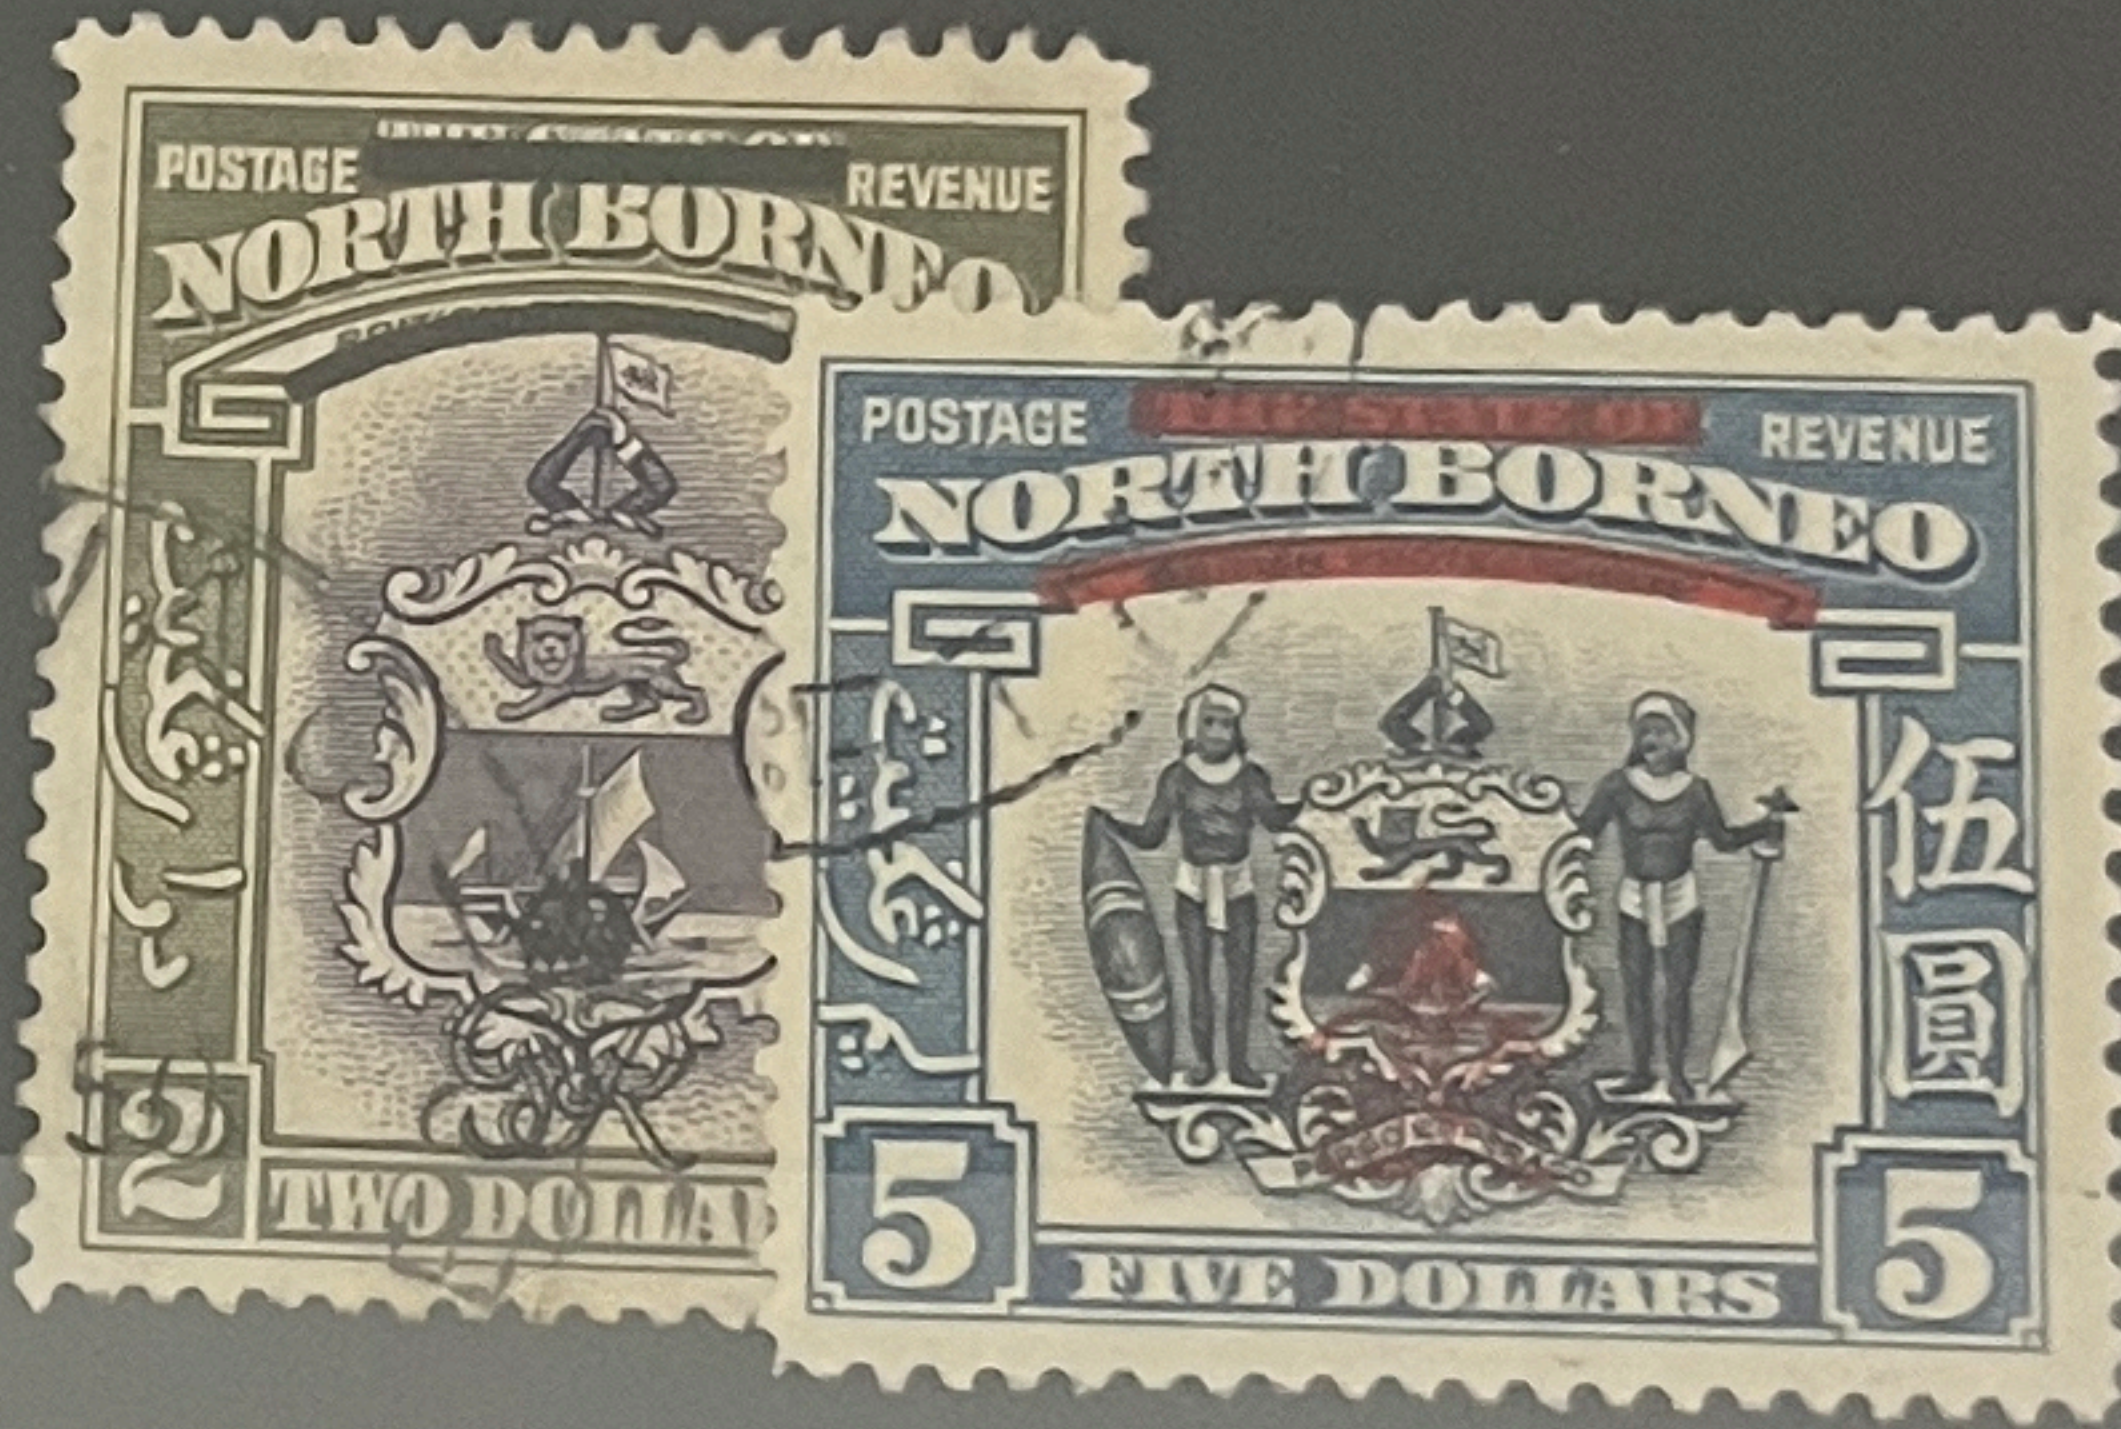

Style No. GK 102BK

N. BURNED

236-7 O

43 - Price 27 -