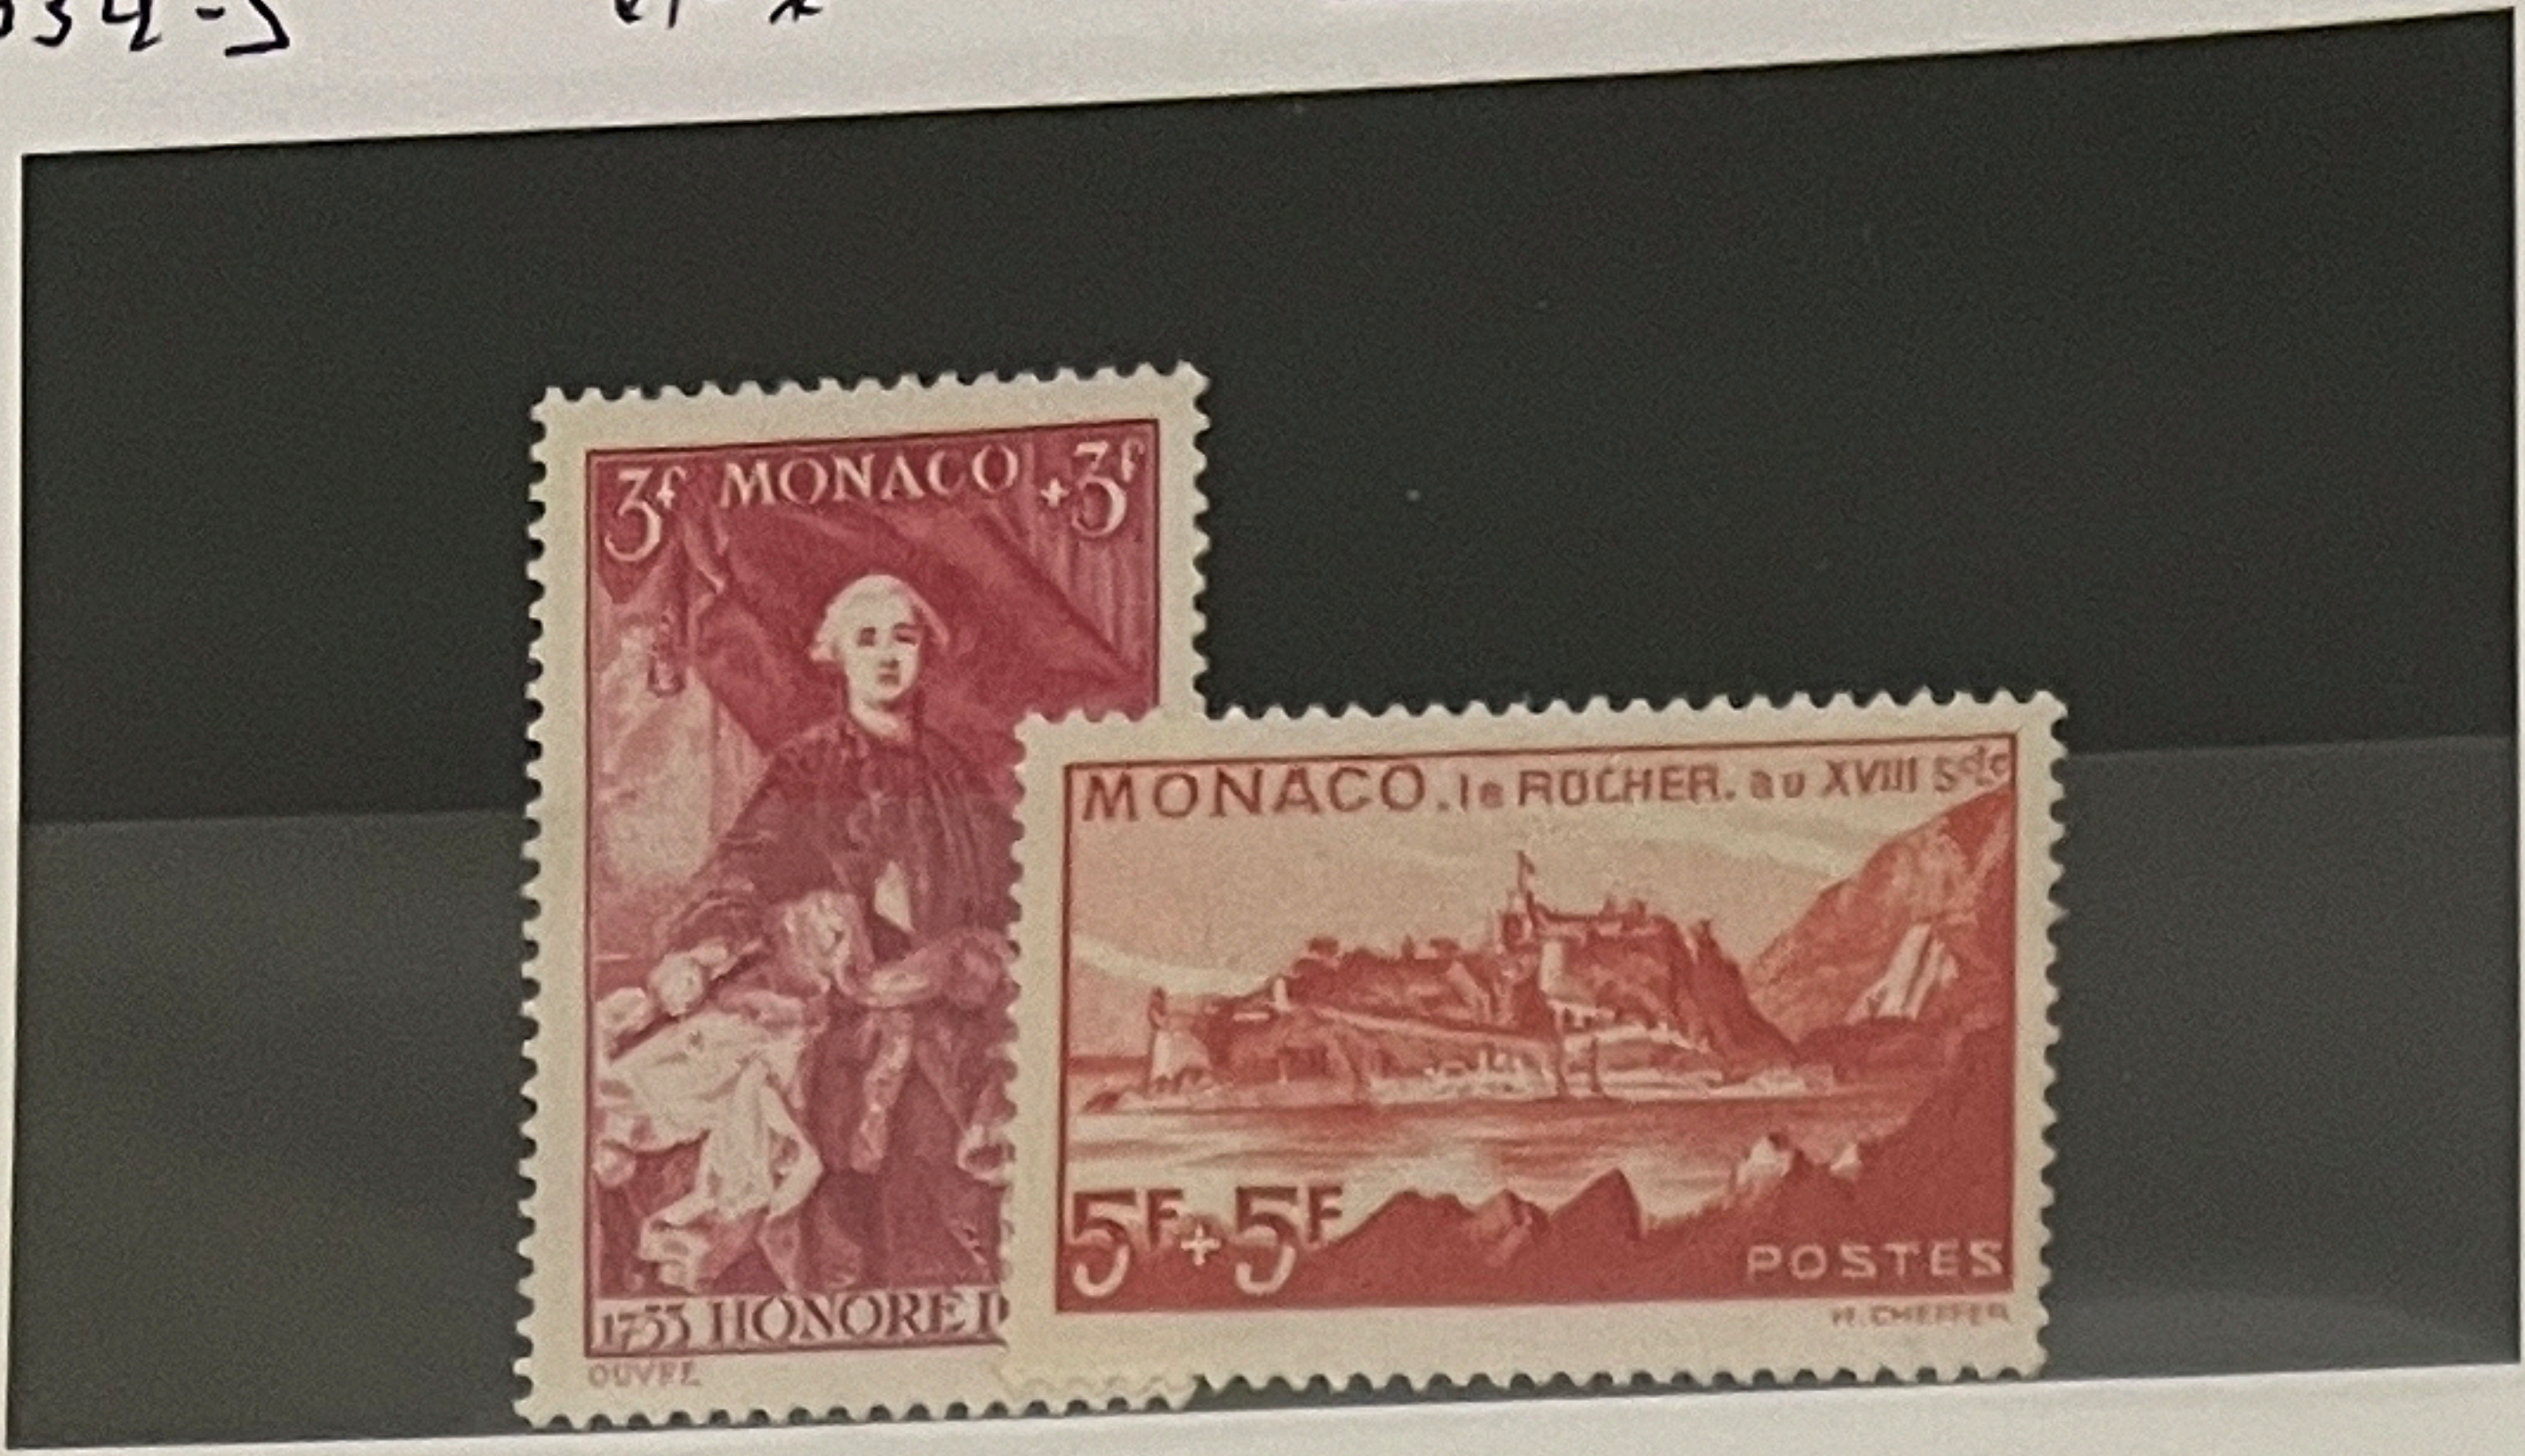

MONACO 1948 MNH 204-208, CB7-CB10, SET

91.25 Price 60-

Style No. GK 102a

MONACO 1920 814-5 MNH

77.50 Price 45.-

Style No. GK 102a

MONACO
B34-5 VI-X 115- Price 75-

Style No. GK 102BK