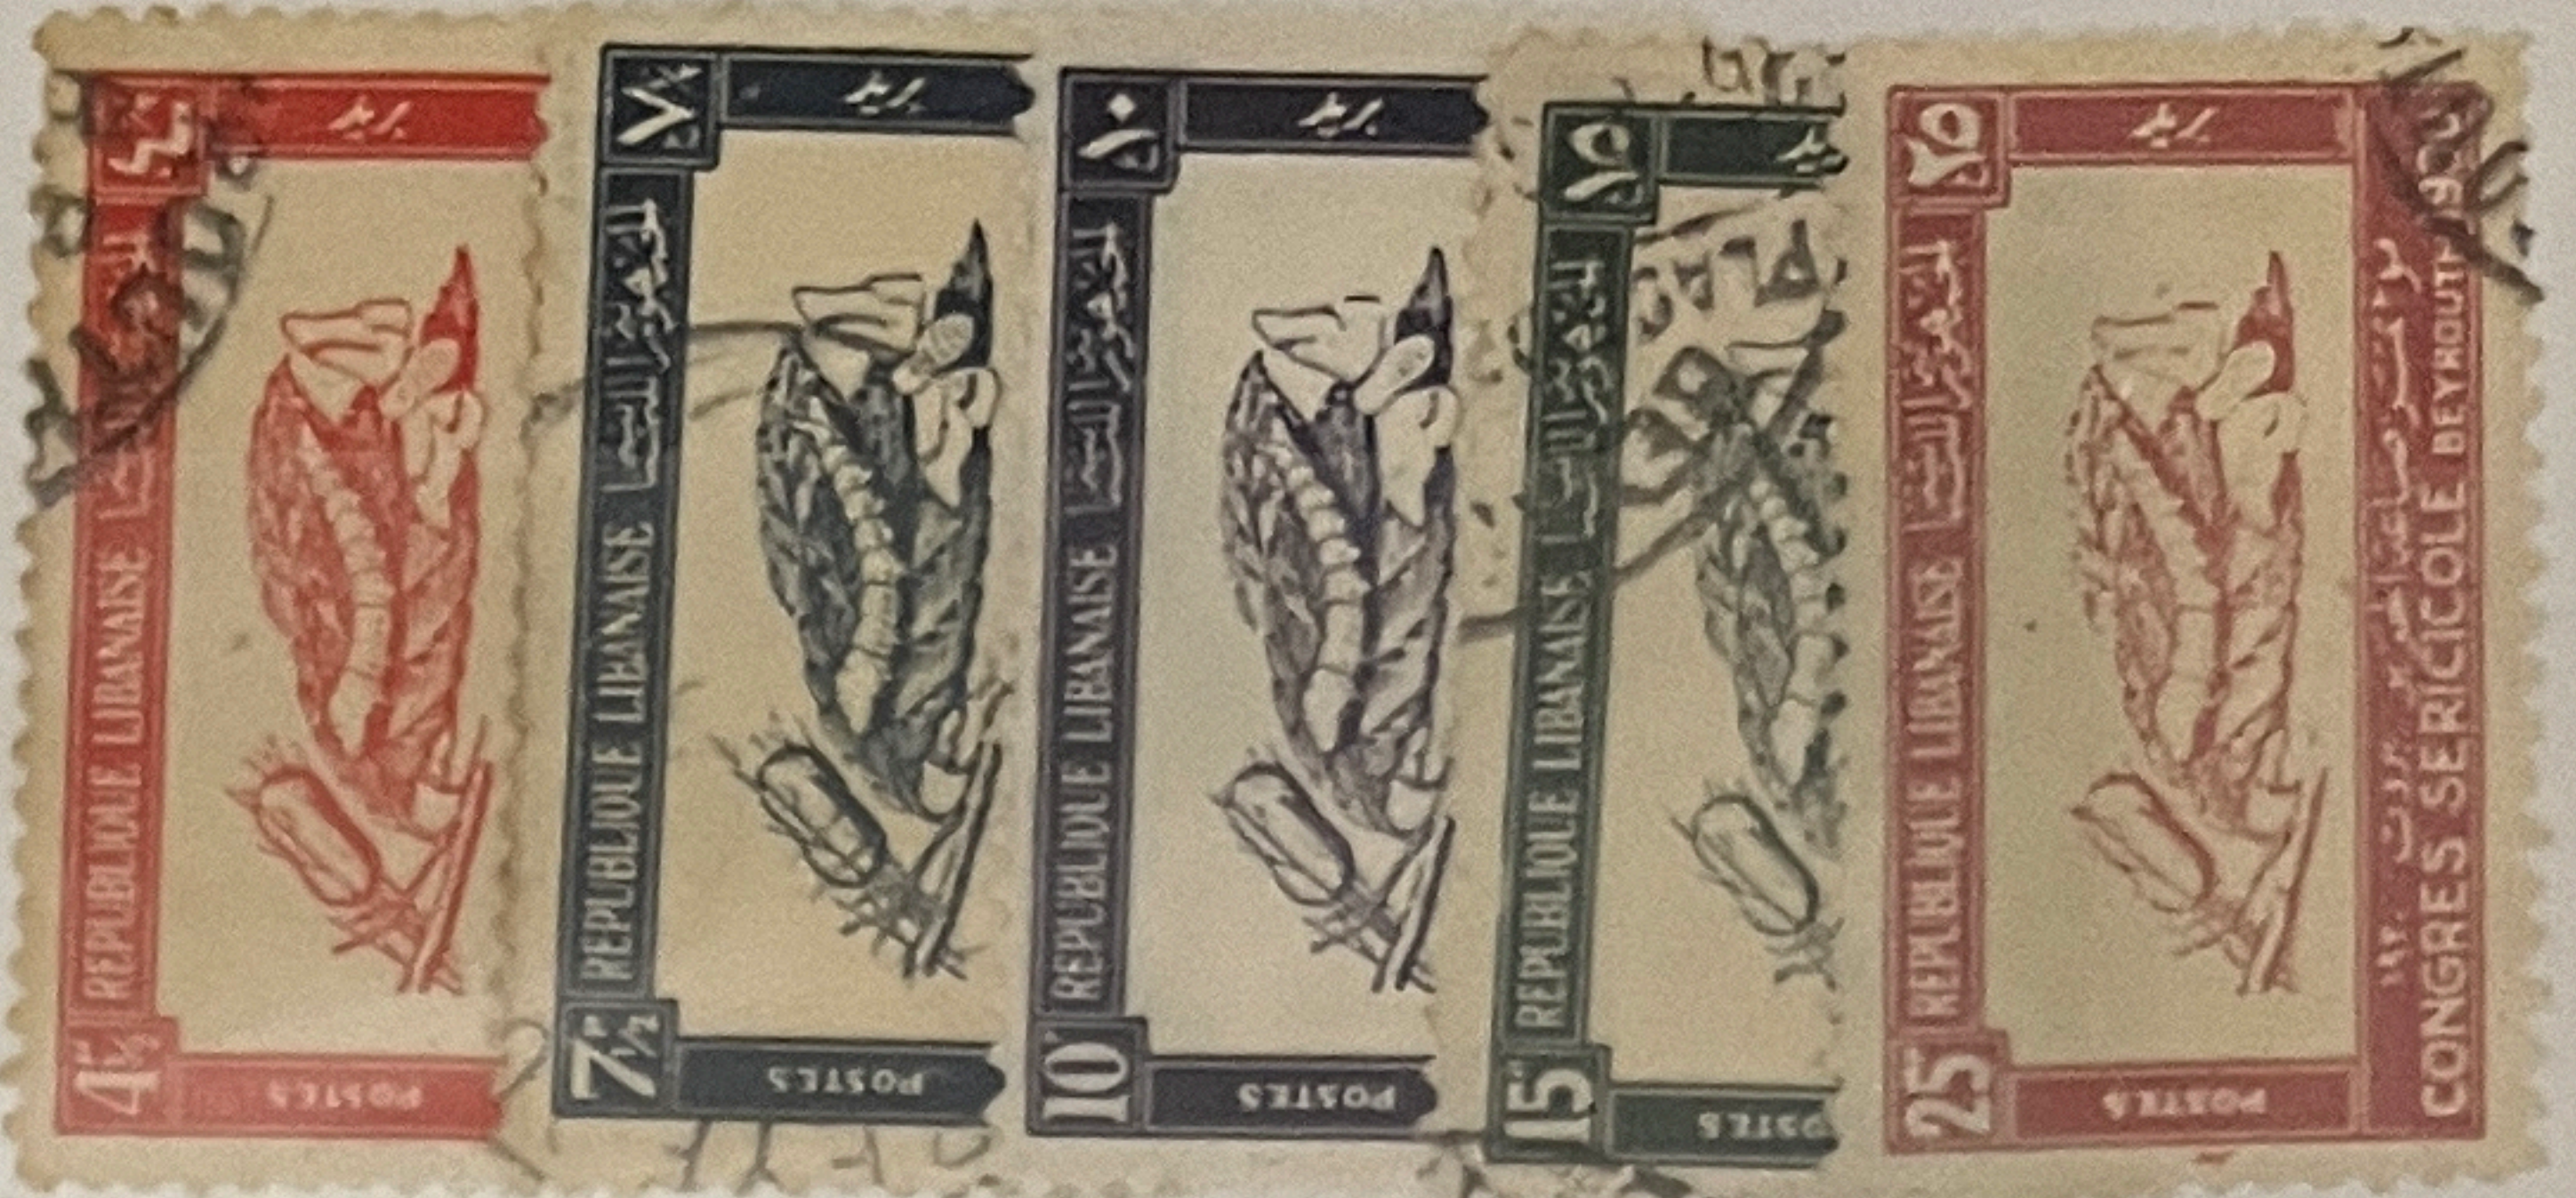

C145A-2147B(5) SET

Cat. Price 49.50 Our Price 20.50

102

109-113 INC.

$ 15.00 Price 0.00

Style No. GK 102a

MADAGASCAR
14, 16, 17, 20-2

293 - Price 180 -

Style No. GK 102BK

MART.
8

Cat. Price 65.00 Our Price 40 -

102

MONACO
3-8 C

338 - Price 180 -

Style No. GK 102BK

MONACO
8 VFC

125 - Price 80 -

Style No. GK 102BK

MONACO 1885
#9

500.00 Price 280 -

Style No. GK 102a

MONACO
27, 29

115 - Price 75 -

Style No. GK 102BK