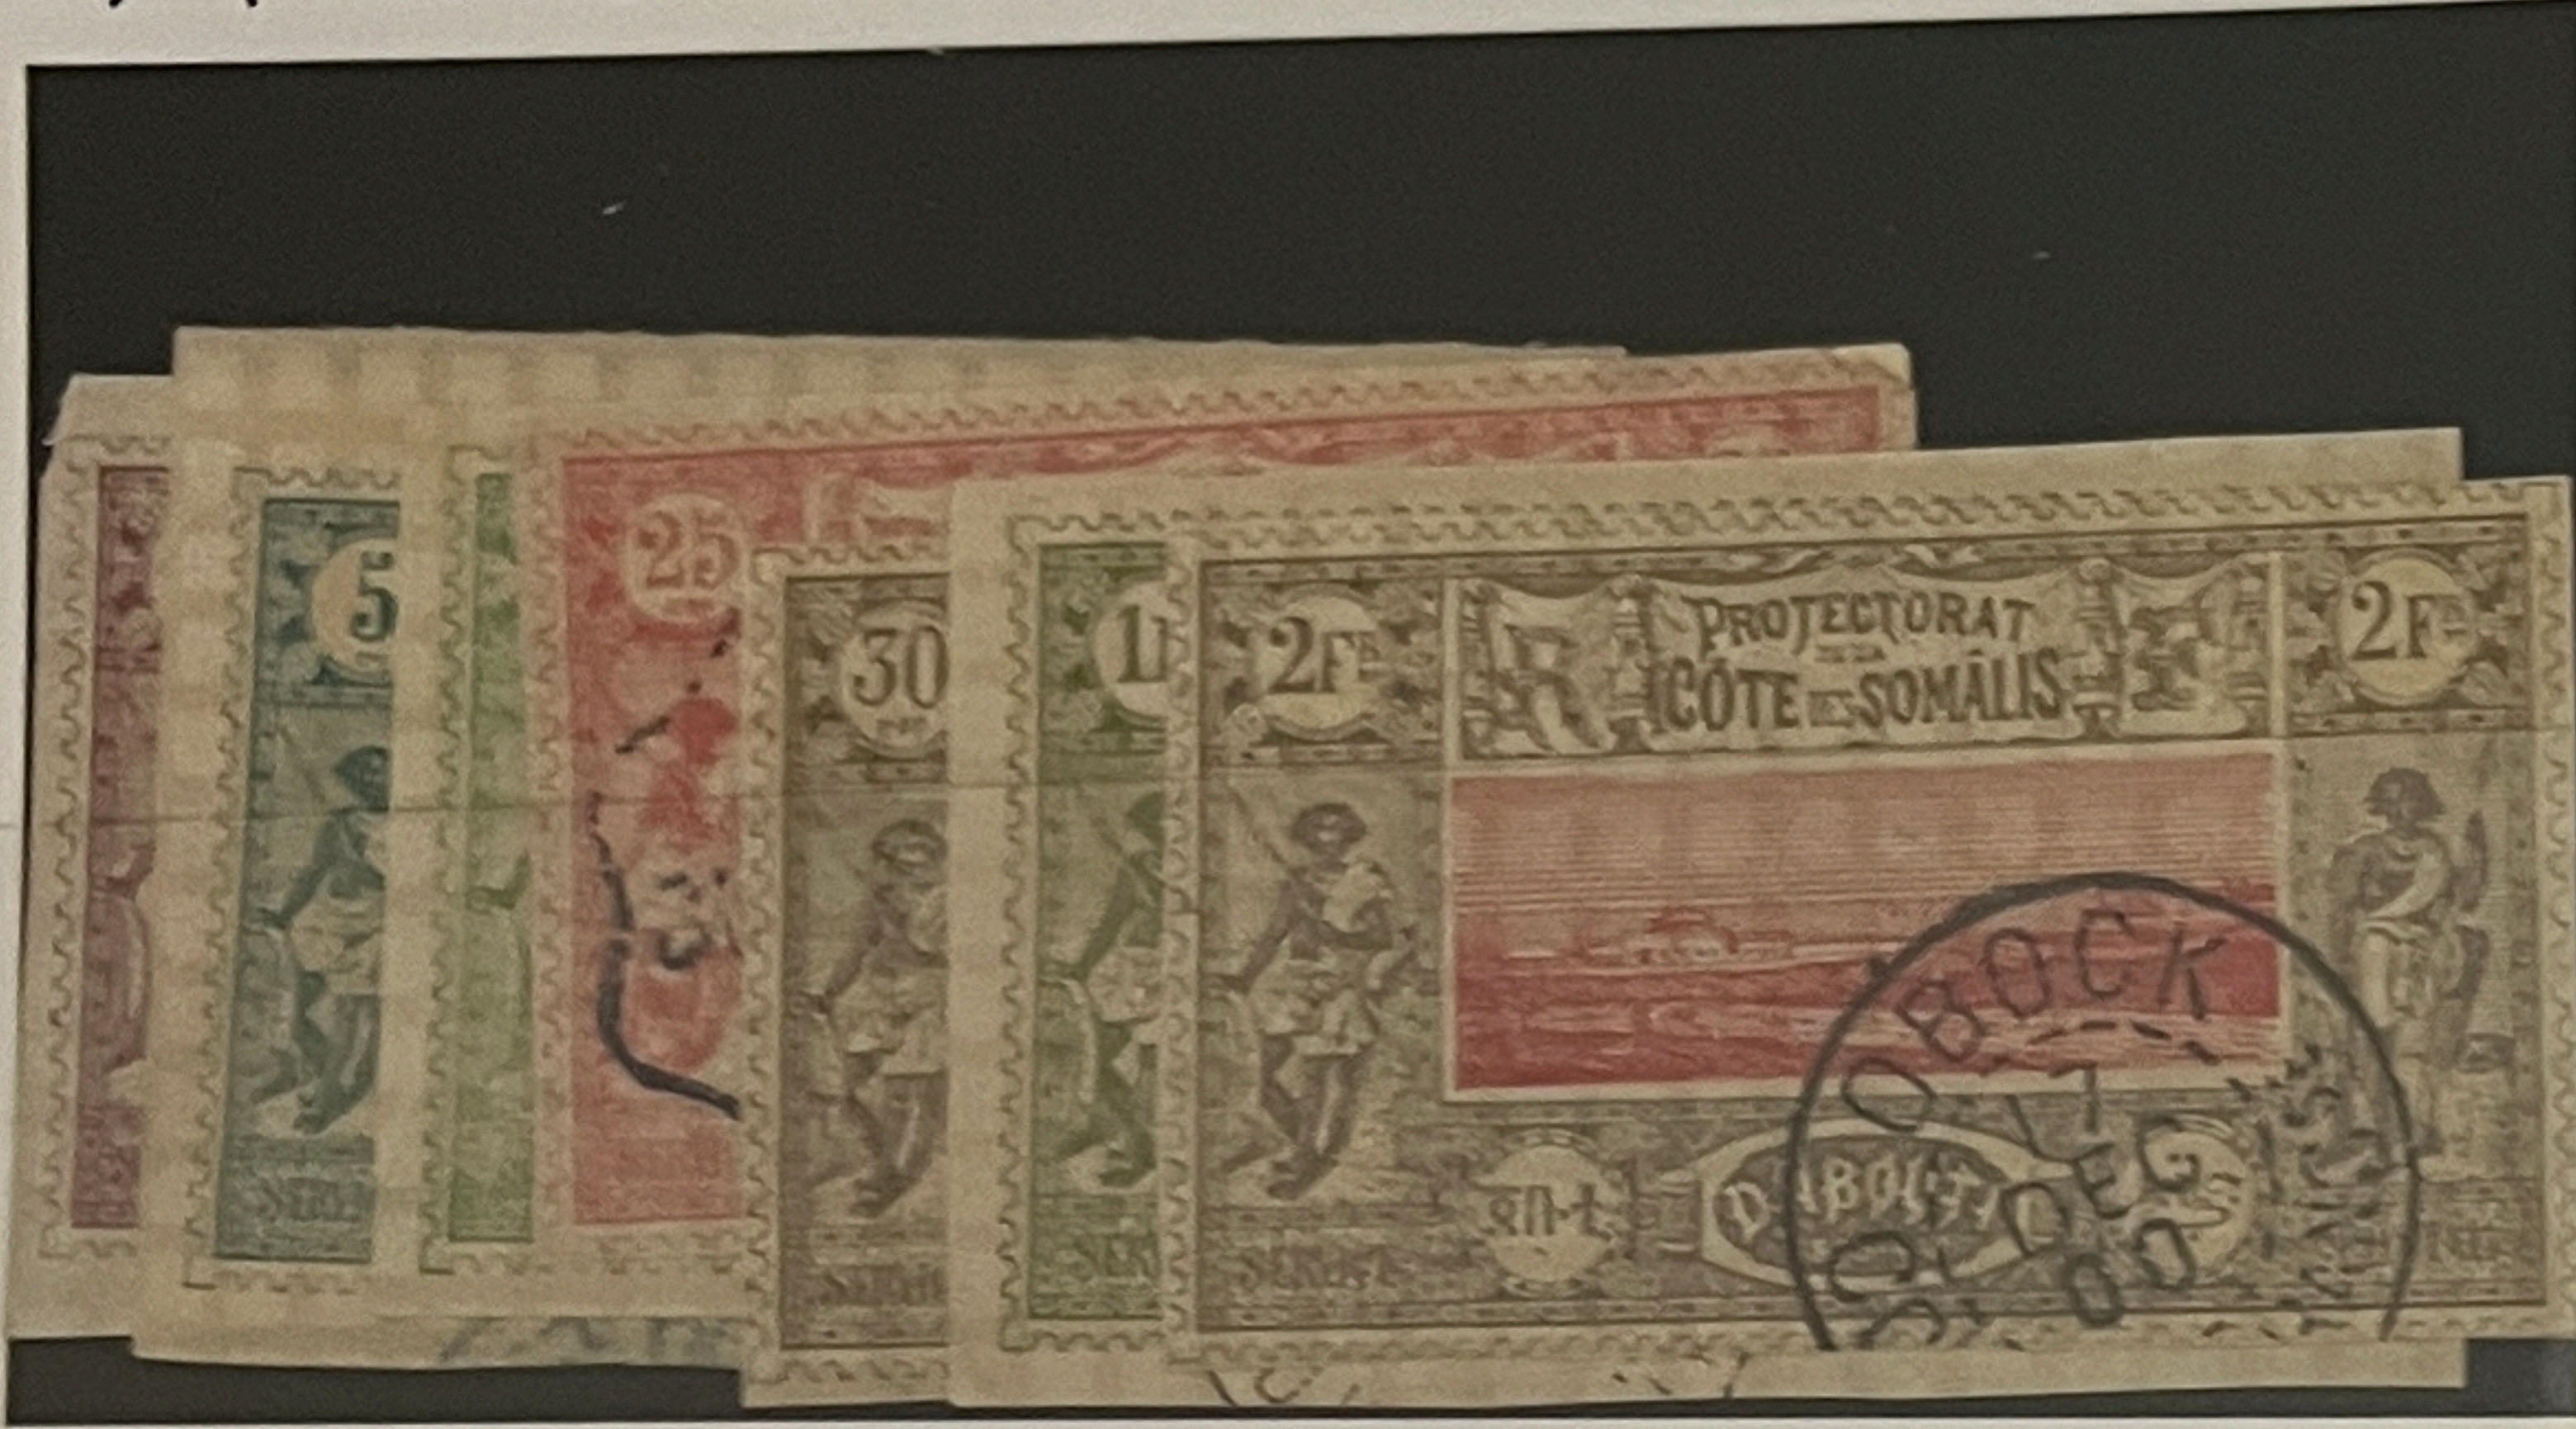

SOMALI COAST
7, 9, 10, 13, 14, 18, 19 ☉ 129- Price 80-

Style No. GK 102BK

SOMALI COAST
16 Cat. Price _____ Our Price 25.00