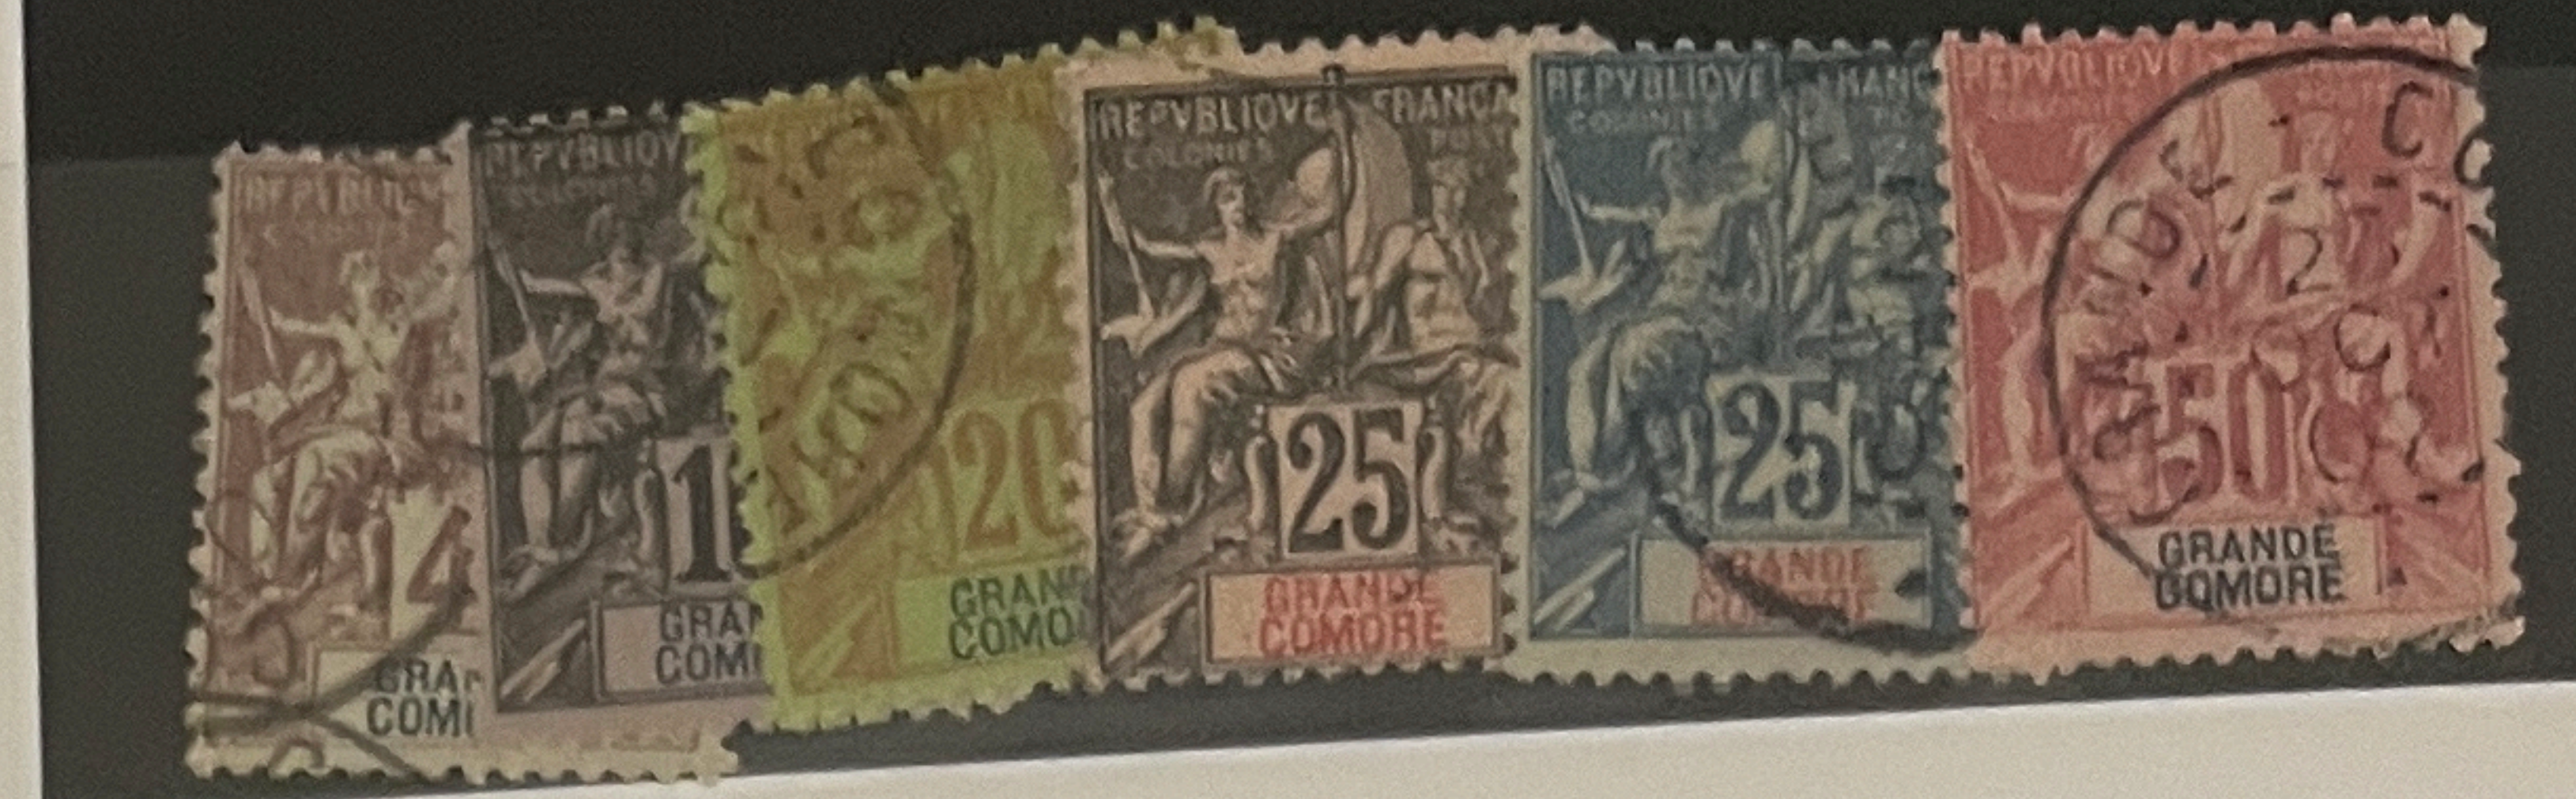

88- Price 35-

Style No. GK 102BK

GUADELOUPE
#1-2

Cat. Price 120.- Our Price 80.-

102

GUADELOUPE
5, 7, 9

187 Price 70-

Style No. GK 102BK