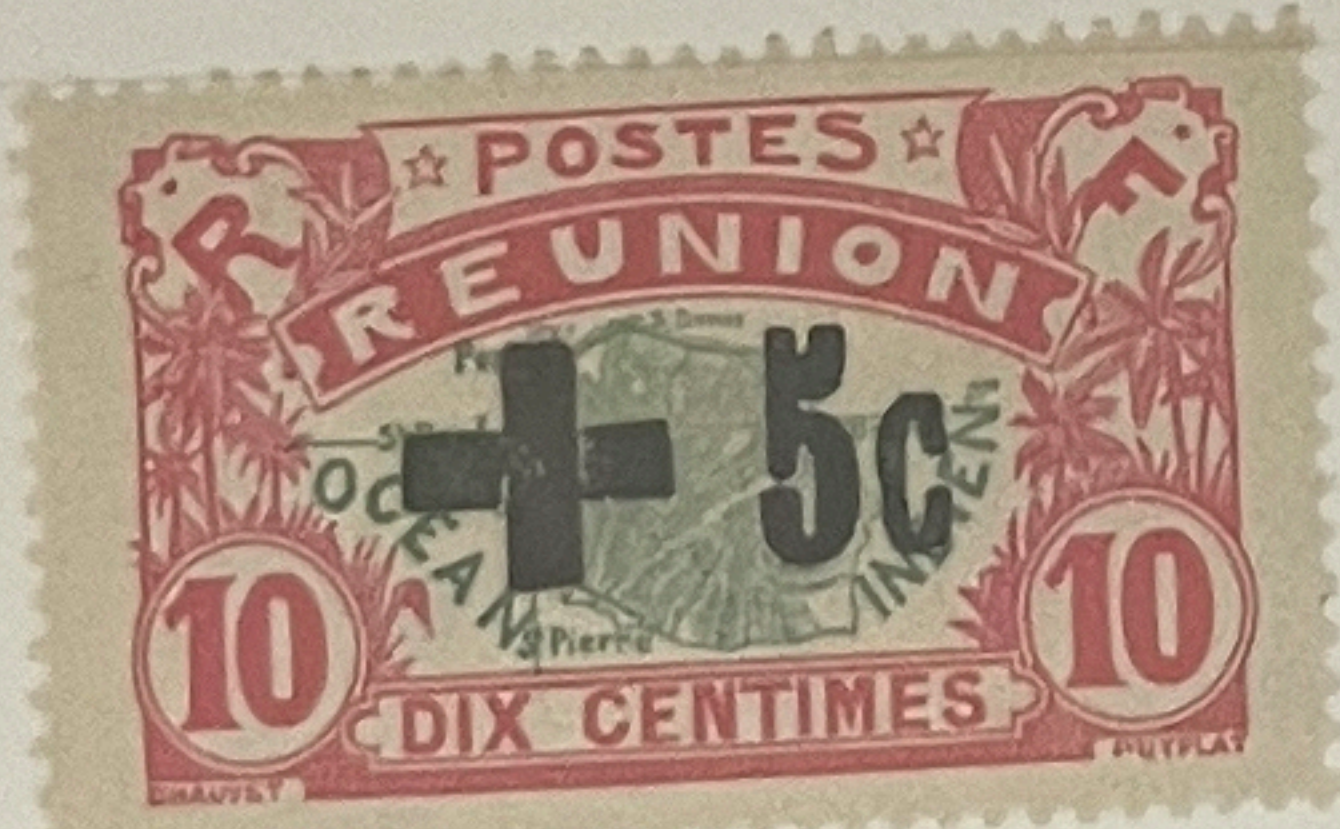

OBLOCK
46-47, 56

Style No. GK 102a

102

REUNION
172

INVERTED OPT.

60.- Price ~~25.00~~ 40.-

Style No. GK 102a

REUNION

26 NO CUM

(62.50 USCS) 72.50 Price ~~45.-~~

Style No. GK 102a

REUNION 1915
81

RARE JIGNED TWICE

Cat. Price 160.-

Our Price ~~105.-~~

102

REUNION 1964
300

Cat. Price 80.-

Our Price 55.-

102

REUNION 1947
C32-C34 MN

49.- Price 27.50

Style No. GK 102a

REUNION 1947
C32-C34

Cat. Price 49.00

Our Price ~~30.-~~

102