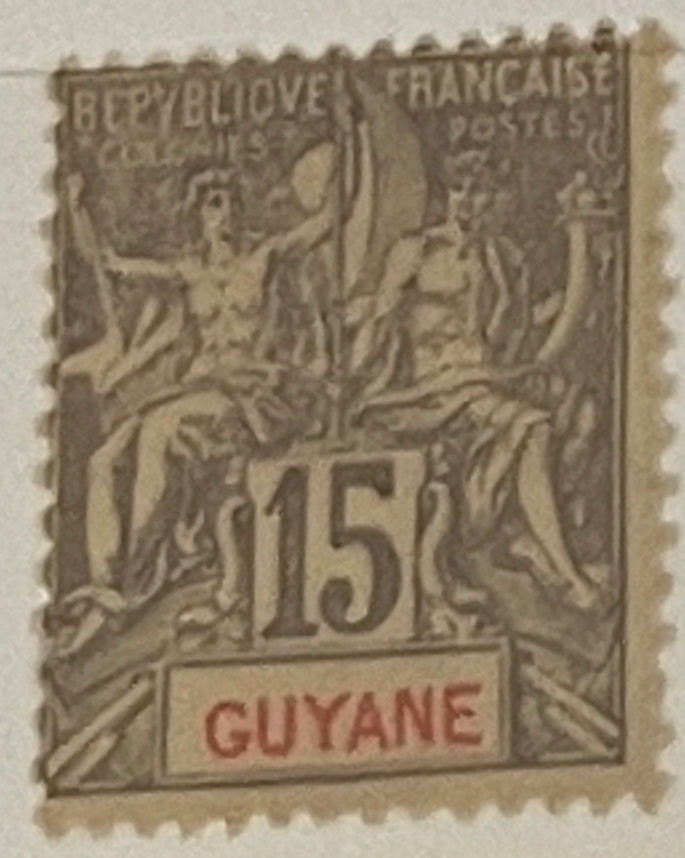

FR. COL.
58 o.c.

Cat. Price 120- Our Price ~~120-~~ 80-

102

FR. EQ. AFRICA 1937-1940
33-70 SET (40) SCARDS 47.15 Price 30.-

Style No. GK 102a

FR. GUIANA
78-99 SCARCS

45.00 Price ~~45.00~~ 30-

Style No. GK 102a

FR. GUIANA
33-5, 38, 42-4, 46-7 148- Price 95-

Style No. GK 102a

FR. GUIANA
40

122.50 Price 80-

Style No. GK 102a

FRENCH GUIANA
192-208 (17) 2 CARDS 55.80 Price ~~100~~ 35-

Style No. GK 102a

FR. GUIANA BASTILLE
SET 84-8

Cat. Price 57.50 Our Price ~~100~~ 35-

102

FR. GUIANA
134-38 SET

Cat. Price 57.50 Our Price ~~100~~ 35-

102