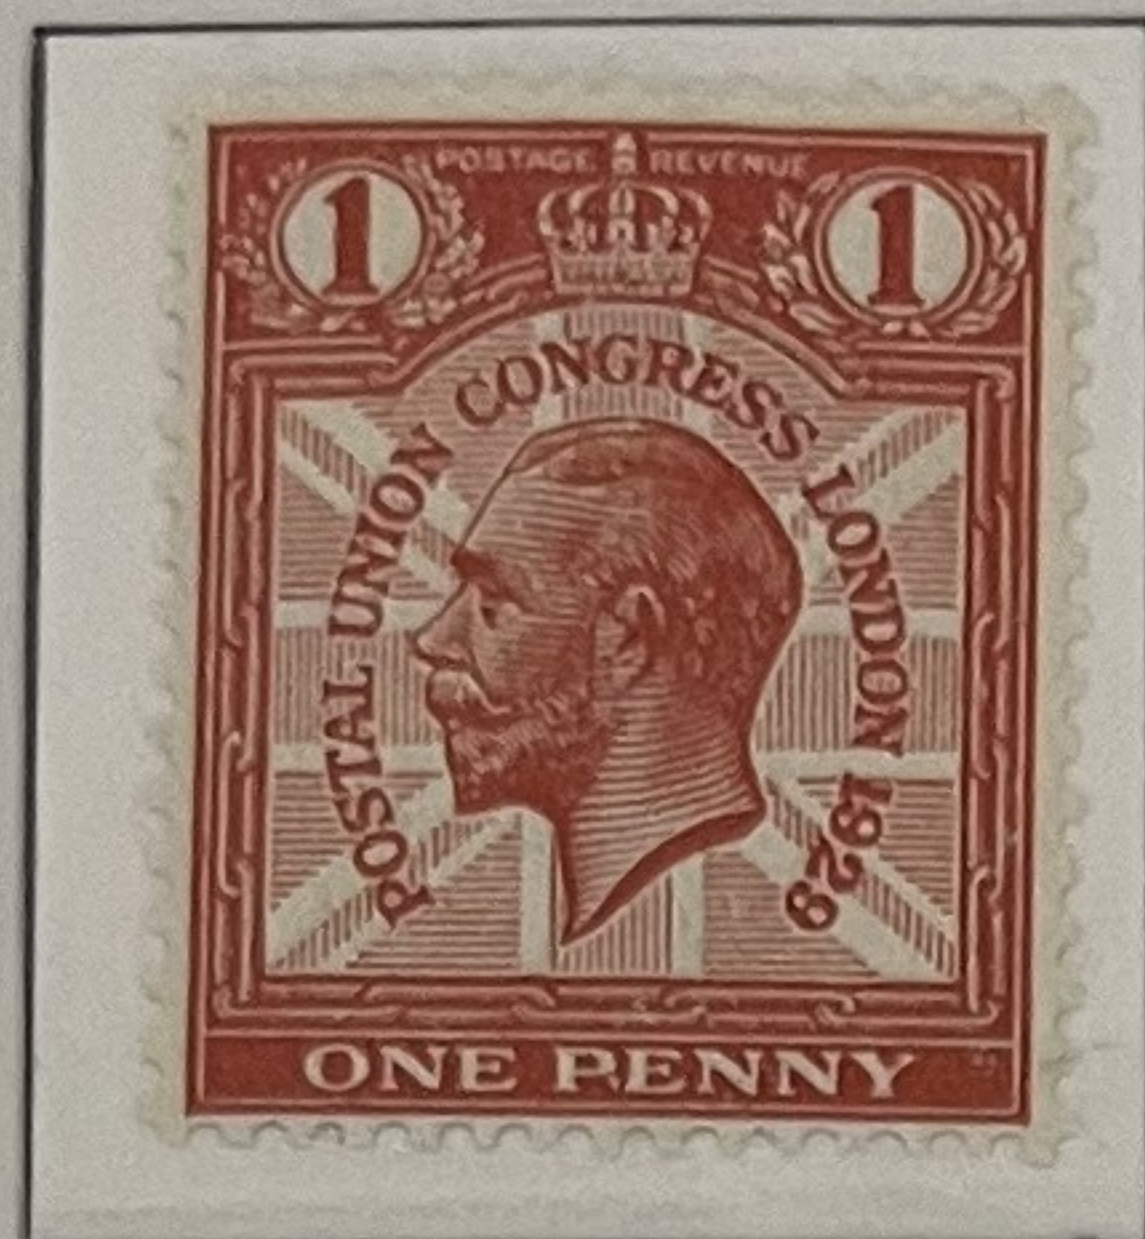

GREAT BRITAIN

QUEEN VICTORIA

1840

1841

1847-'54

1854-'57. Wm. Small Crown.

1856-'58. Wm. Large Crown.

GREAT BRITAIN

QUEEN VICTORIA

1883-'84

Wm. 3 Crowns.

Wm. 3 Orbs.

GREAT BRITAIN

QUEEN VICTORIA

1887-1900

GREAT BRITAIN

GREAT BRITAIN

KING GEORGE V

1913. Wm. Royal Cypher.

1 d.
red
rouge

1924. Wm. Crown GvR.

1924

1925

1 d.
red
rouge

1 1/2 d.
brown
brun

GREAT BRITAIN

KING GEORGE V

1929

1935

GREAT BRITAIN

KING GEORGE VI

1937-'48