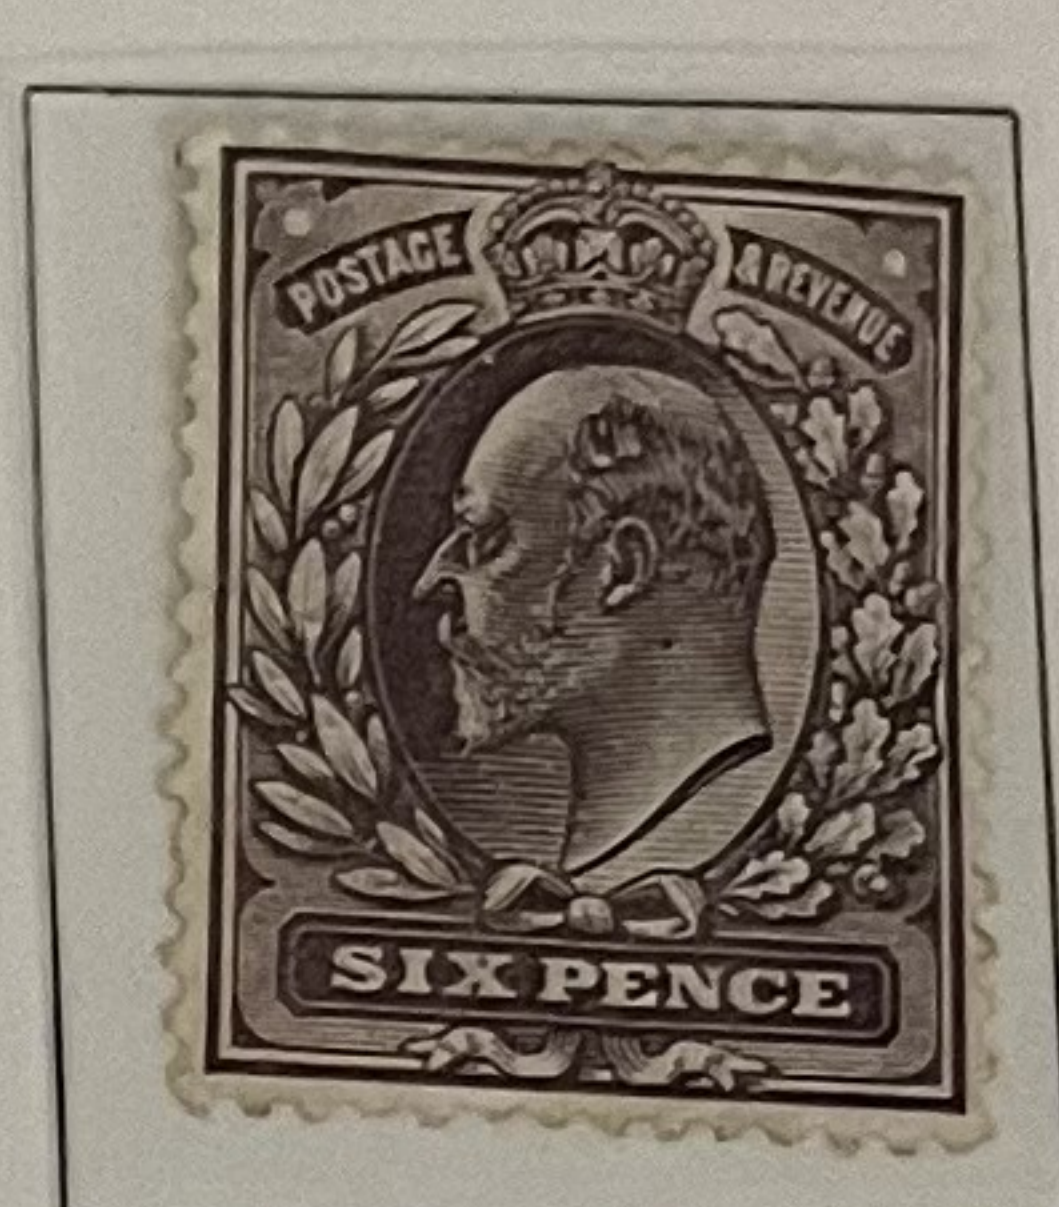

GREAT BRITAIN

QUEEN VICTORIA

1840

1841

1847-'54

1854-'57. Wm. Small Crown.

1856-'58. Wm. Large Crown.

GREAT BRITAIN

QUEEN VICTORIA

1883-'84

Wm. 3 Crowns.

Wm. 3 Orbs.

GREAT BRITAIN

QUEEN VICTORIA

1887-1900

GREAT BRITAIN

KING EDWARD VII

1902-'10

GREAT BRITAIN

KING GEORGE V

1912-'22. Wm. Royal Cypher.

9 d.
olive-green
vert-olive

5 s.
carmine
carmin

10 s.
dark blue