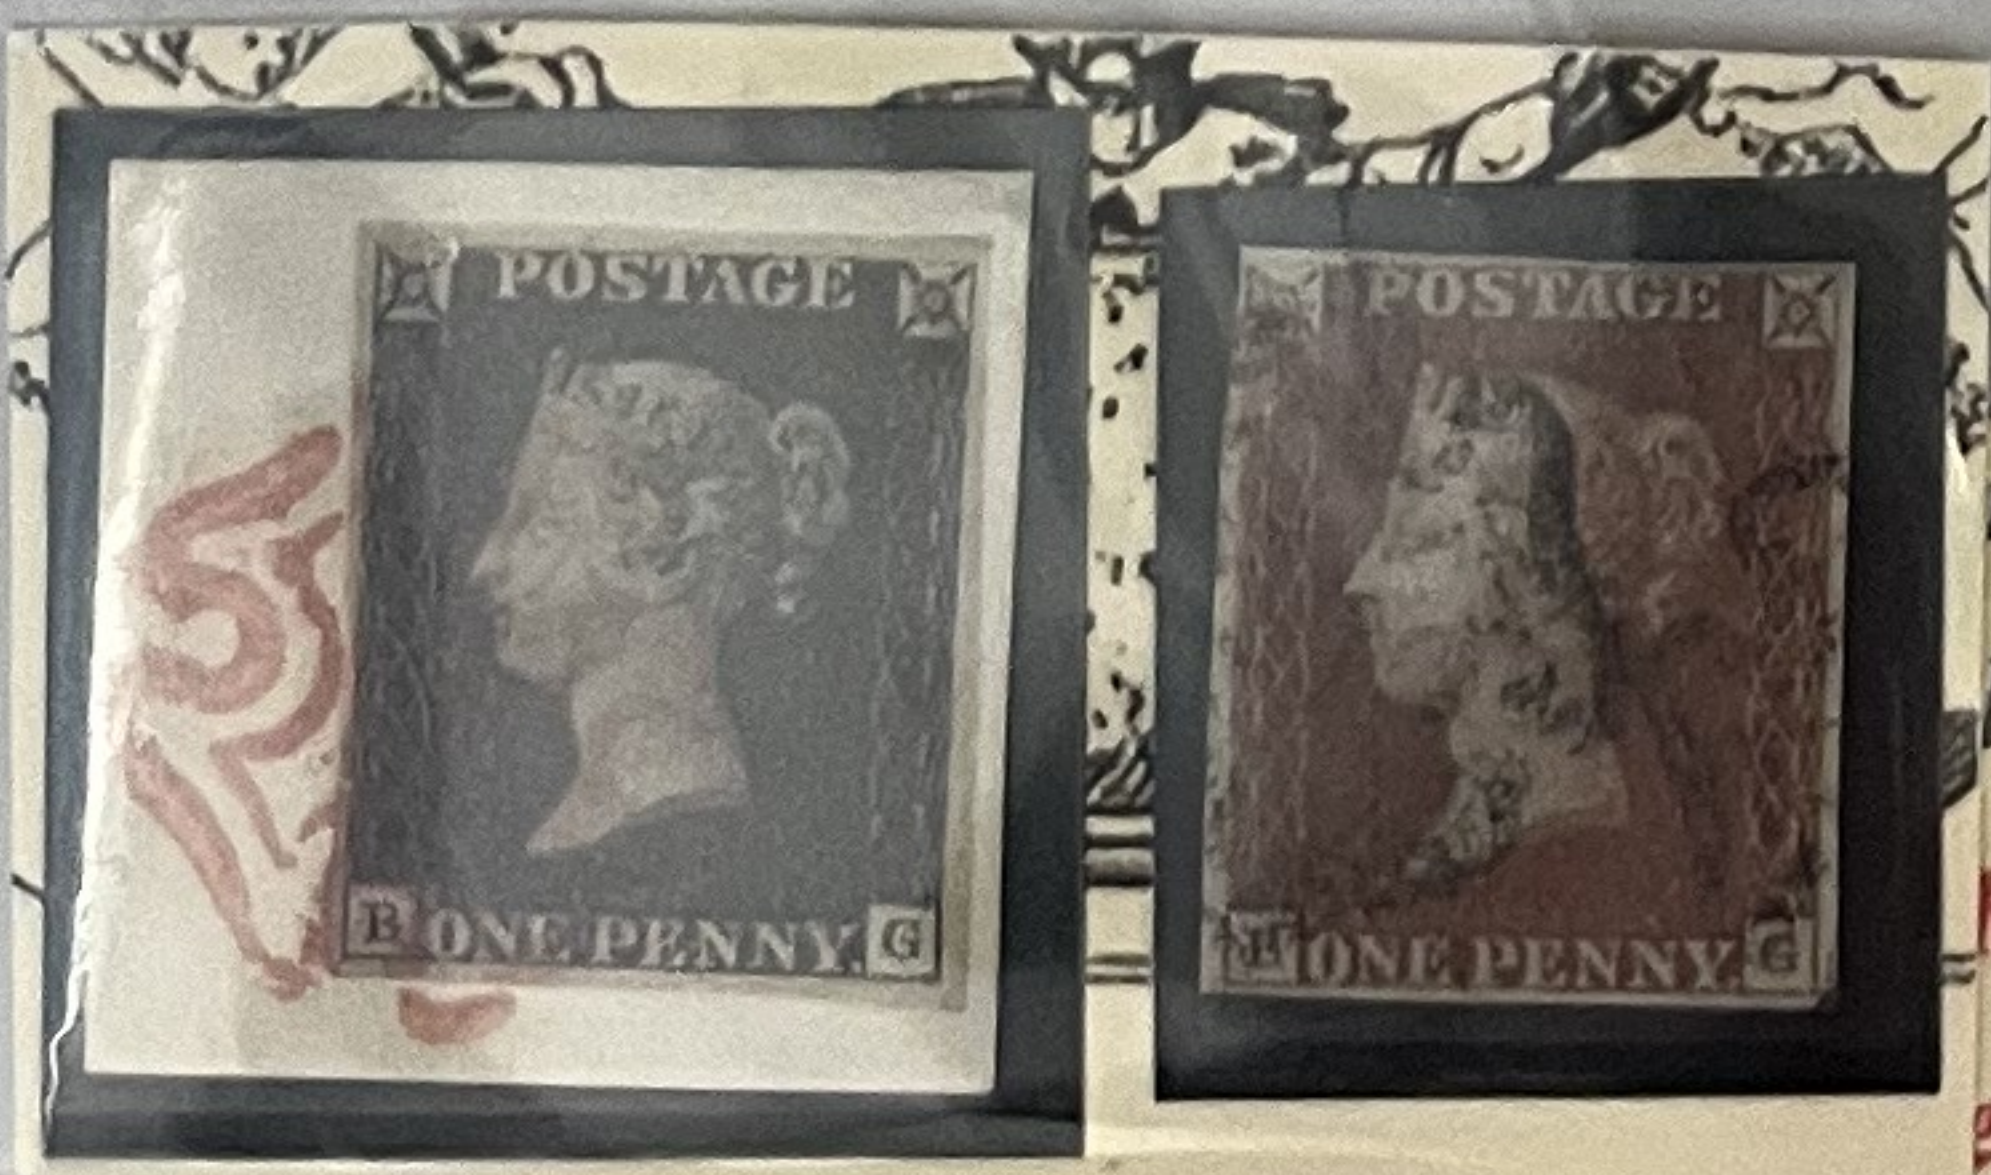

margin matched pair,
black superb tied to piece
KY MX, the red creased,
ety scratch in 'B' square.

Style No. GK-104A

DL

PLS/5 Price _____

Style No. GK-104A