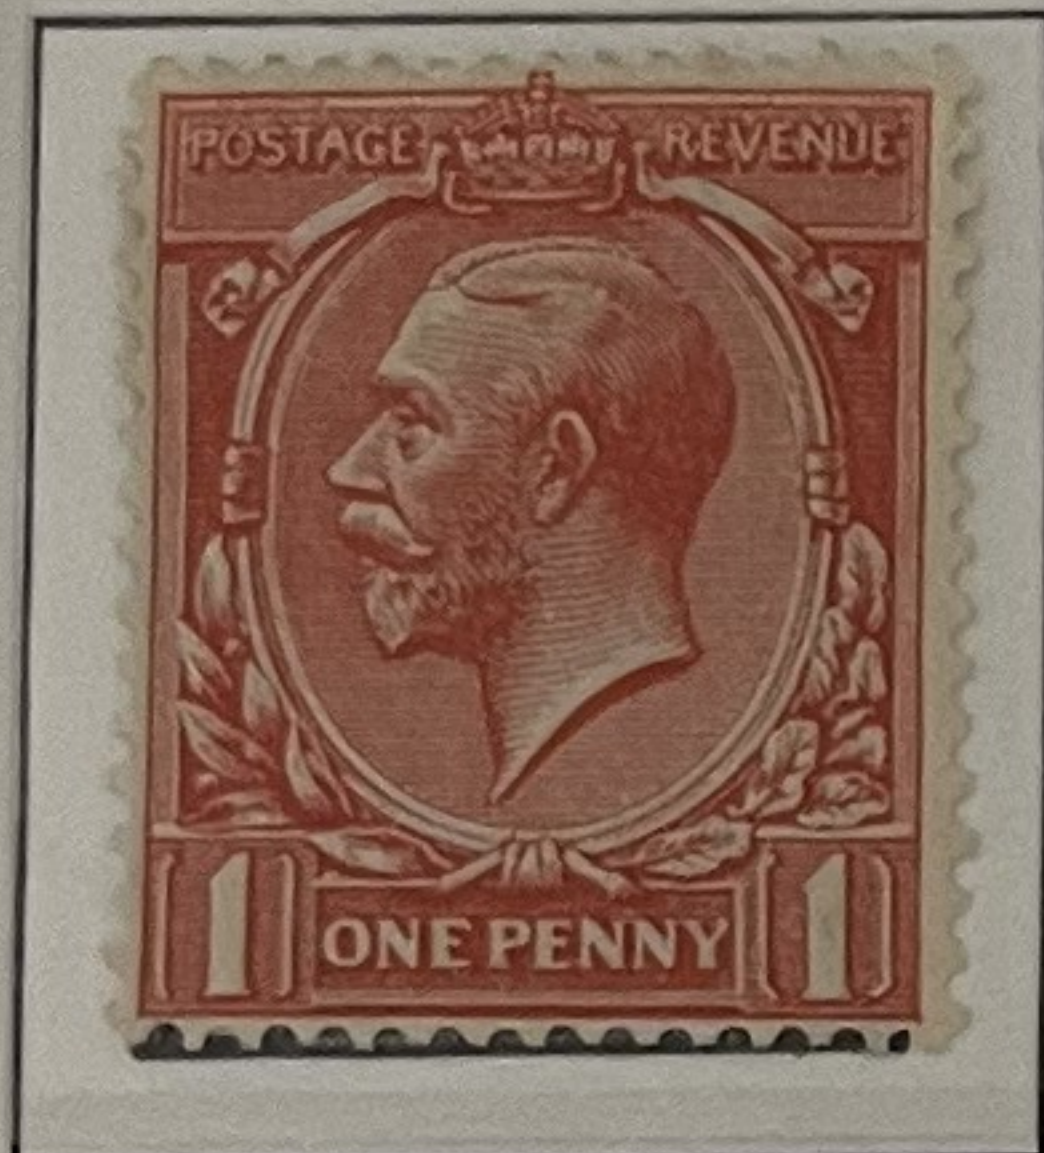

GREAT BRITAIN

QUEEN VICTORIA

1840

1841

1847-'54

1854-'57. Wm. Small Crown.

1856-'58. Wm. Large Crown.

GREAT BRITAIN

QUEEN VICTORIA

1883-'84

Wm. 3 Crowns.

Wm. 3 Orbs.

GREAT BRITAIN

QUEEN VICTORIA

1887-1900

GREAT BRITAIN

GREAT BRITAIN

KING GEORGE V

1913. Wm. Royal Cypher.

1 d.
red
rouge

1924. Wm. Crown GvR.

1924

1925

1 d.
red
rouge

1 1/2 d.
brown
brun

GREAT BRITAIN

KING GEORGE V

1929

1935

GREAT BRITAIN

KING GEORGE VI

1937-'48