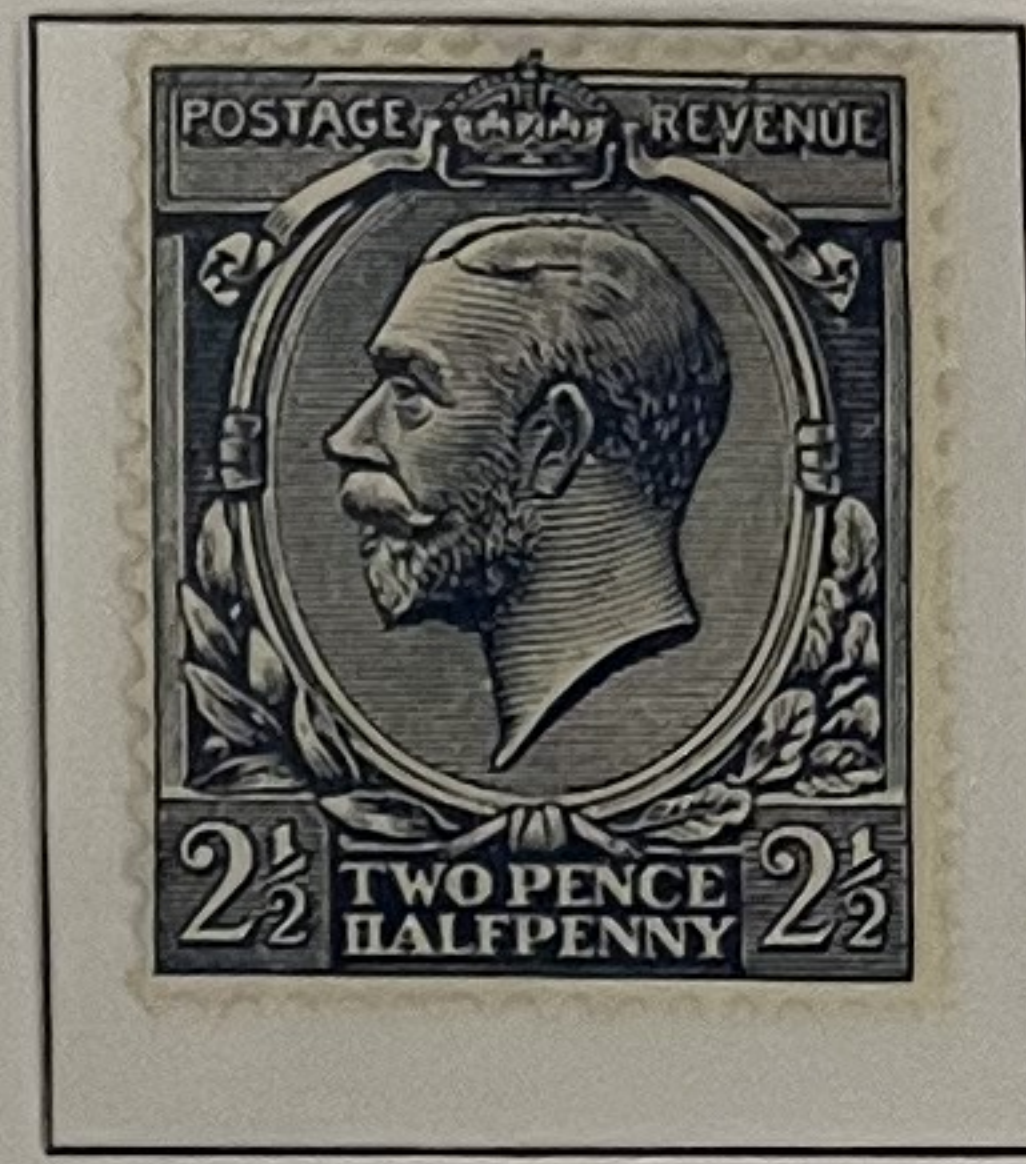

GREAT BRITAIN

QUEEN VICTORIA

1840

1841

1847-'54

1854-'57. Wm. Small Crown.

1856-'58. Wm. Large Crown.

GREAT BRITAIN

QUEEN VICTORIA

1883-'84

Wm. 3 Crowns.

Wm. 3 Orbs.

GREAT BRITAIN

QUEEN VICTORIA

1887-1900

GREAT BRITAIN

GREAT BRITAIN

KING GEORGE V

1913. Wm. Royal Cypher.

1 d.
red
rouge

1924. Wm. Crown GvR.

1924

1925

1 d.
red
rouge

1 1/2 d.
brown
brun

GREAT BRITAIN

KING GEORGE V

1929

1935

GREAT BRITAIN

KING GEORGE VI

1937-'48