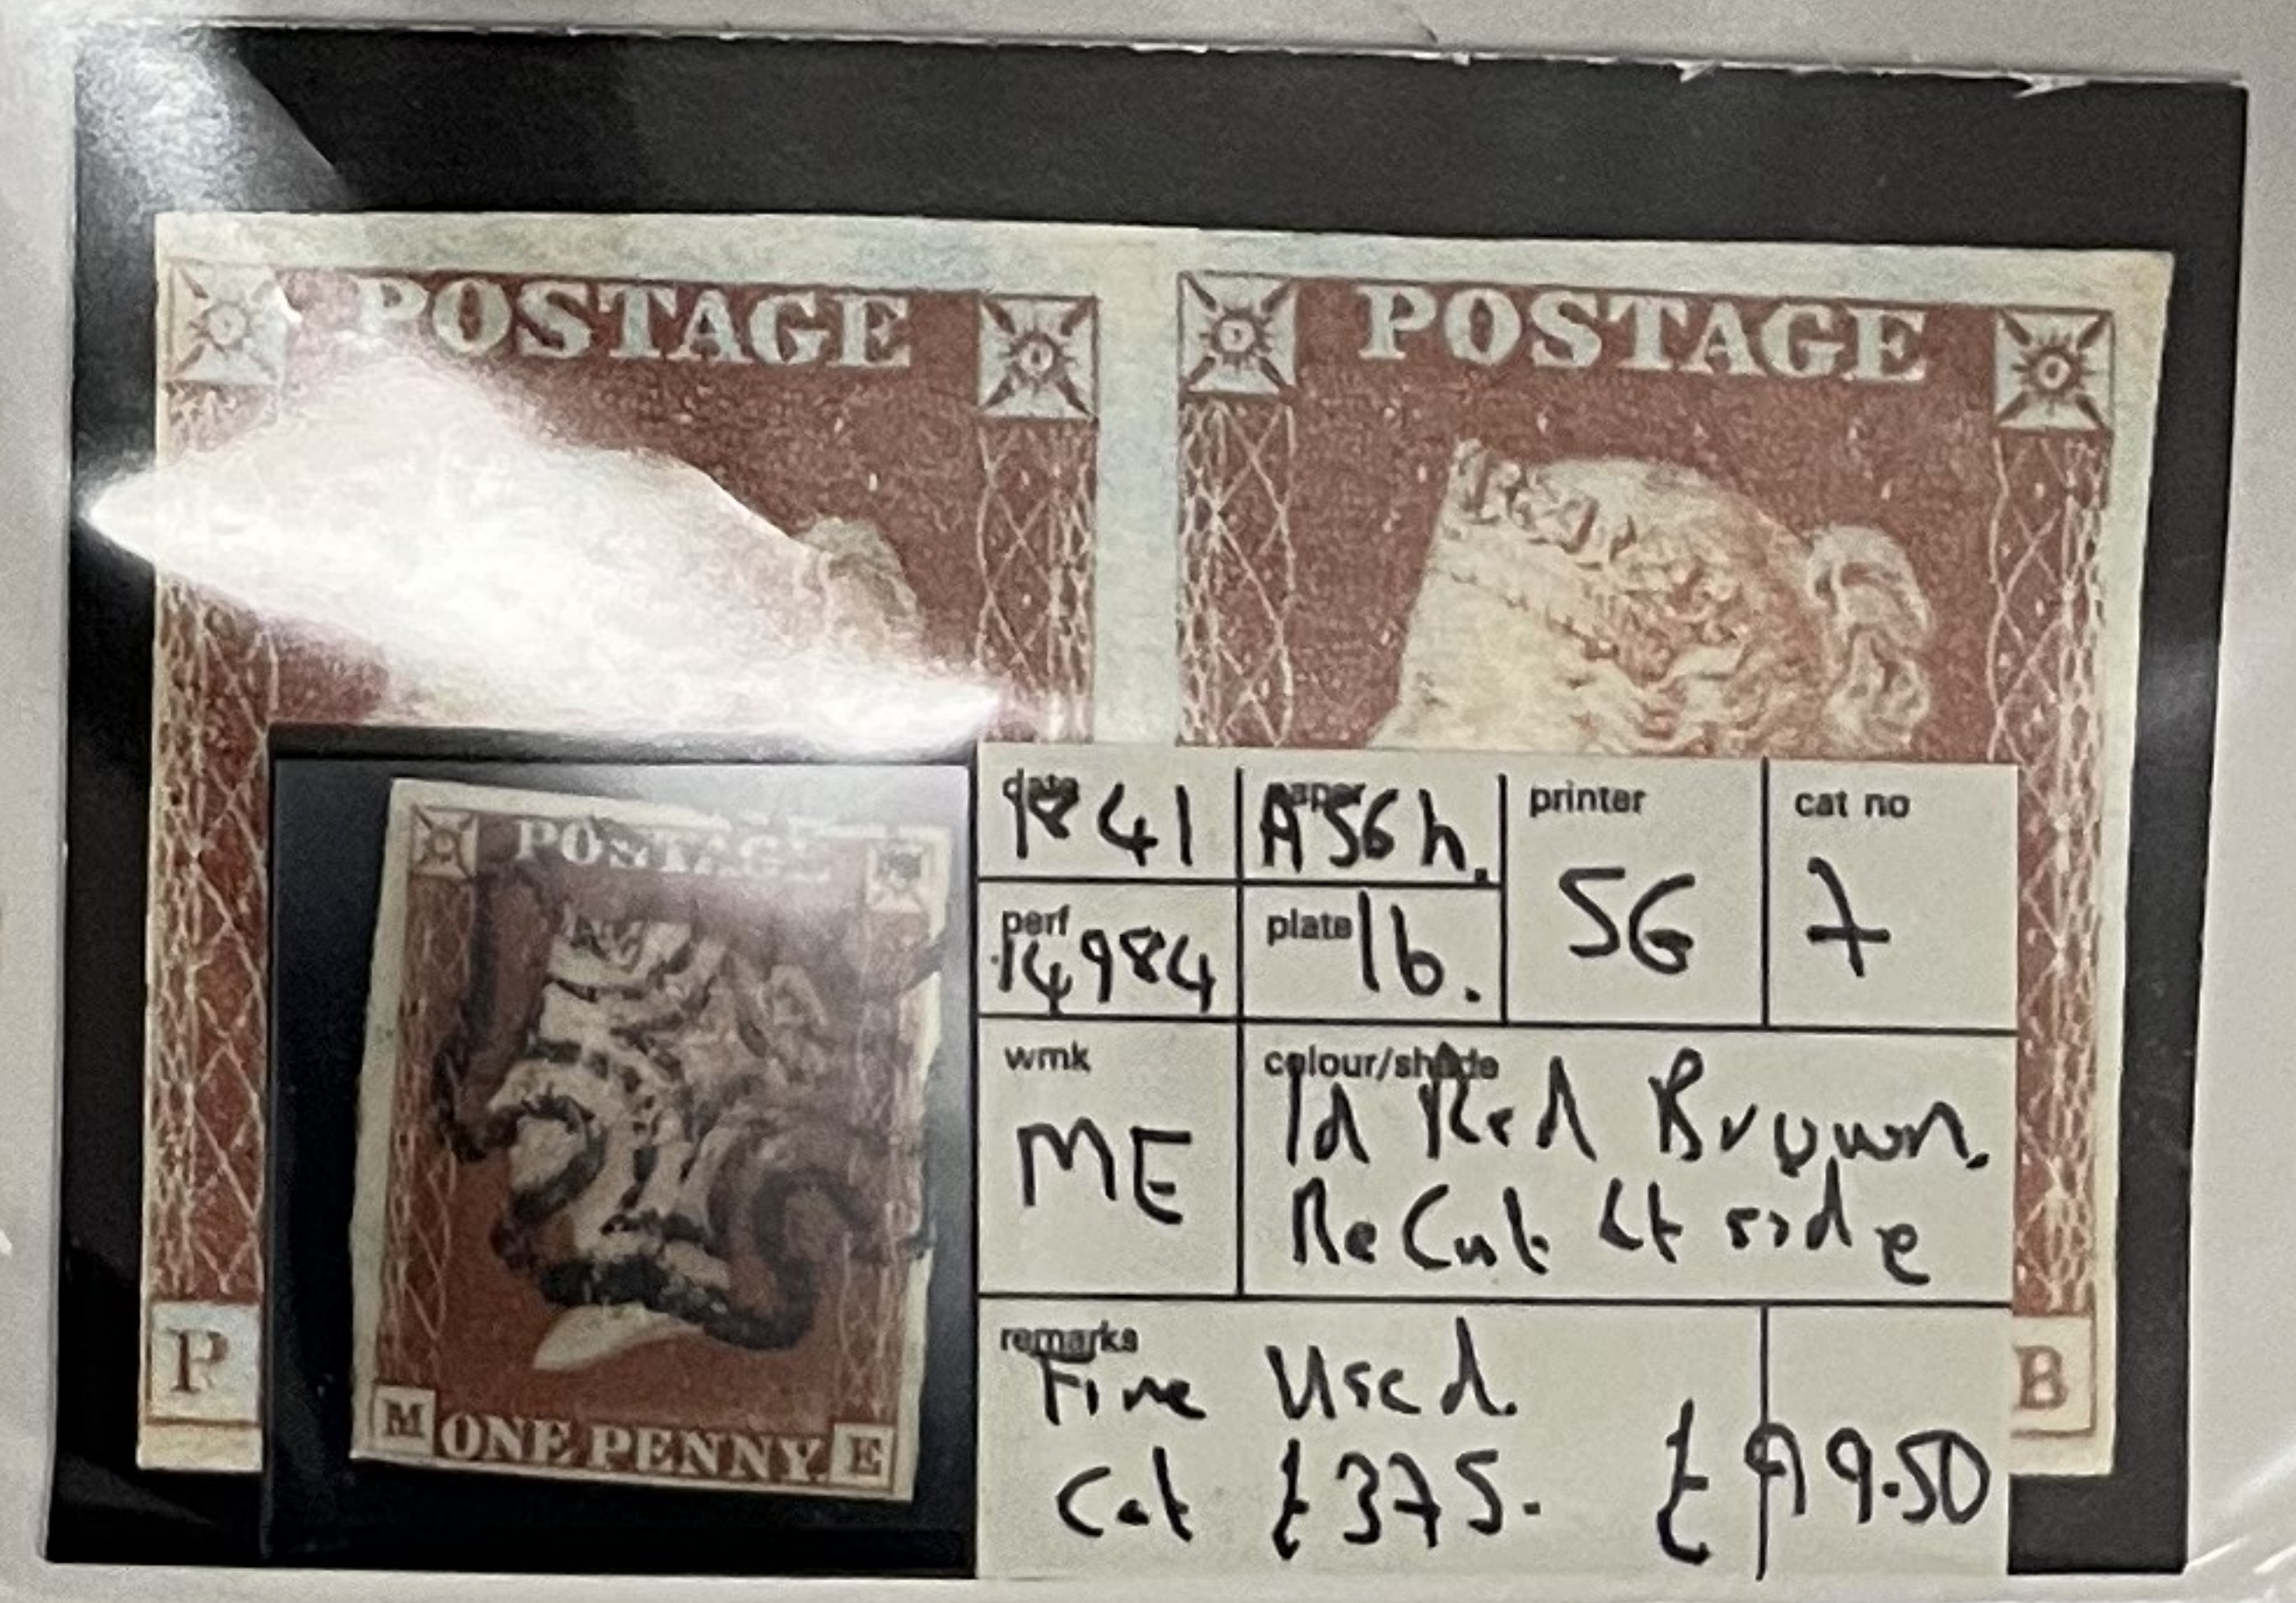

ref	1241	AS6h	printer	cat no
part	14984	plate	1b	SG 7
wmk	ME	colour/shade	1d Red Brown ReCut Lt side	
remarks	Fine Used		cat	£375- £99.50

24A