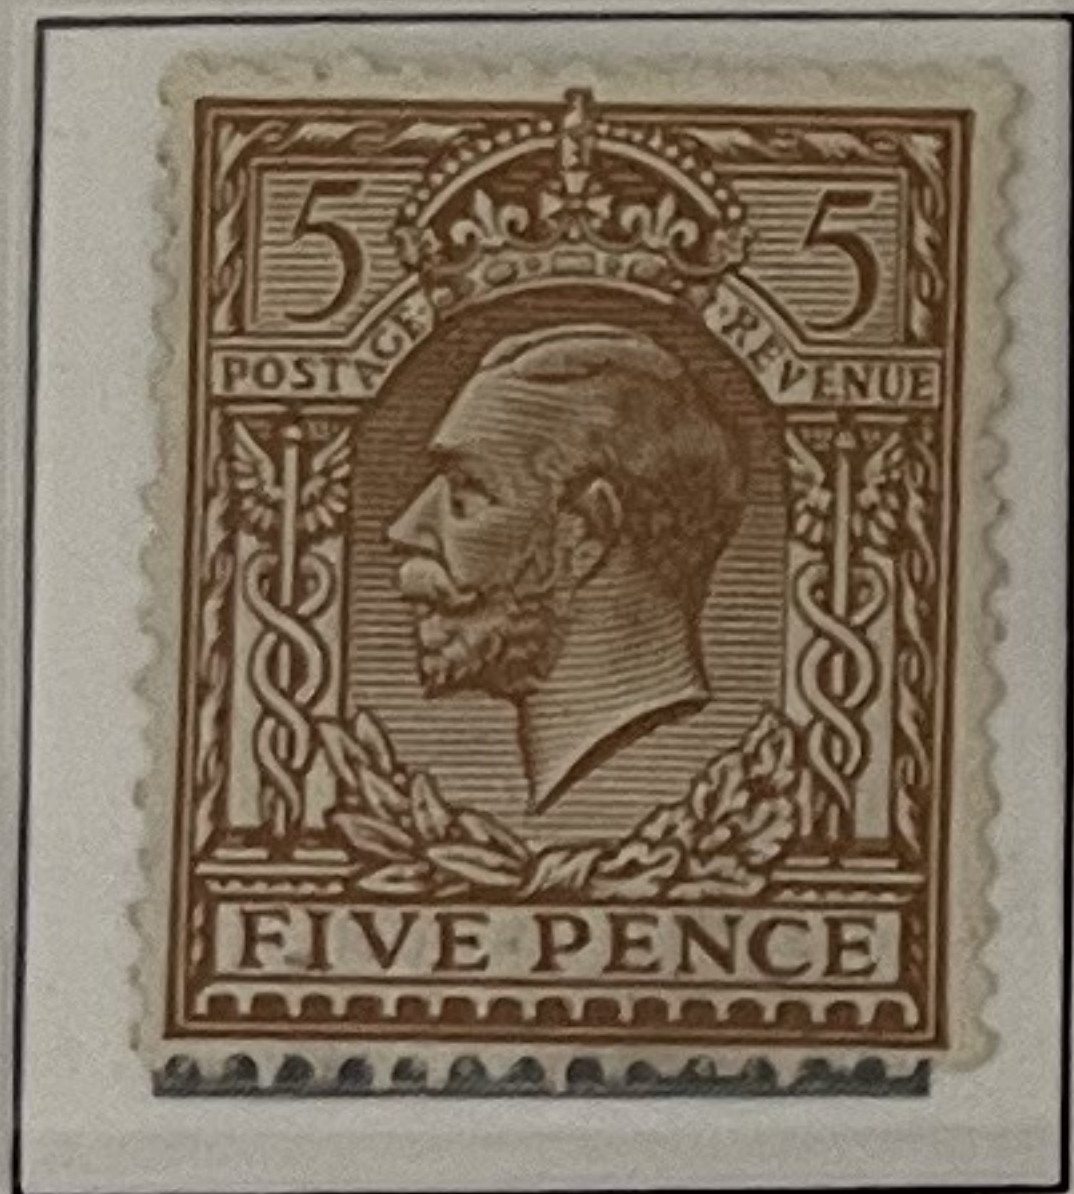

GREAT BRITAIN

QUEEN VICTORIA

1840

1841

1847-'54

1854-'57. Wm. Small Crown.

1856-'58. Wm. Large Crown.

GREAT BRITAIN

QUEEN VICTORIA

1883-'84

Wm. 3 Crowns.

Wm. 3 Orbs.

GREAT BRITAIN

QUEEN VICTORIA

1887-1900

GREAT BRITAIN

GREAT BRITAIN

KING GEORGE V

1913. Wm. Royal Cypher.

1 d.
red
rouge

1924. Wm. Crown GvR.

1924

1925

1 d.
red
rouge

1 1/2 d.
brown
brun

GREAT BRITAIN

KING GEORGE V

1929

1935

GREAT BRITAIN

KING GEORGE VI

1937-'48