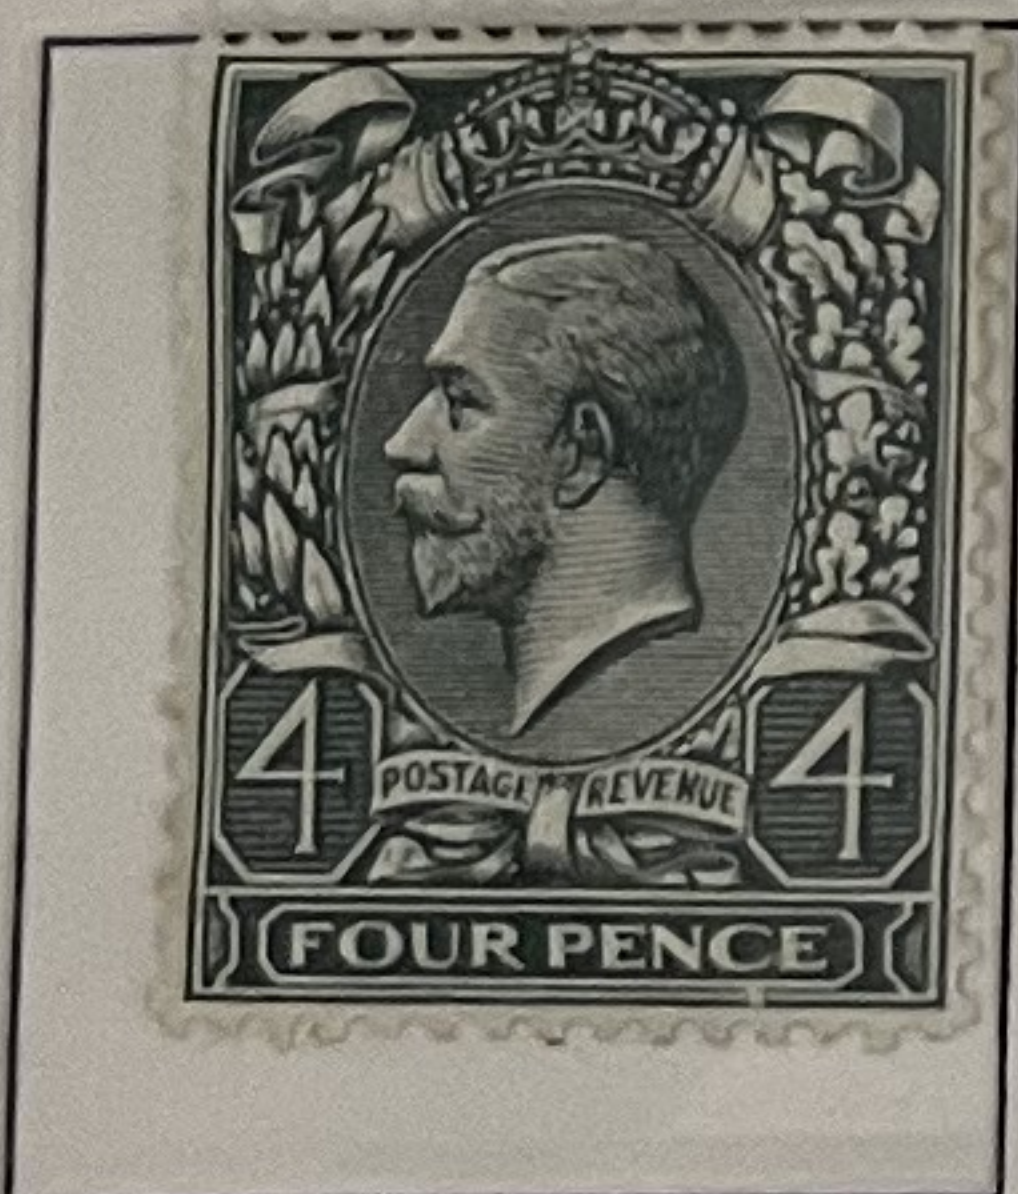

GREAT BRITAIN

QUEEN VICTORIA

1840

1841

1847-'54

1854-'57. Wm. Small Crown.

1856-'58. Wm. Large Crown.

GREAT BRITAIN

QUEEN VICTORIA

1883-'84

Wm. 3 Crowns.

Wm. 3 Orbs.

GREAT BRITAIN

QUEEN VICTORIA

1887-1900

GREAT BRITAIN

GREAT BRITAIN

KING GEORGE V

1913. Wm. Royal Cypher.

1 d.
red
rouge

1924. Wm. Crown GvR.

1924

1925

1 d.
red
rouge

1 1/2 d.
brown
brun

GREAT BRITAIN

KING GEORGE V

1929

1935

GREAT BRITAIN

KING GEORGE VI

1937-'48