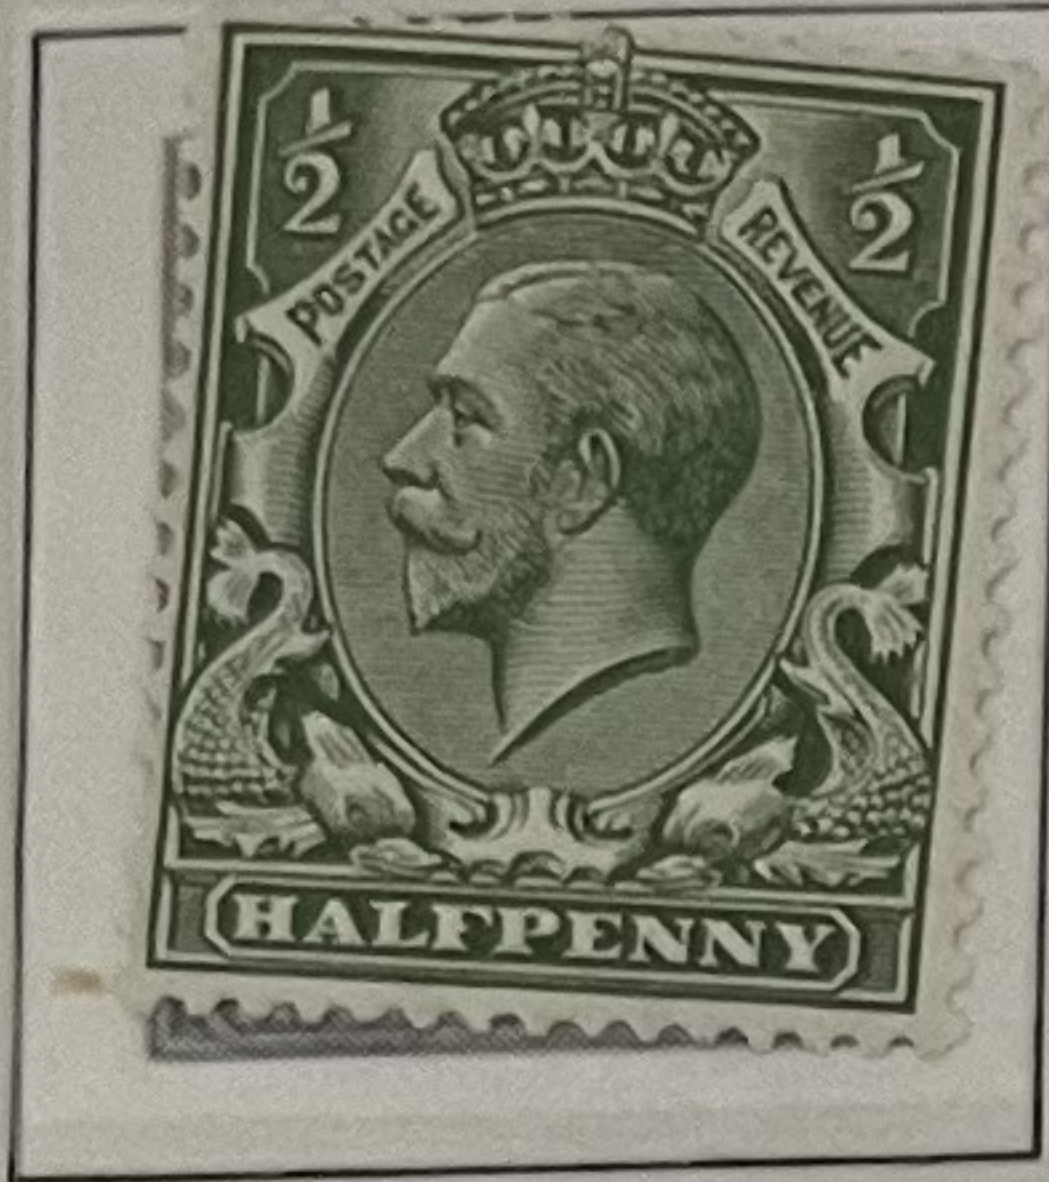

GREAT BRITAIN

QUEEN VICTORIA

1840

1841

1847-'54

1854-'57. Wm. Small Crown.

1856-'58. Wm. Large Crown.

GREAT BRITAIN

QUEEN VICTORIA

1883-'84

Wm. 3 Crowns.

Wm. 3 Orbs.

GREAT BRITAIN

QUEEN VICTORIA

1887-1900

GREAT BRITAIN

KING EDWARD VII

1902-'10

GREAT BRITAIN

KING GEORGE V

1912-'22. Wm. Royal Cypher.

9 d.
olive-green
vert-olive

5 s.
carmine
carmin

10 s.
dark blue