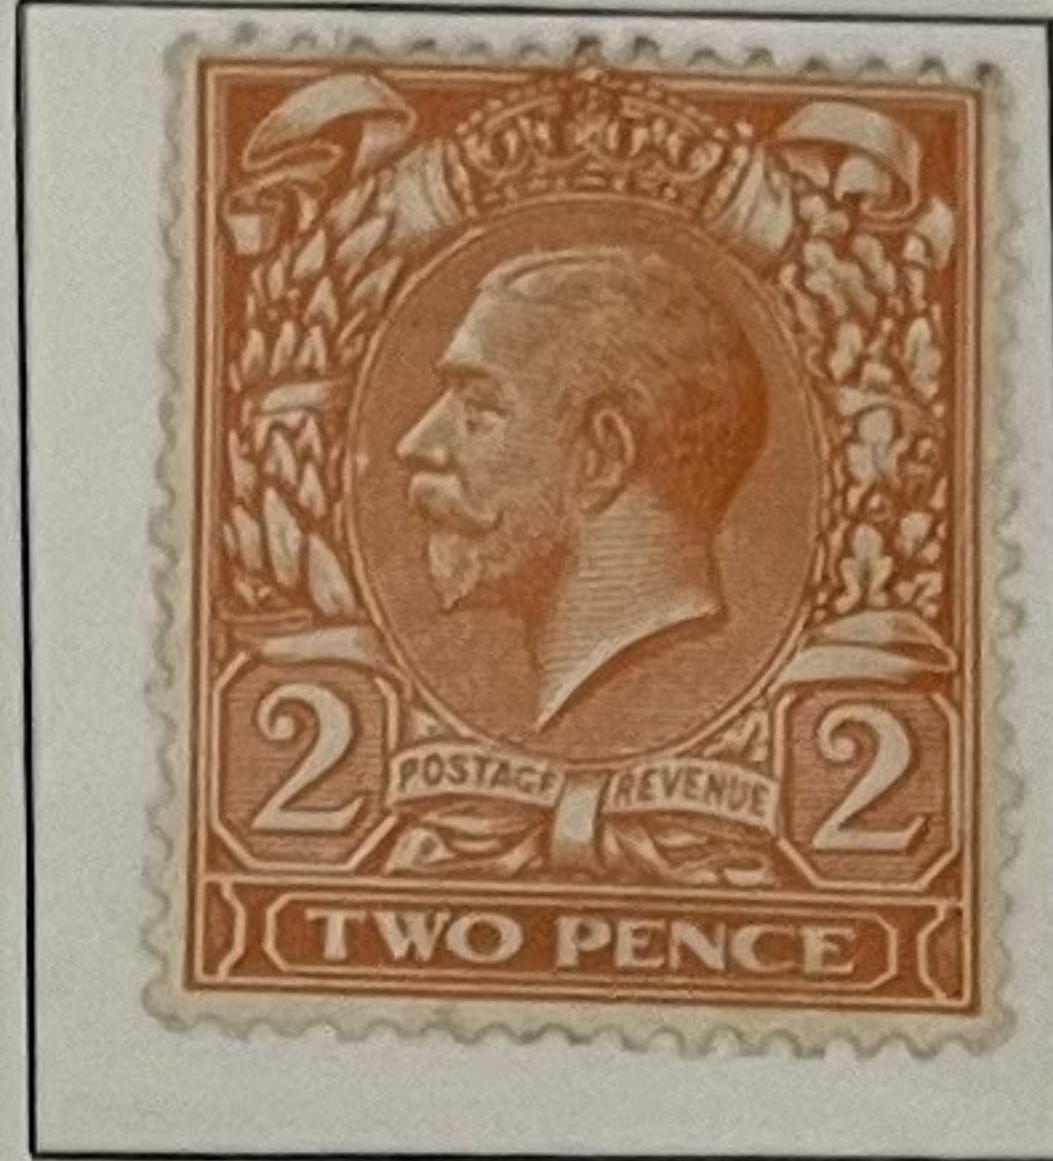

GREAT BRITAIN

QUEEN VICTORIA

1840

1841

1847-'54

1854-'57. Wm. Small Crown.

1856-'58. Wm. Large Crown.

GREAT BRITAIN

QUEEN VICTORIA

1883-'84

Wm. 3 Crowns.

Wm. 3 Orbs.

GREAT BRITAIN

QUEEN VICTORIA

1887-1900

GREAT BRITAIN

KING EDWARD VII

1902-'10

GREAT BRITAIN

KING GEORGE V

1912-'22. Wm. Royal Cypher.

9 d.
olive-green
vert-olive

5 s.
carmine
carmin

10 s.
dark blue

GREAT BRITAIN

KING GEORGE V

1913. Wm. Royal Cypher.

1 d.
red
rouge

1924. Wm. Crown GvR.

1924

1925

1 d.
red
rouge