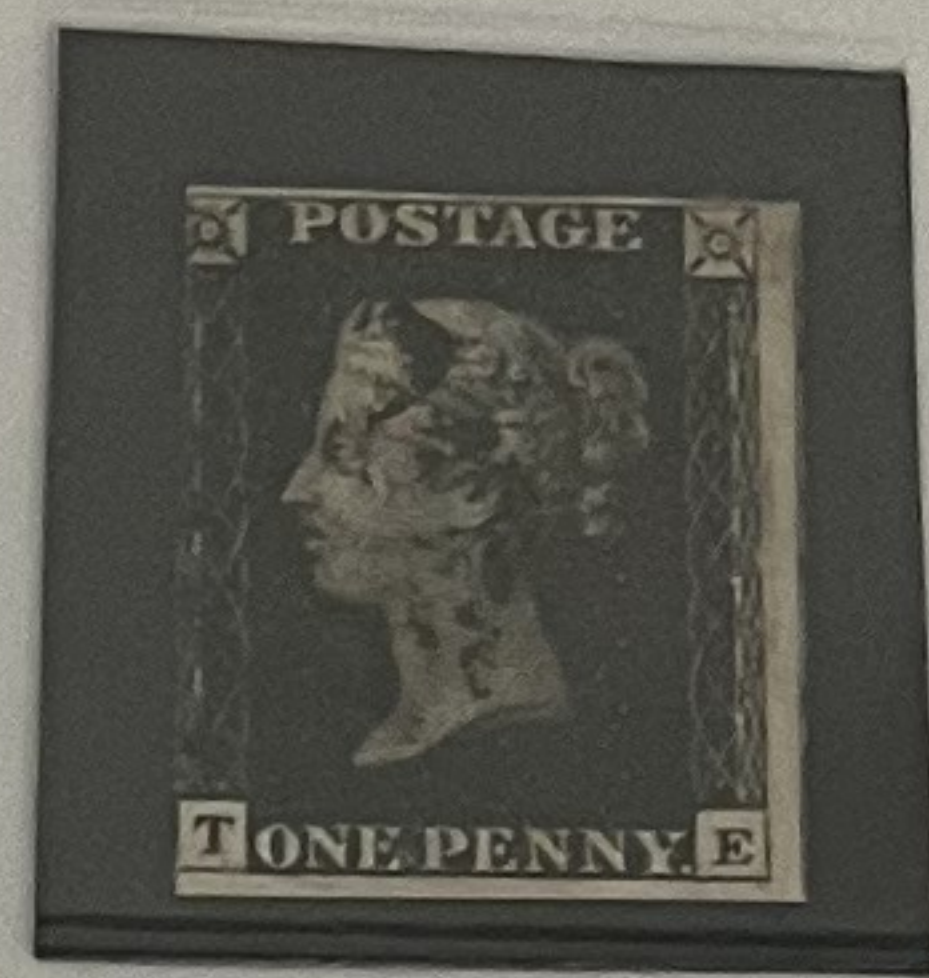

CAT £ 825+ SUPERB
SG4 PL2 DK Price _____

Style No. GK-104A

CAT 3800 FINE
4 MARGINS, CLOSE NE CORNER SG2 PL11 AJ 0 Price £ 1050

Style No. GK-104A

CAT £3800 FAIR
SG2 PL11 TE 0 Price _____

Style No. GK-104A

WATER MARK CROSS CAT £600
SG2/PL10/SH Price £140