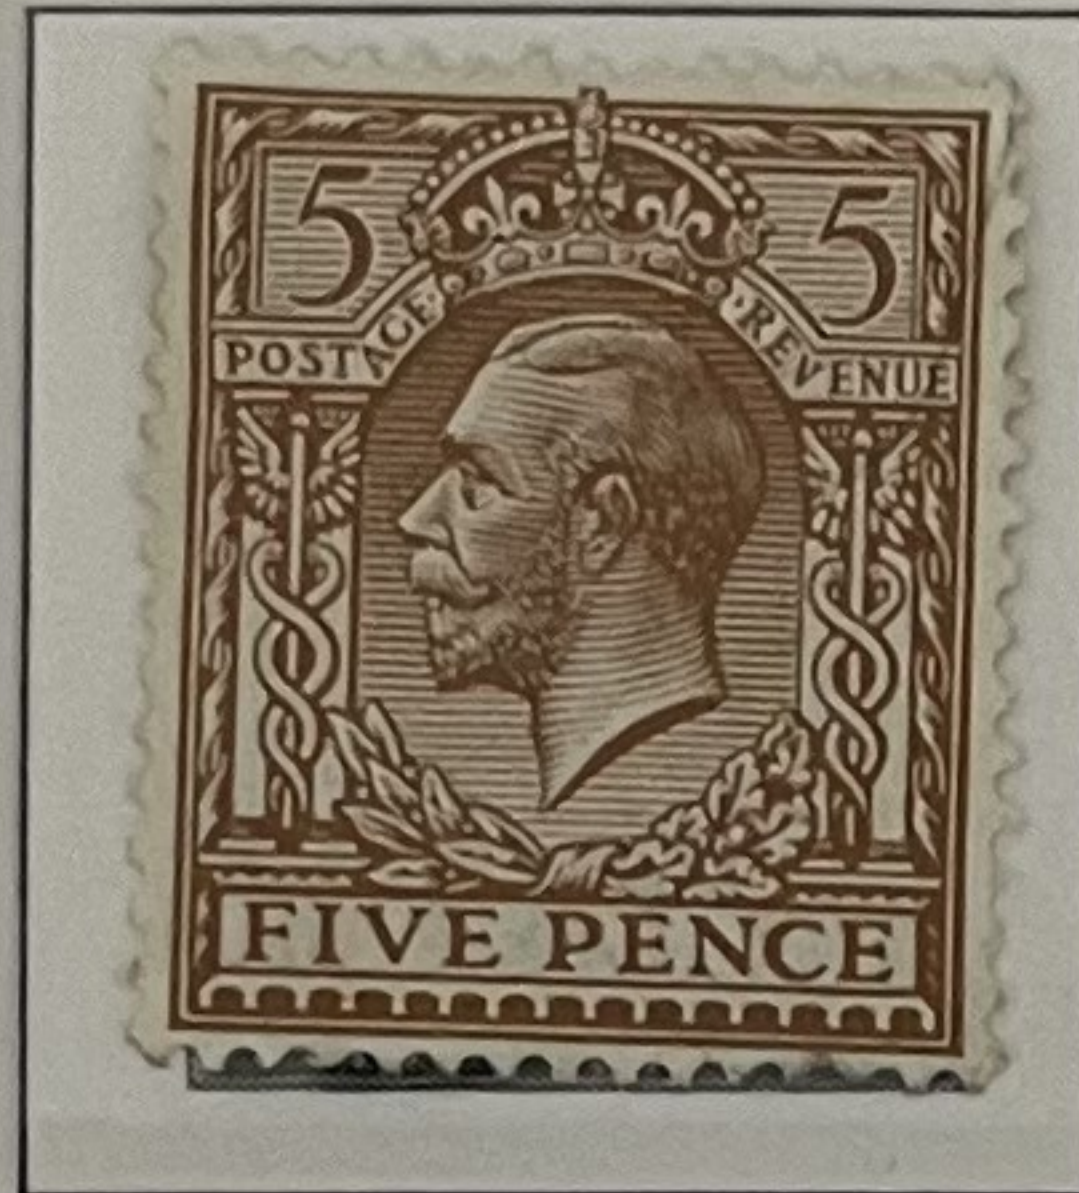

GREAT BRITAIN

QUEEN VICTORIA

1840

1841

1847-'54

1854-'57. Wm. Small Crown.

1856-'58. Wm. Large Crown.

GREAT BRITAIN

QUEEN VICTORIA

1883-'84

Wm. 3 Crowns.

Wm. 3 Orbs.

GREAT BRITAIN

QUEEN VICTORIA

1887-1900

GREAT BRITAIN

KING EDWARD VII

1902-'10

GREAT BRITAIN

KING GEORGE V

1912-'22. Wm. Royal Cypher.

9 d.
olive-green
vert-olive

5 s.
carmine
carmin

10 s.
dark blue

1 1/2 d.
brown
brun

GREAT BRITAIN

KING GEORGE V

1929

1935

GREAT BRITAIN

KING GEORGE VI

1937-'48