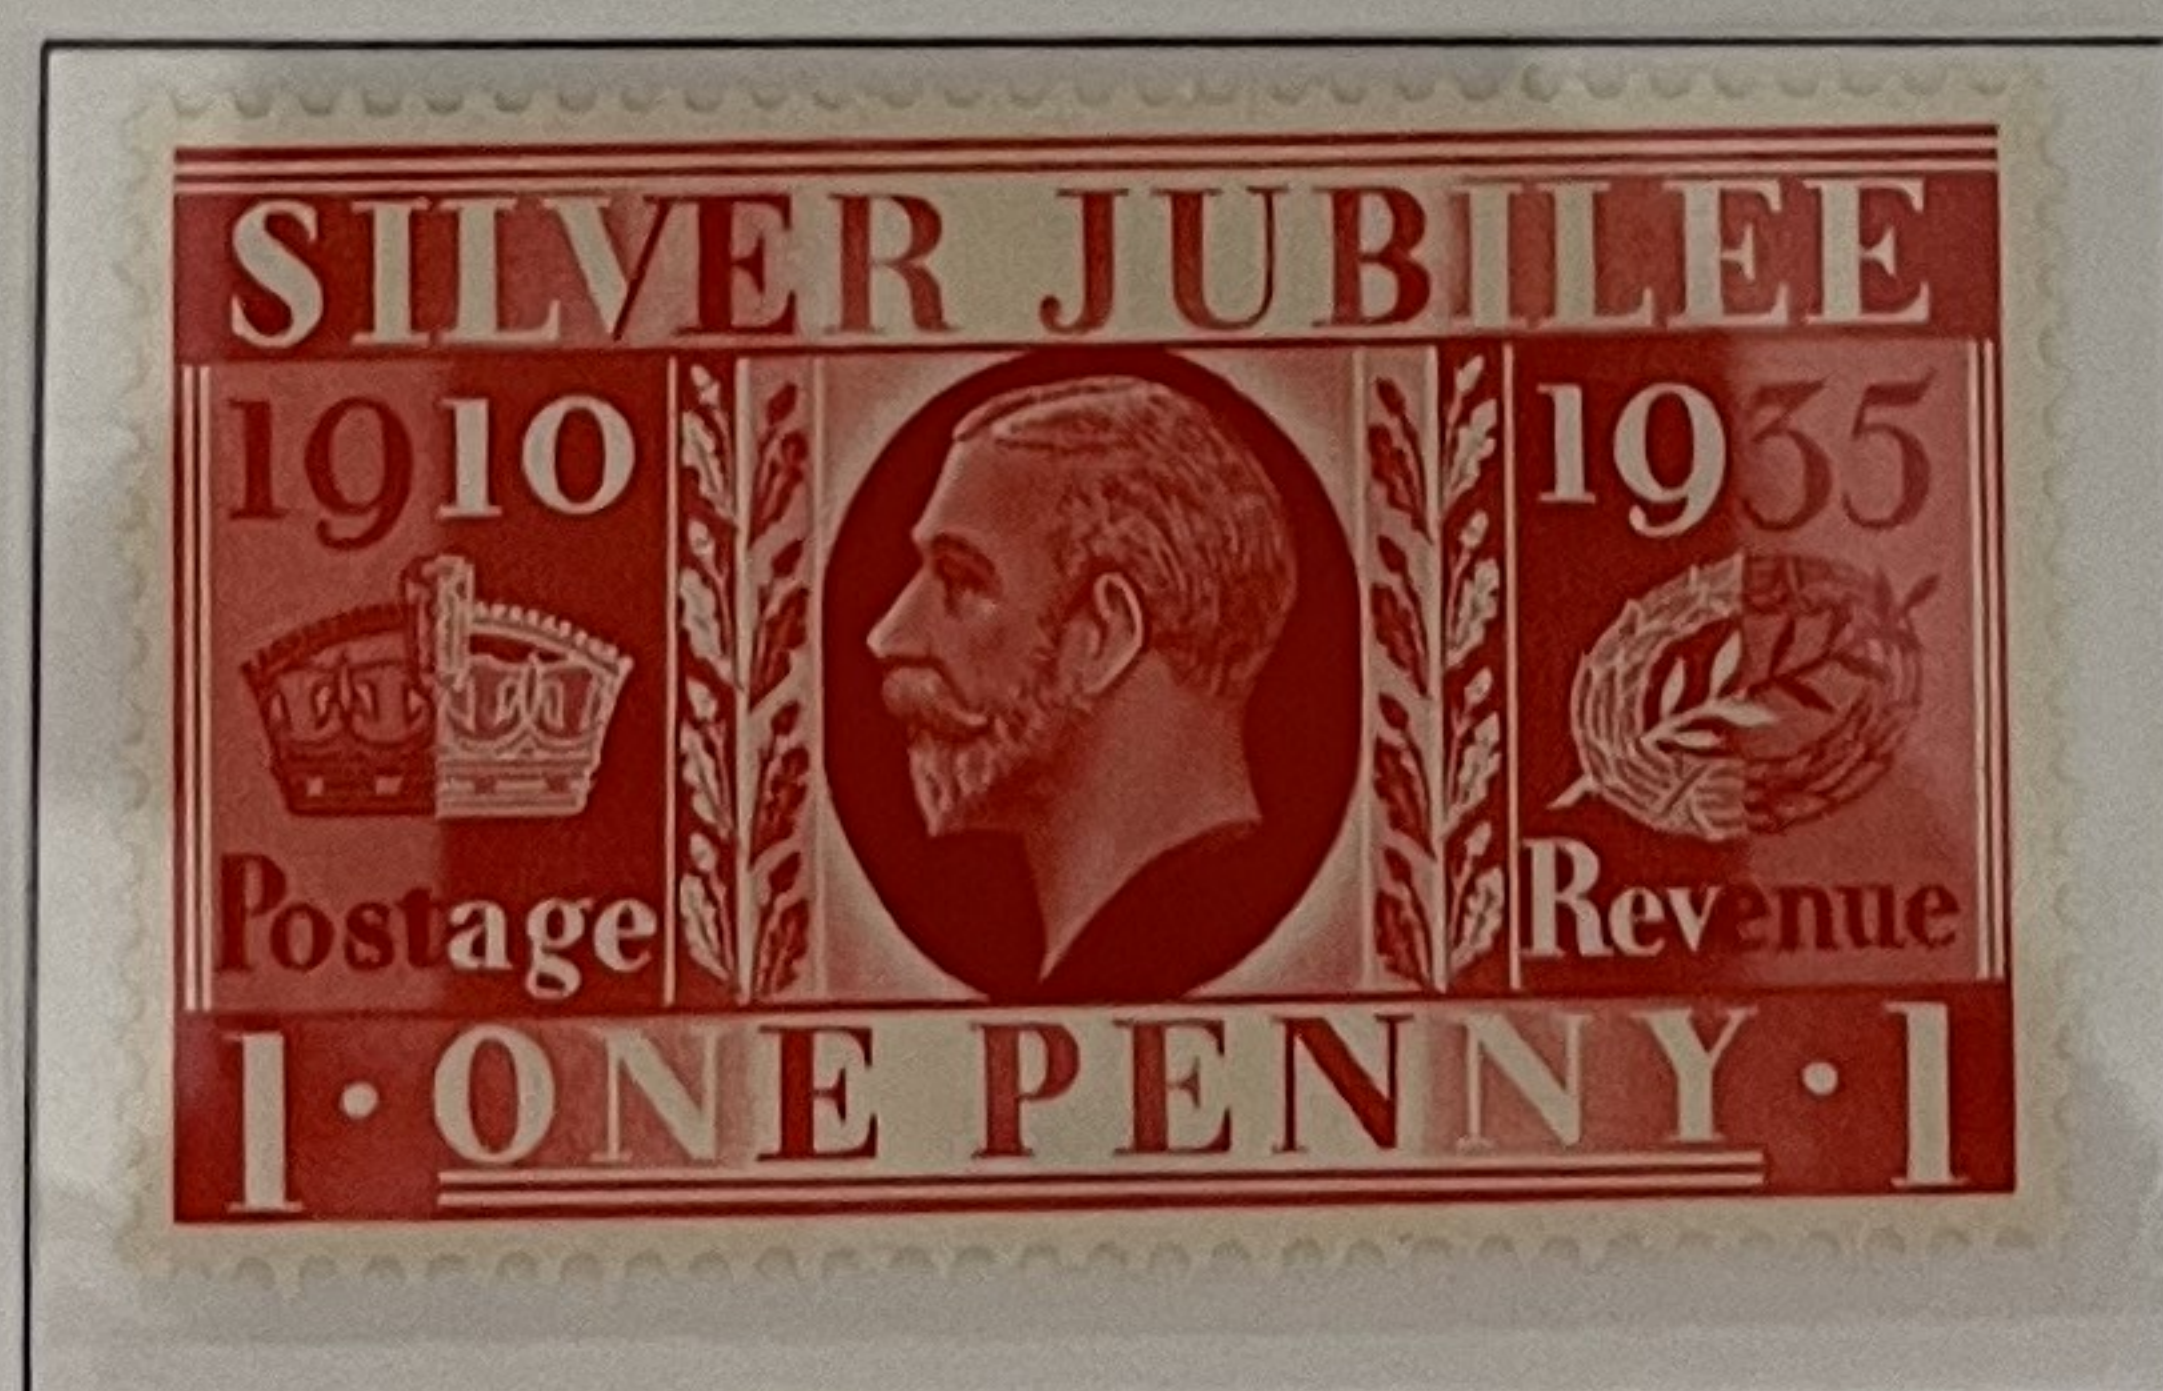

GREAT BRITAIN

QUEEN VICTORIA

1840

1841

1847-'54

1854-'57. Wm. Small Crown.

1856-'58. Wm. Large Crown.

GREAT BRITAIN

QUEEN VICTORIA

1883-'84

Wm. 3 Crowns.

Wm. 3 Orbs.

GREAT BRITAIN

QUEEN VICTORIA

1887-1900

GREAT BRITAIN

1 1/2 d.
brown
brun

GREAT BRITAIN

KING GEORGE V

1929

1935

GREAT BRITAIN

KING GEORGE VI

1937-'48

GREAT BRITAIN

QUEEN ELIZABETH II

1955-'57. St. Edward's Crown E2R.

ALL 1955

CH Black

PLS/CH Price _____

Style No. GK-104A

5Z