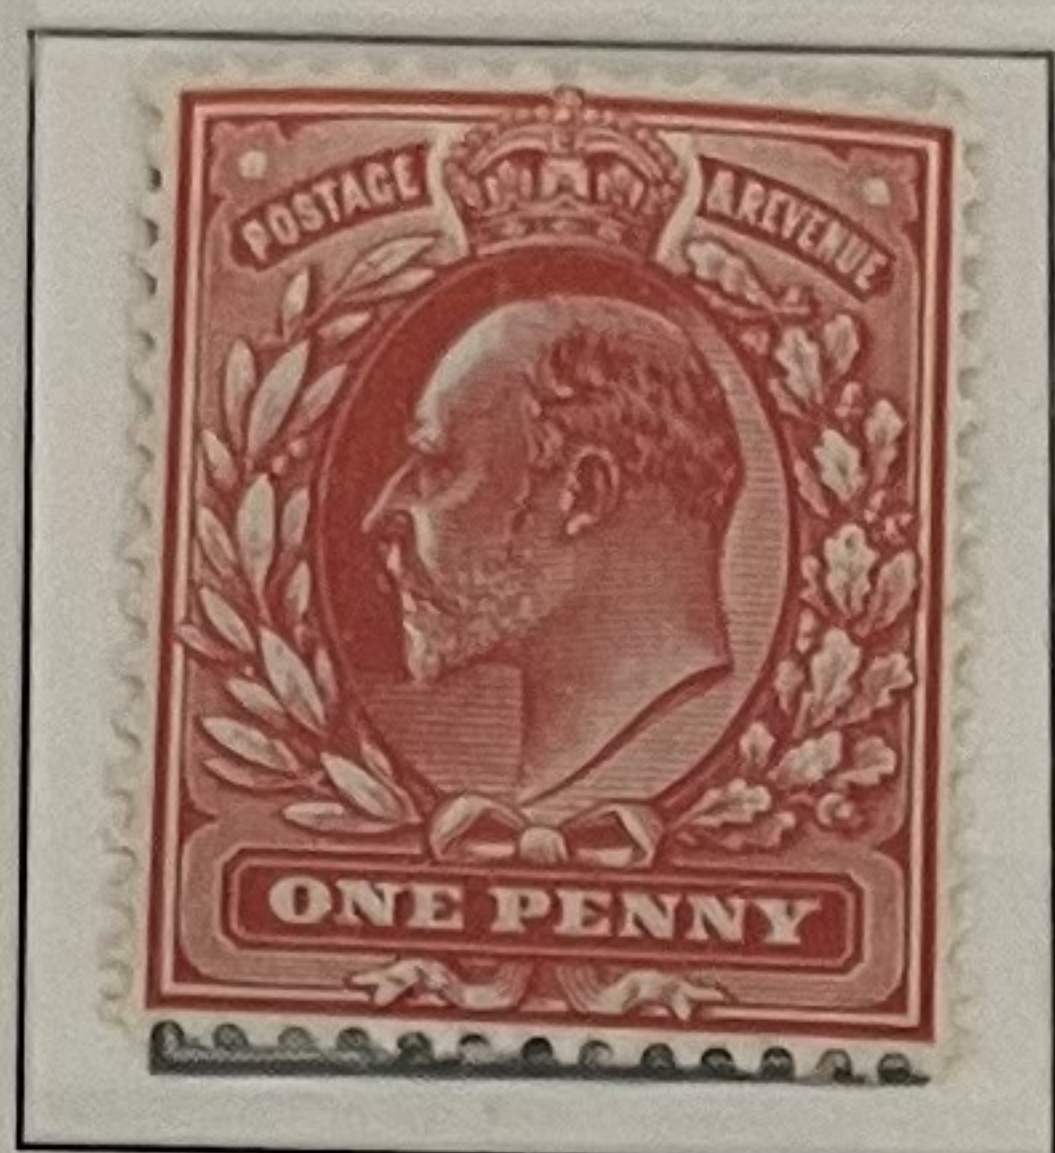

GREAT BRITAIN

QUEEN VICTORIA

1840

1841

1847-'54

1854-'57. Wm. Small Crown.

1856-'58. Wm. Large Crown.

GREAT BRITAIN

QUEEN VICTORIA

1883-'84

Wm. 3 Crowns.

Wm. 3 Orbs.

GREAT BRITAIN

QUEEN VICTORIA

1887-1900

GREAT BRITAIN

KING EDWARD VII

1902-'10

GREAT BRITAIN

KING GEORGE V

1912-'22. Wm. Royal Cypher.

9 d.
olive-green
vert-olive

5 s.
carmine
carmin

10 s.
dark blue