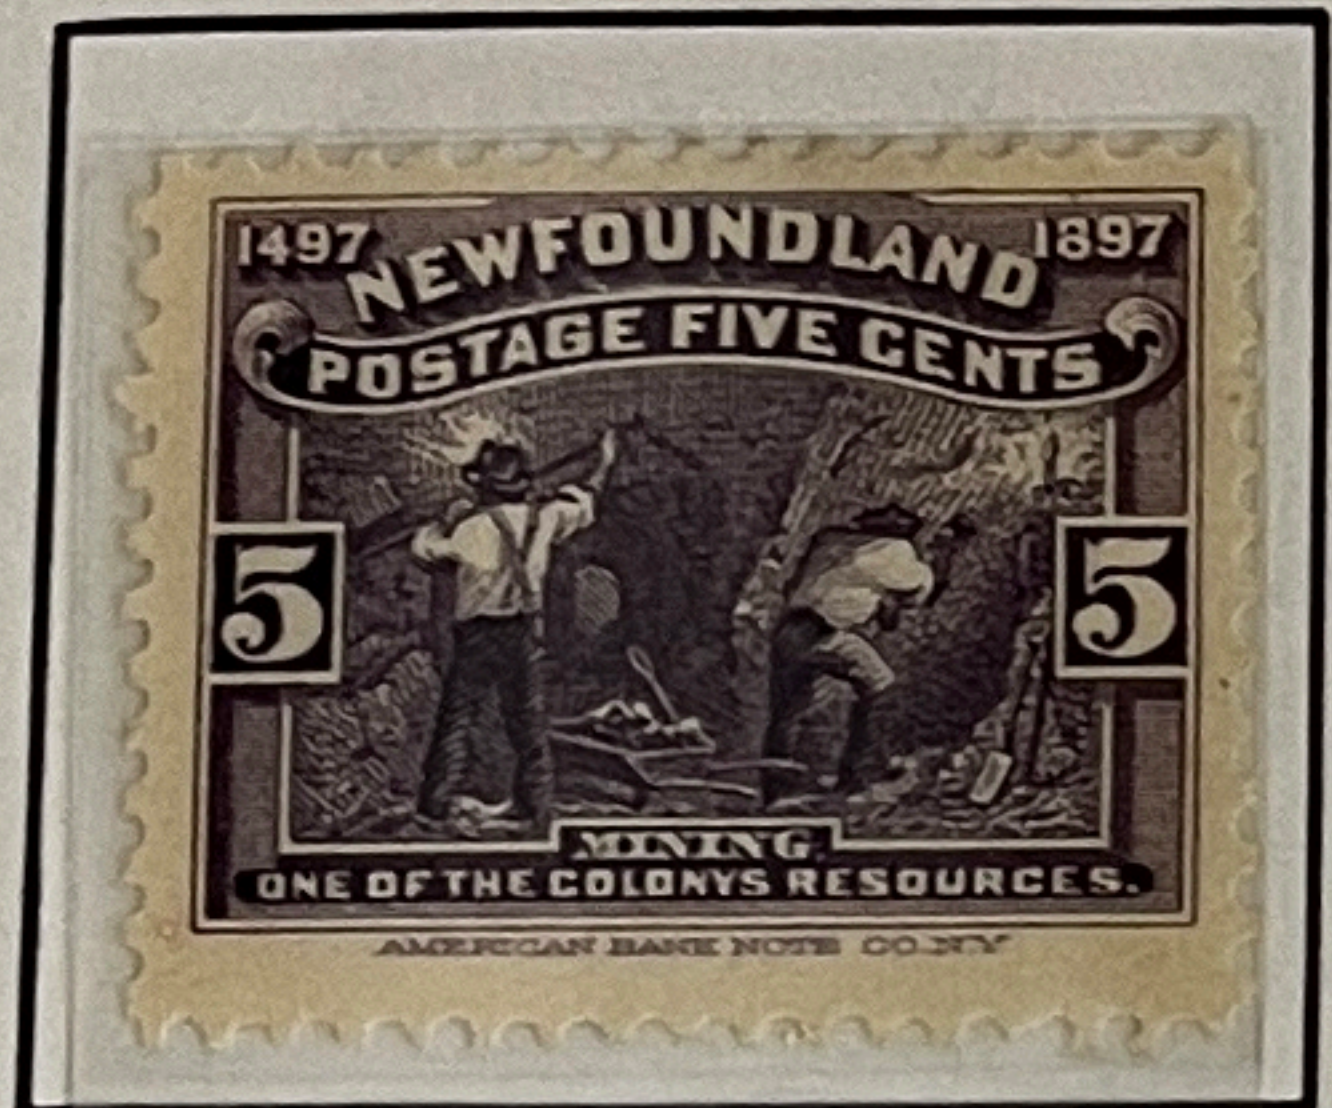

NEWFOUNDLAND

1897

400th ANNIVERSARY OF JOHN CABOT'S DISCOVERY OF NEWFOUNDLAND — 60th YEAR OF QUEEN VICTORIA'S REIGN

MINING