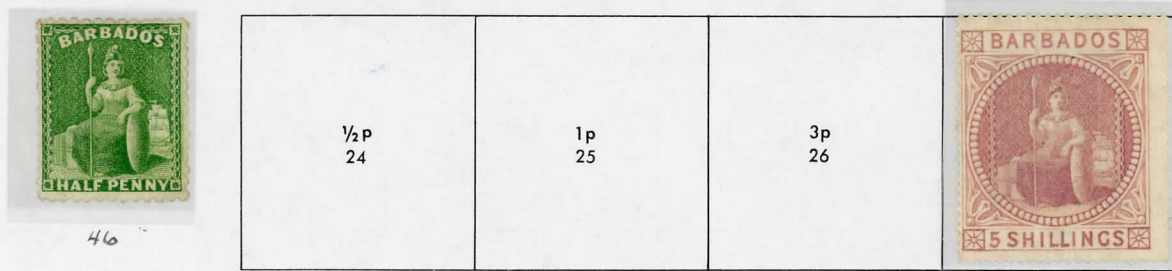

BARBUDA

Dependency of British colony of Antigua. Area: 62 sq mi; Pop: 979; Lang: English; Cap: St. John's at Antigua. 12 pence = 1 shilling.

ISSUE OF 1922

BARBADOS

British colony. Area: 166 sq mi; Pop: 229,113 ('55); Lang: English; Cap: Bridgetown. 4 farthings = 1 penny; 12 pence = 1 shilling; 20 shillings = 1 pound. 1950: 100 cents = 1 dollar (West Indian).

53

50

51

52

47

55

49

56?