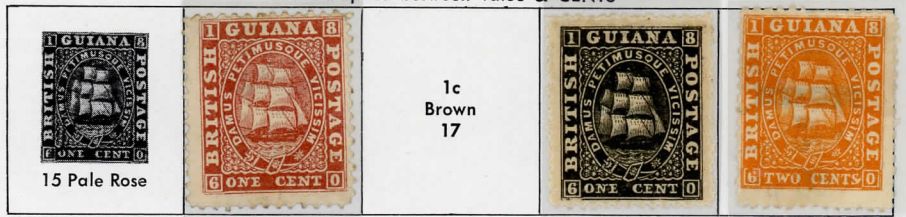

BRITISH GUIANA

ISSUES OF 1860-76

Wide space between value & CENTS

Narrow space between value & CENTS

| | | | | |
|--------------------------------|--------------------------------|----------|-----------|-----------|
| OFFICIAL on 1c 35 | OFFICIAL on 2c 36 | 8c 37 | 12c 38 | 24c 39 |
|--------------------------------|--------------------------------|----------|-----------|-----------|

Watermark

BRITISH GUIANA

ISSUES OF 1877-82,

Watermark 

#40-44 optd OFFICIAL

| | | | | |
|--------------------------------|----------|----------|----------|----------|
| OFFICIAL on 1c 54 | 2c 55 | 4c 56 | 6c 57 | 8c 58 |
|--------------------------------|----------|----------|----------|----------|