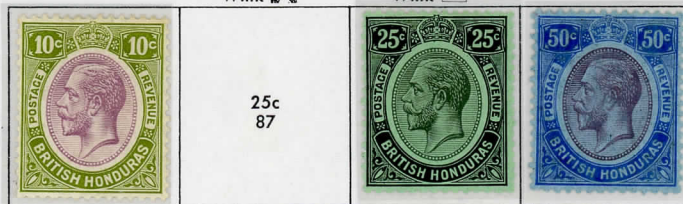

ISSUES OF 1913-22

Violet moire overprint

BRITISH HONDURAS

ISSUES OF 1922-35

Wmk 

Wmk 

103

BRITISH HONDURAS