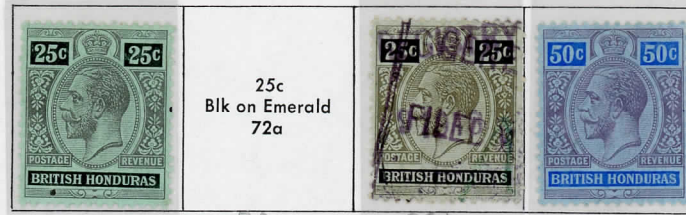

BRITISH HONDURAS

British colony. Area: 8,867 sq mi; Pop: 75,778 ('53); Lang: English (official), Spanish; Cap: Belize.
12 pence = 1 shilling. 1888: 100 cents = 1 dollar.

ISSUES OF 1866-91

No watermark

Watermark

Watermark

Small local overprint

Large London Overprint

BRITISH HONDURAS

ISSUES OF 1891-1911

51

Watermark

BRITISH HONDURAS

ISSUES OF 1913-22

Violet moire overprint

BRITISH HONDURAS

ISSUES OF 1922-35

Wmk 

Wmk 

103

BRITISH HONDURAS