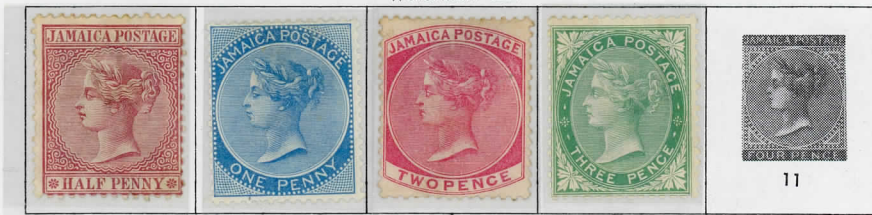

# JAMAICA

British Colony. Area: 4411 sq mi; Pop: 1,430,000 ('51); Lang: English; Cap: Kingston. 12 pence = 1 shilling; 20 shillings = 1 pound (£).

ISSUES OF 1860-90

Watermark 

Scott 1

2

5b

Watermark 