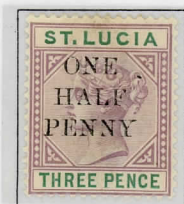

Revenue Stamps

Revenue on 1/2p R17	on 1p Black R18	on 1p Rose Carmine R19	on 4p Lemon Yellow R20

REVENUE on 1p Slate R21	1p Mauve R22