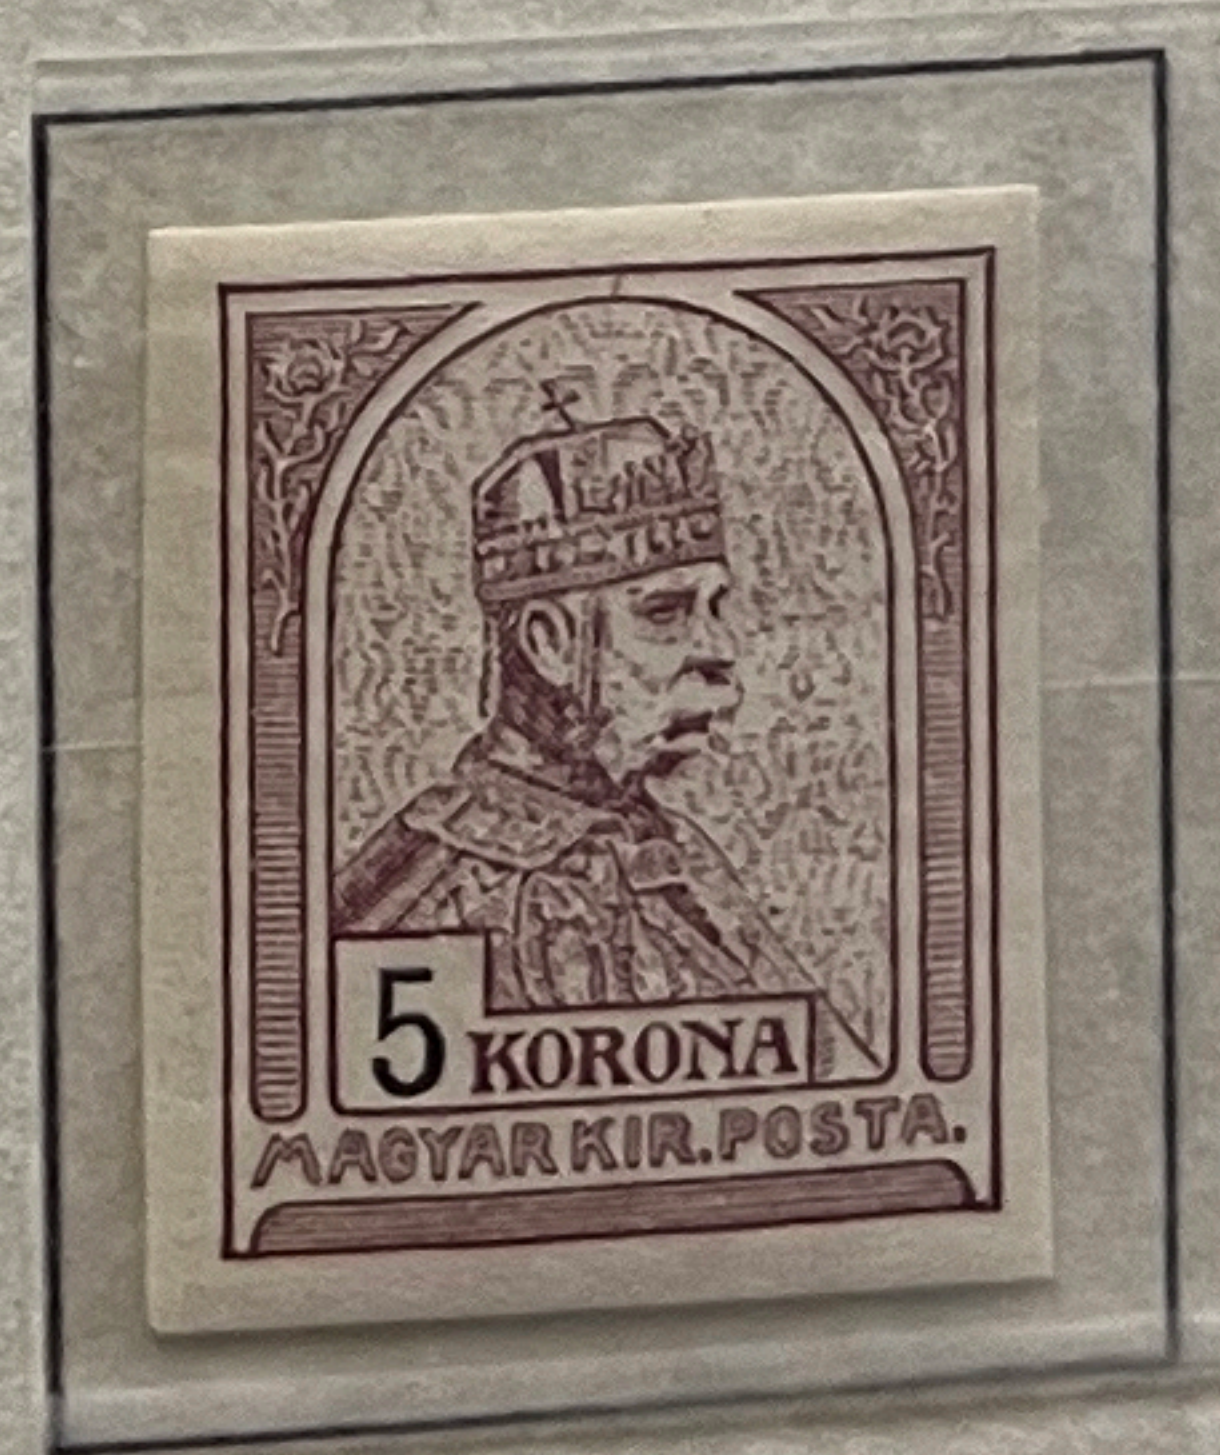

HUNGARY

"Turul" and Crown of St. Stephen, Franz Josef I
Watermarked Crown
Perforated 15
1908-13

2.00

2.40

10.00

16F