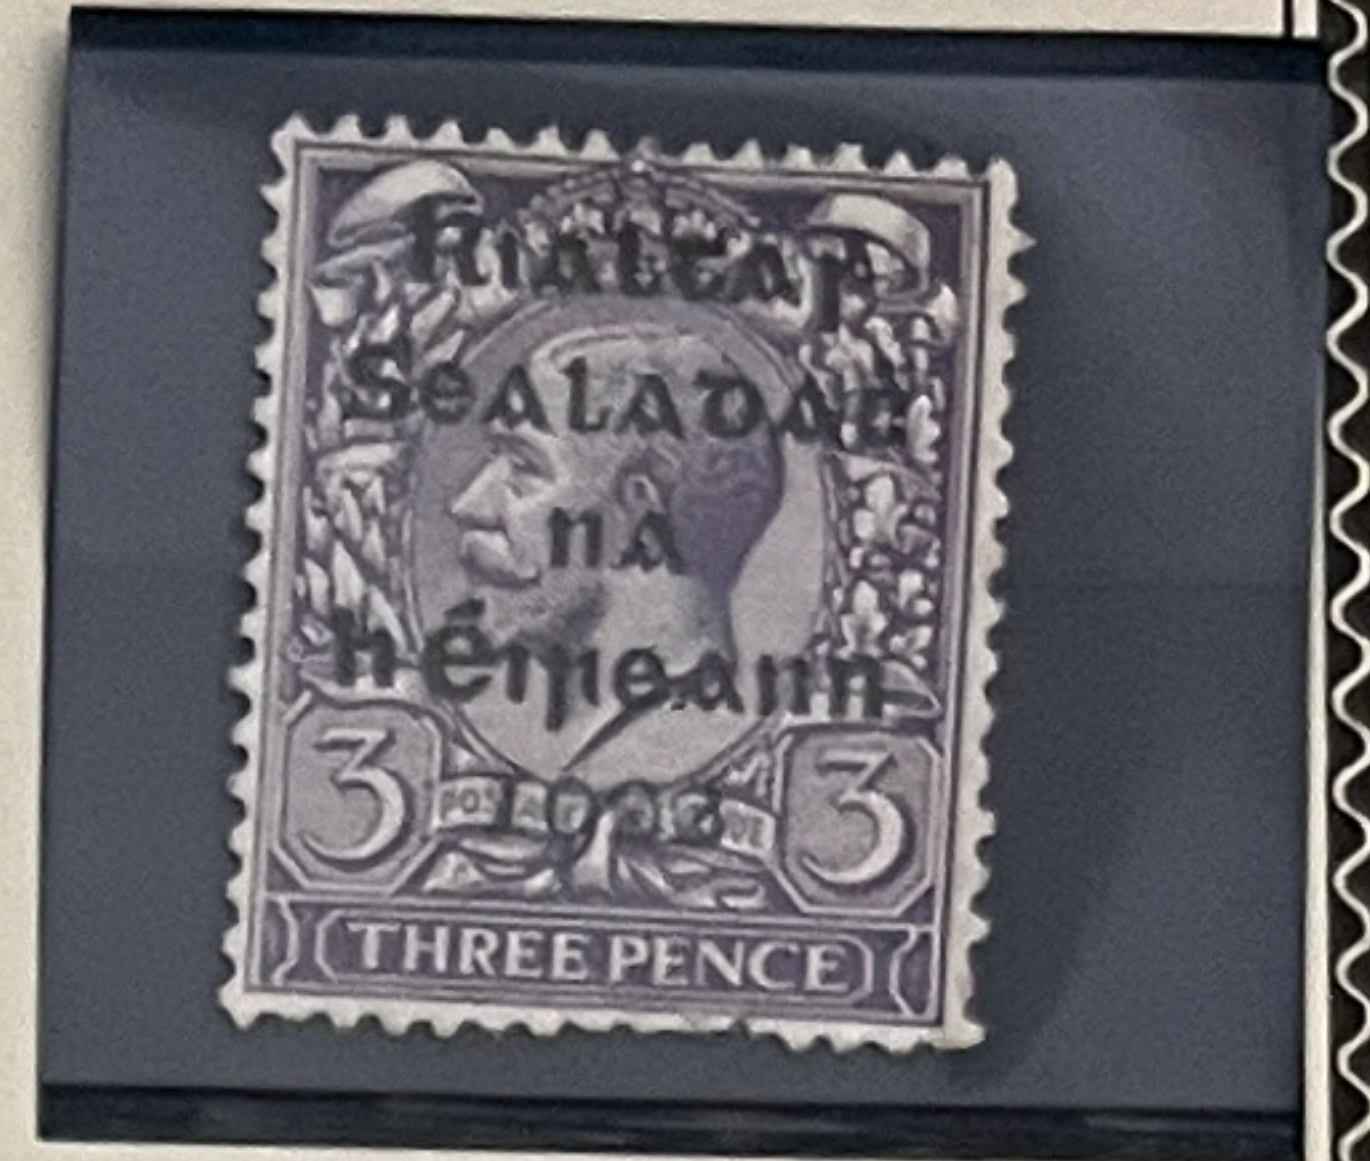

Short 1

5 P YELLOW BROWN Scott No. 6	9 P BLACK BROWN Scott No. 7	10 P LIGHT BLUE Scott No. 8

Same Overprinted in Red $\frac{2}{4}$ P ULTRAMARINE Scott No. 9	4 P SLATE GREEN Scott No. 10	Overprinted in Carmine 4 P SLATE GREEN Scott No. 10A	9 P BLACK BROWN Scott No. 11

Watermarked Large Crown and G. V. R.