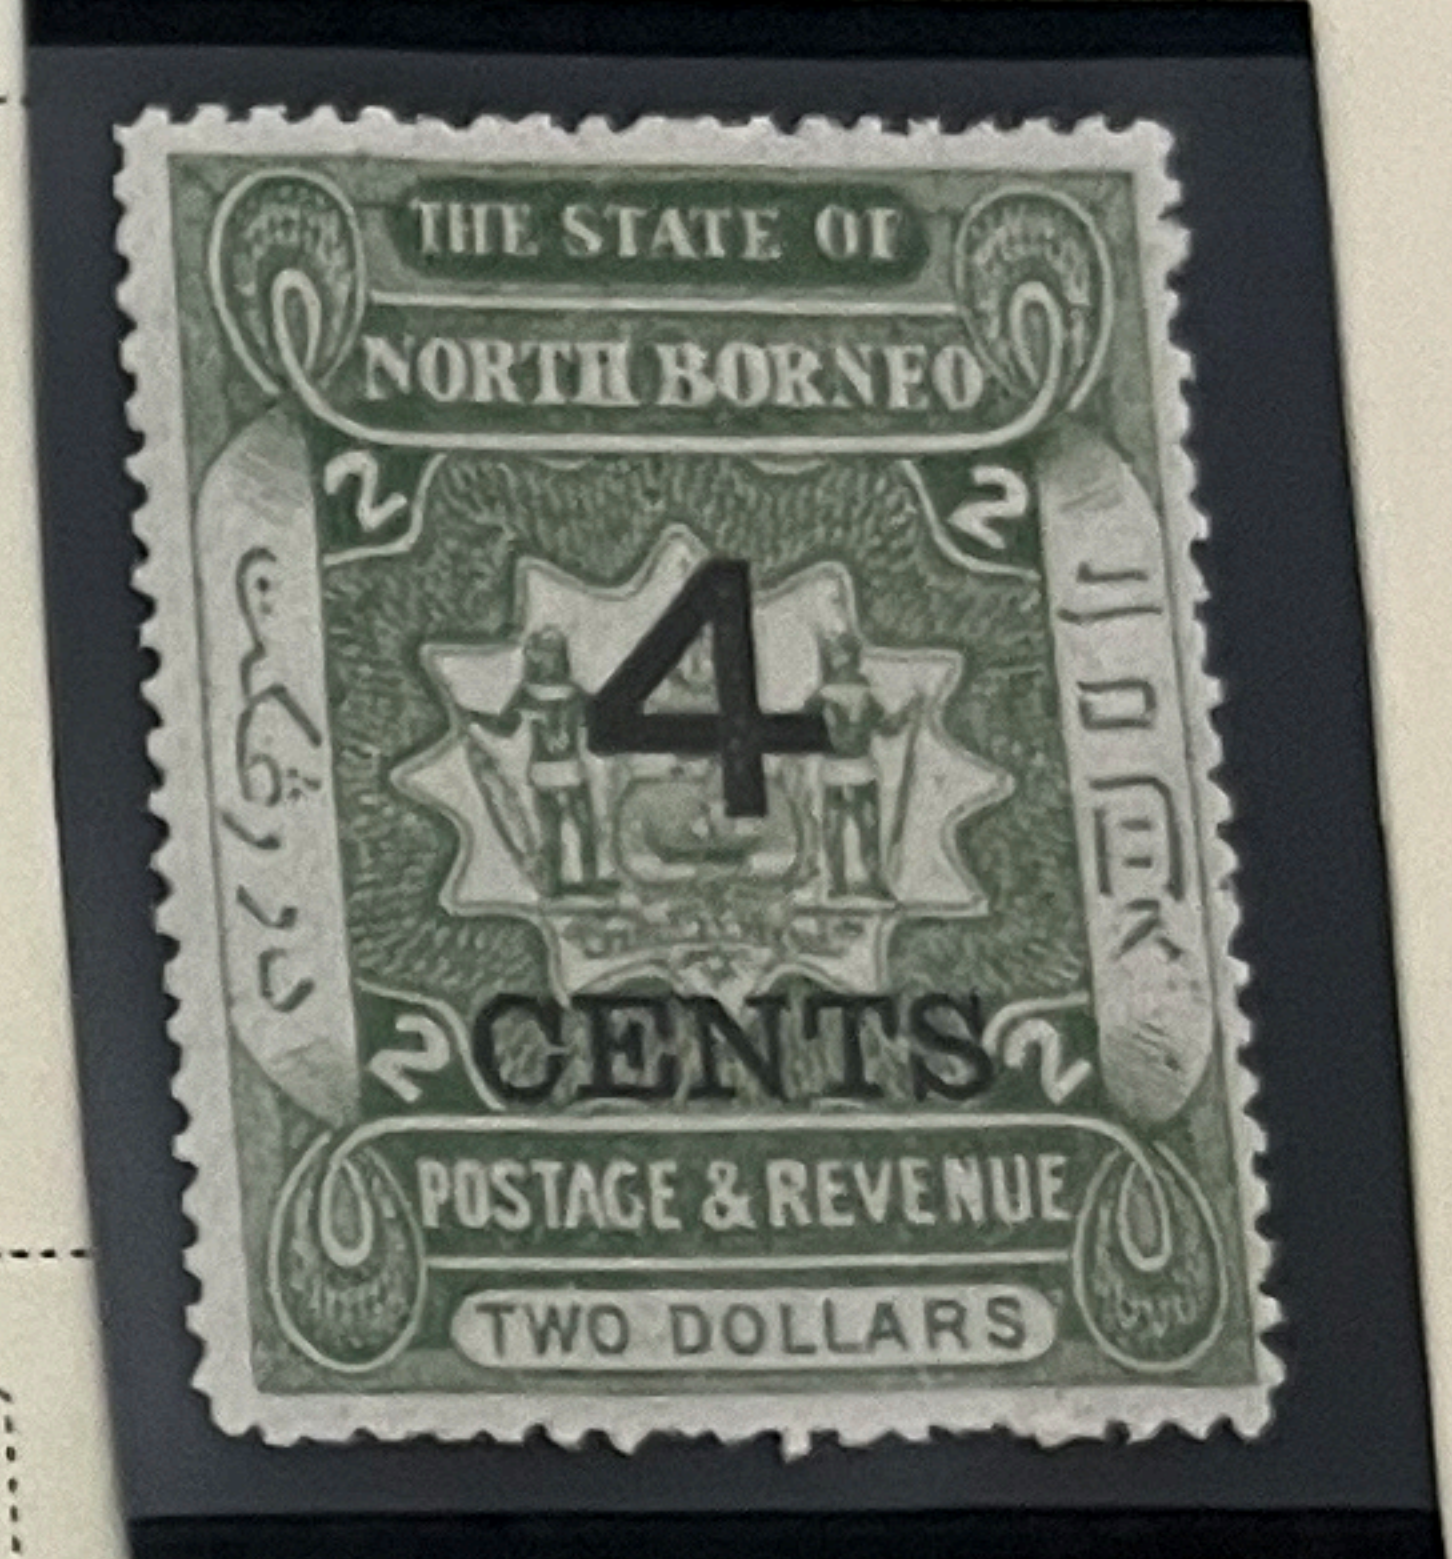

# NORTH BORNEO

Unwatermarked

1899

12 x 13

175  
350 + 09  
450 - 16

1900

Type of 1899  
4 C  
DEEP ROSE  
AND BLACK