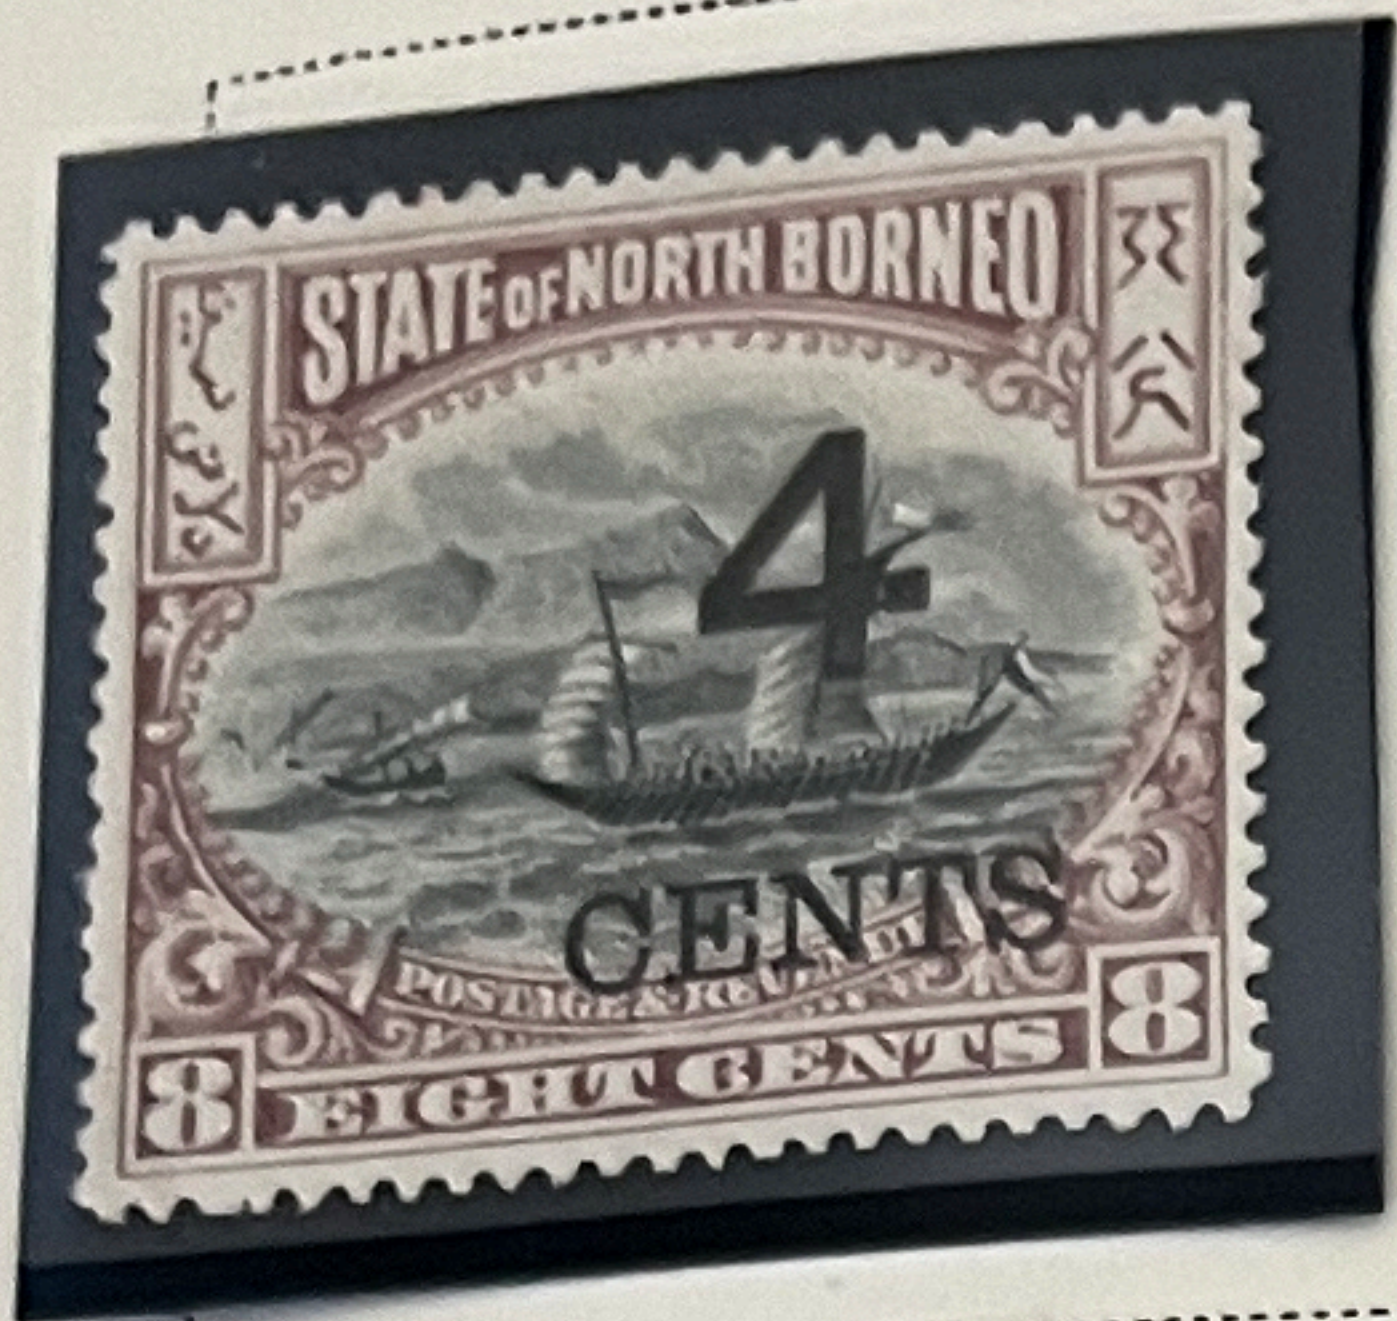

# NORTH BORNEO

Unwatermarked

1899

12 x 13

175  
350 + 09  
450 - 16

1900

Type of 1899  
4 C  
DEEP ROSE  
AND BLACK