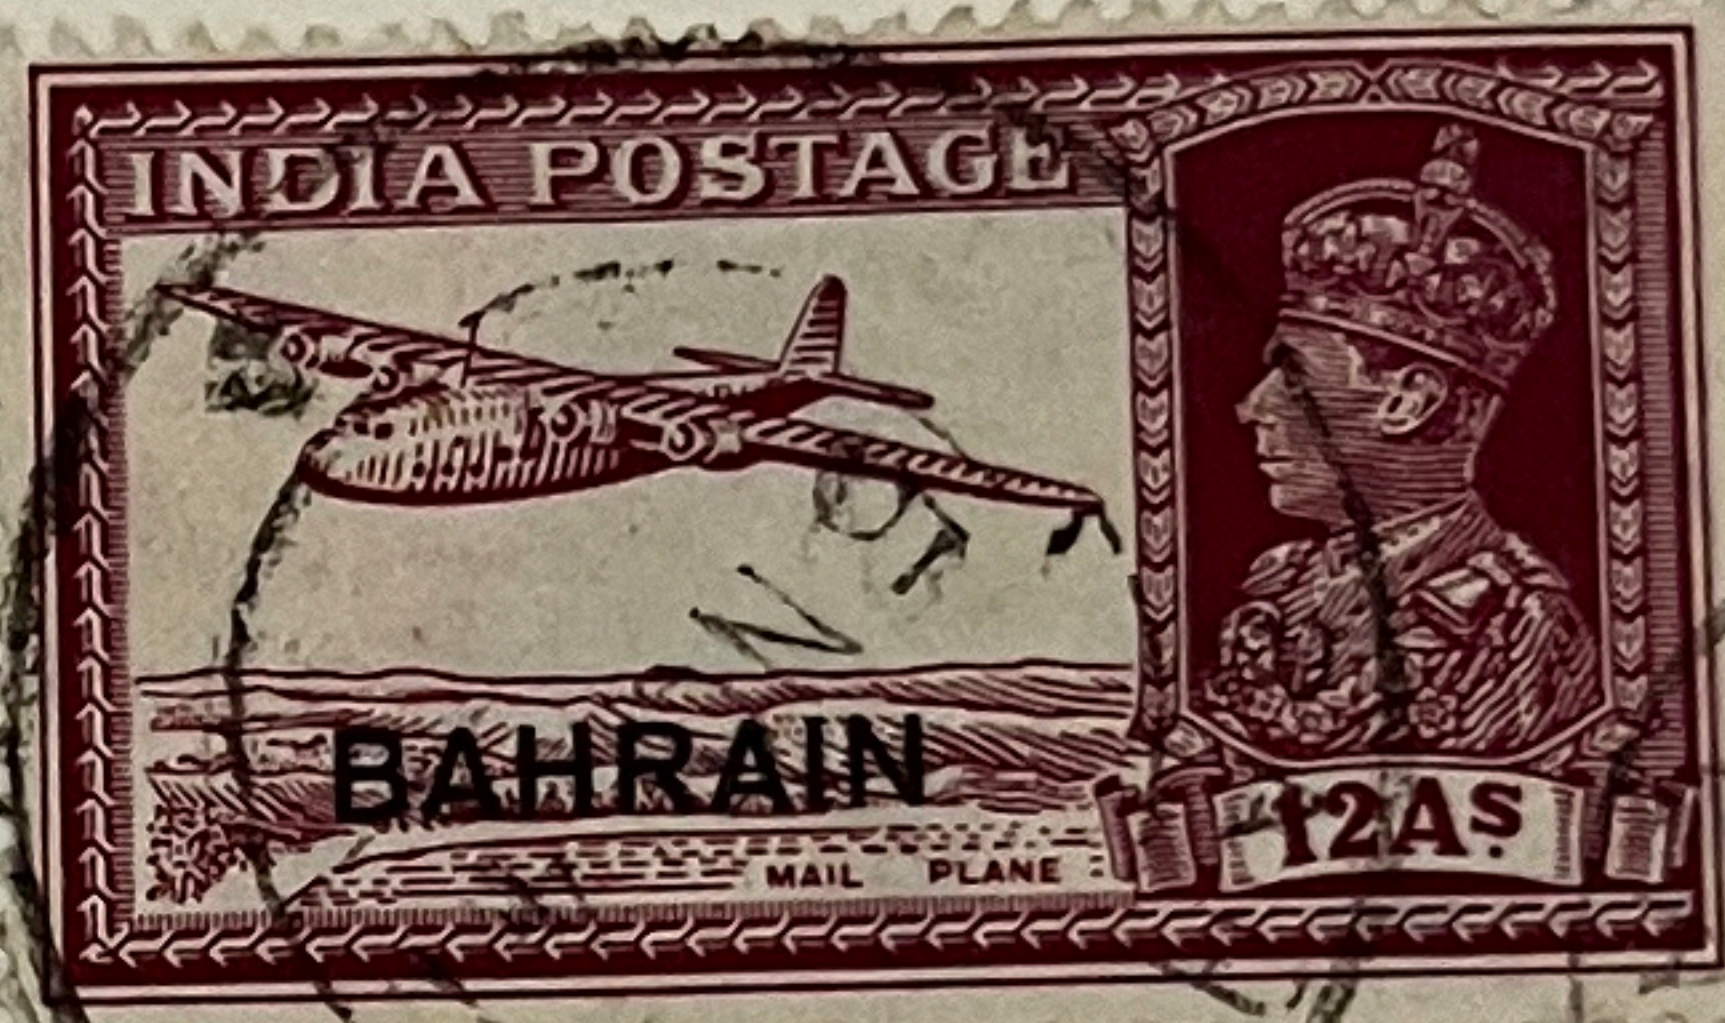

# BAHRAIN

Watermarked Multiple Stars

1938-41

Stamps of  
British India  
1937  
Overprinted  
Like cut  
3 P  
SLATE

2 A  
SCARLET

190-16 N 14

10 R  
ROSE CARMINE  
AND  
DARK VIOLET

15 R  
DARK GREEN  
AND  
DARK BROWN