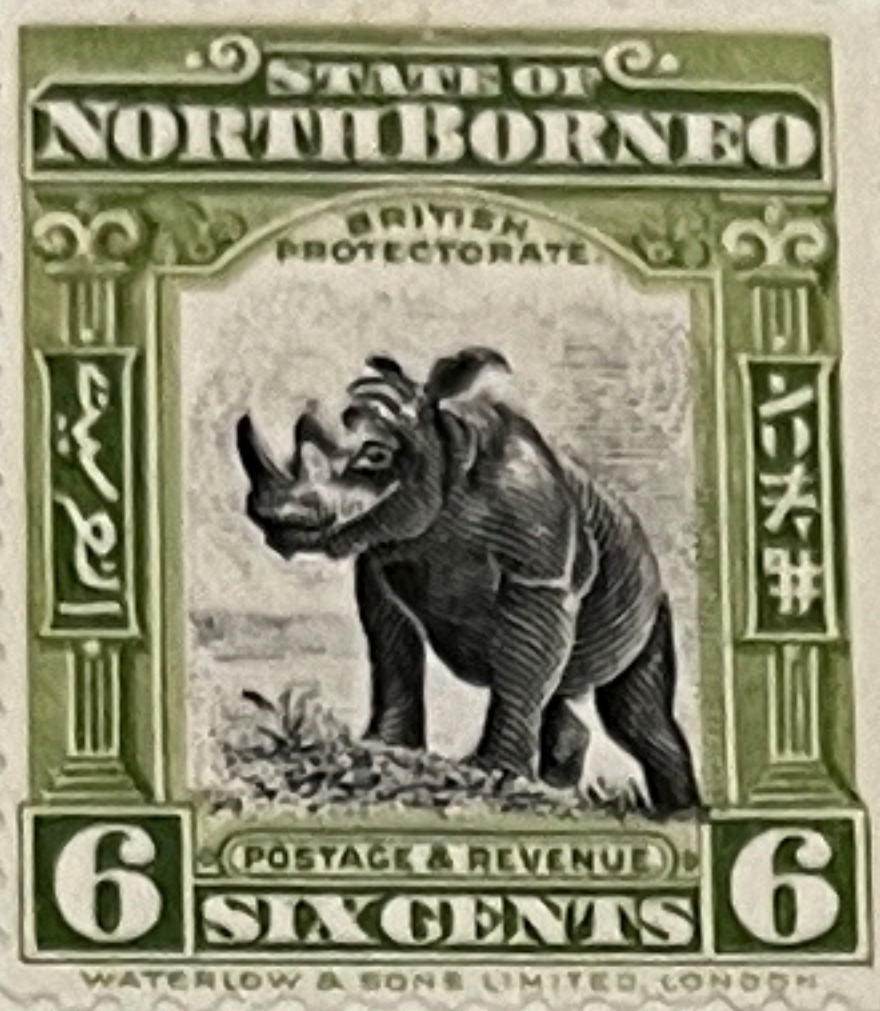

NORTH BORNEO

Unwatermarked
1926-28

177a 250-12

250

292a 300-16

300

1100-16

1100