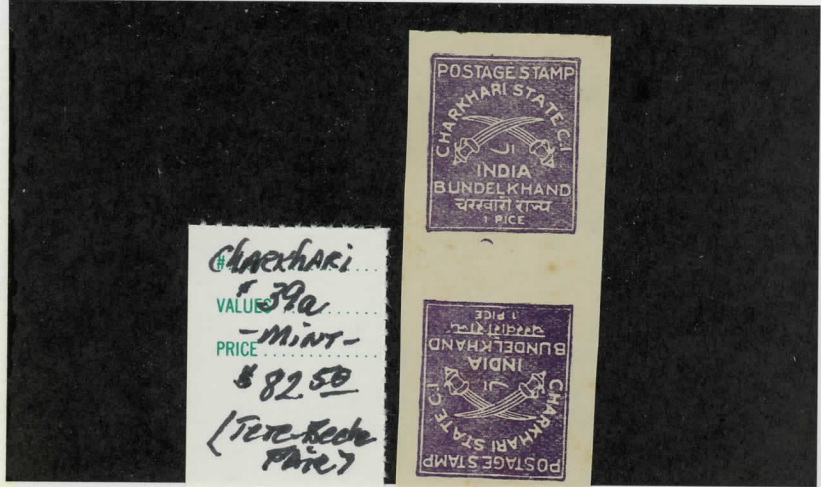

Charkhari
VALUE #39a
PRICE - MINT -
$82.50
(Tete-Beche Pair)

Style No. GK-104BK

Price _____