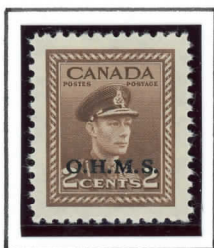

0CE 1-4; 0E5-11

CANADA

OFFICIAL STAMPS

KING GEORGE VI "WAR ISSUE" OF 1942-43 OVERPRINTED: O.H.M.S.

1949-50

O.H.M.S.

Air Mail

VARIETY:
Major Re-entry,
Double Frameline at Right