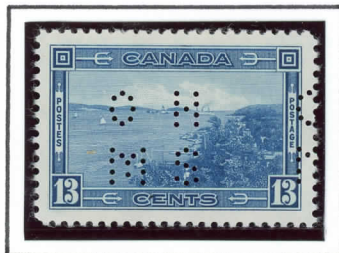

Analine Violet

Ø239-45i