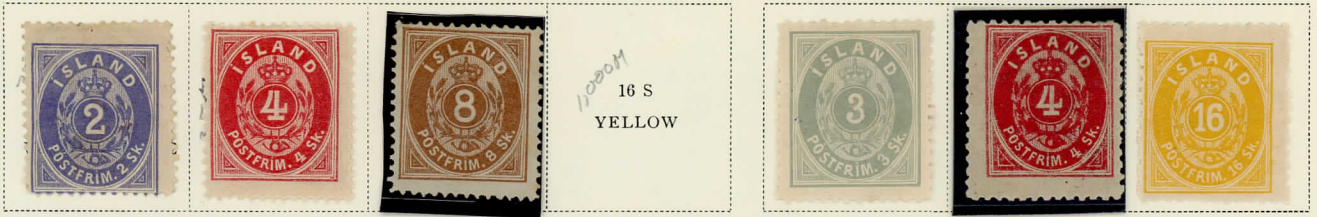

ICELAND

Watermarked Crown

1873

1876

1882-92

18

1900

ICELAND

Watermarked Crown

1900-02

1902-04

1902-03

Same Red Overprint Perf. 14 x 13½ 5 A YELLOW GREEN	6 A GRAY	20 A DULL BLUE
--	-------------	-------------------

Same Black Overprint 3 A ORANGE	10 A CARMINE	16 A BROWN			
--	-----------------	---------------	--	--	--