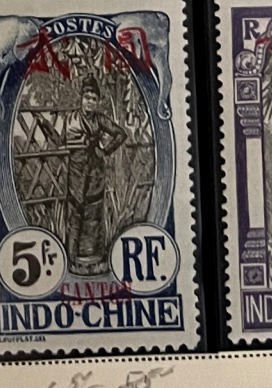

1300-

FRANCE  
 Offices in China  
 CANTON  
 Unwatermarked  
 1906

\* Double  
 3RD CHARACTER

67<sup>00</sup>  
 75 C  
 DEEP VIOLET  
 ON ORANGE  
 Scott No. 43

1908

293<sup>15</sup>  
 277<sup>74</sup>  
 0(17)