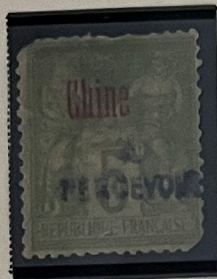

### POSTAGE DUE STAMPS

Unwatermarked

1901-07

700/42 1000/6 1000/12 1903 120 170 1200/120

10 C BLACK ON LAVENDER Scott No. J8	15 C BLUE Scott No. J9	30 C BROWN ON BISTRE Scott No. J10	Purple Handstamp 5 C YELLOW GREEN Scott No. J11	10 C BLACK ON LAVENDER Scott No. J11A	15 C BLUE Scott No. J12	30 C BROWN ON BISTRE Scott No. J13
--	------------------------------	---	---	--	-------------------------------	---