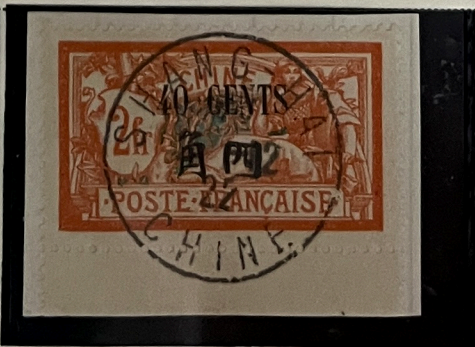

FRANCE

Offices in China

Unwatermarked

1907

340 500

320 1350 1350

430
410
(8)

1911-22

500/20

420

750/5

550
20 C
On 50 C
BLUE
Scott No. 70

1922

20200
(7)

1000

760

1922

500/20 600 1000 1300 800 1100 1200

40 58 40

35 500

160 450

480
(9)

592