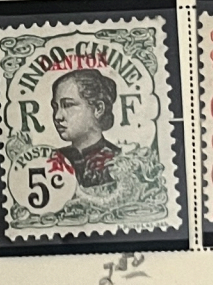

FRANCE
Offices in China
CANTON
Unwatermarked
1906

* Double
3RD CHARACTER

67⁰⁰
75 C
DEEP VIOLET
ON ORANGE
Scott No. 43

1908

293¹⁵
277⁷⁴
0(17)

749-