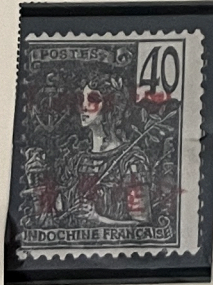

1904
BROWN
ON AZURE
Scott No. 12

1906