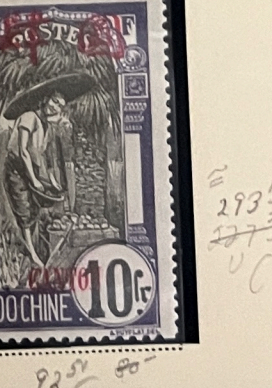

1300-

FRANCE  
 Offices in China  
 CANTON  
 Unwatermarked  
 1906

\* Double  
 3RD CHARACTER

67<sup>00</sup>  
 75 C  
 DEEP VIOLET  
 ON ORANGE  
 Scott No. 43

1908

293<sup>15</sup>  
 277<sup>74</sup>  
 0(17)