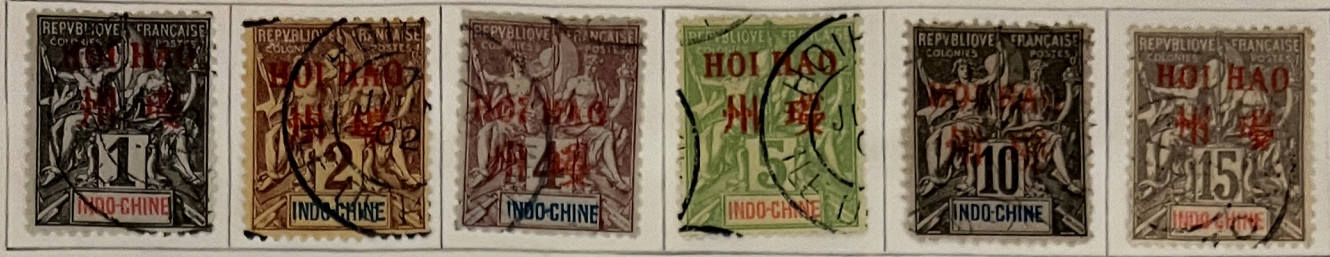

Value dupts

106-

371-

FRANCE
OFFICES IN CHINA

Hoi Hao

1901

Red Opt

+13-15