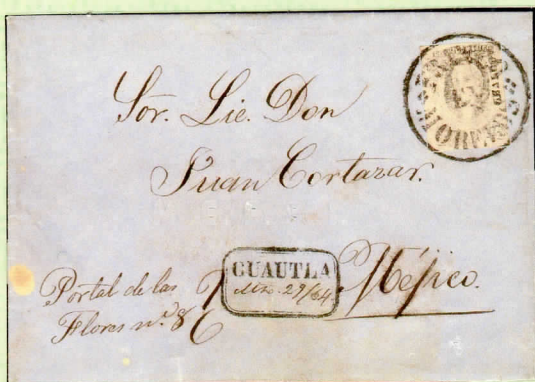

MEXICO — ELMHURST PHILATELIC SOCIETY INTERNATIONAL

No. 20113 G

Date 1 Mar 2001

THE MEPSI EXPERT COMMITTEE
P.O. Box 1133 • West Covina, CA 91793

We have examined the enclosed Mexico,

1861 2 reales black on pink (Scott's #8);
used on cover to Mexico City, overprinted Chalco,
canceled Morelos (Schatzkès #94) also bears a
Cautla postmark (Schatzkès #97).

Submitted by **Dr. Manuel Cesar Iglesias**

of which a photograph is attached and are of the opinion that

This item is Genuine in all respects.

For the Expert Committee

Administrator