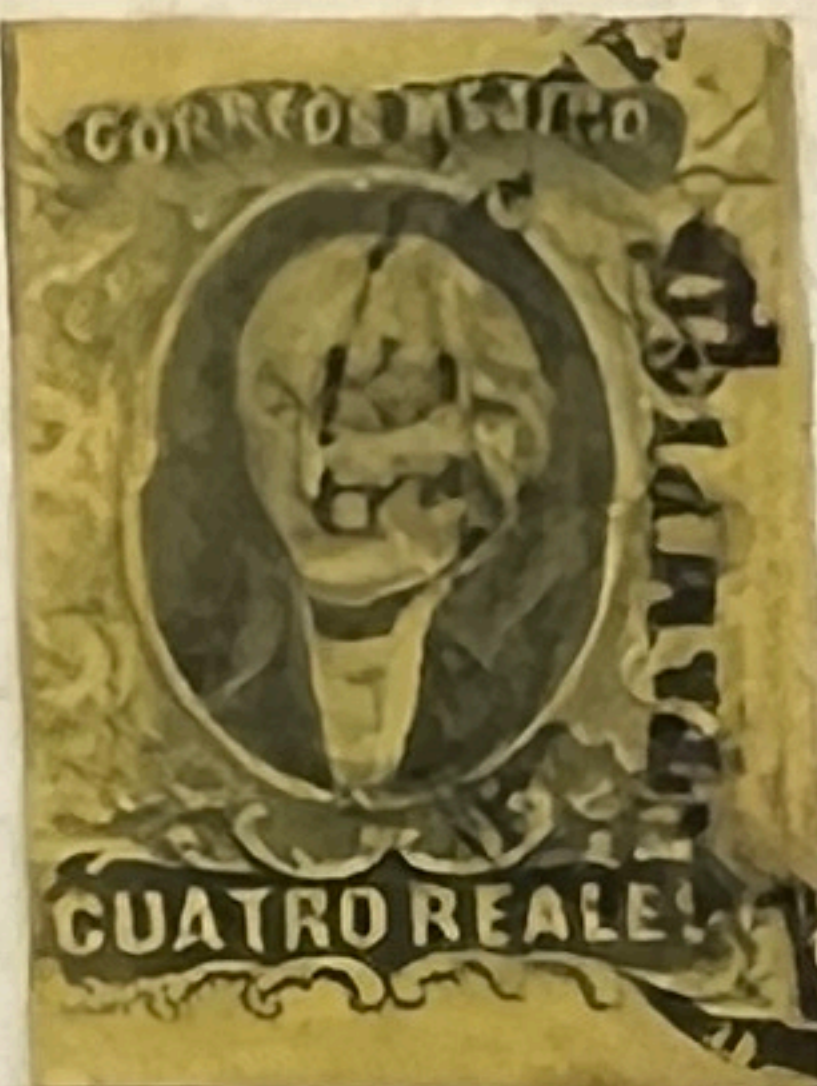

QUESTIONABLE
DOUBLE IMPRESSION?
NF 200

OUT OF DISTRICT
40 - MEXICO

Papel Grande

PLACA ROTA

APF NF 80

NF 80

NF 300-

#9 \$375 - Lincomanting
Ebay 8/27/00

NF 250

DOBLE, DISTRITO

NF 550

Nº 7 = 2.50 francos c/u
5 francos

1 real 1861

RARE DUO

RARE

- W/O OVERPRINT -