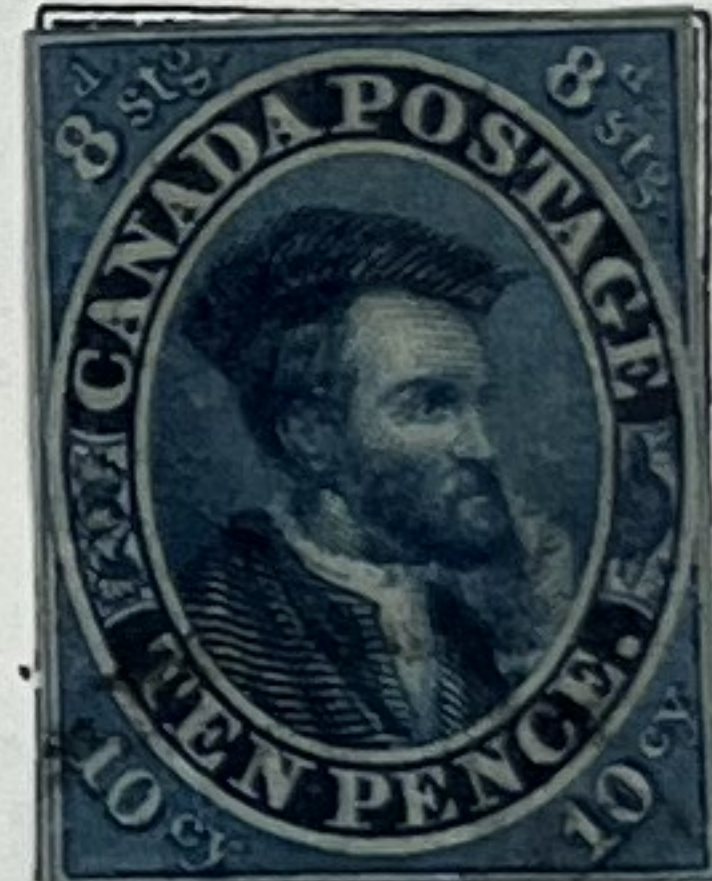

CANADA

GOVERNMENT—A British Dominion in North America. CAPITAL—Ottawa.  
 COINAGE—12 pence=1 shilling. 100 cents=one dollar.

Unwatermarked

1851

1000.-

350.-

450.-

1200.-

12 P  
BLACK

1855-57

100.-

3500.-

Type of 1851-52  
 Very Thick  
 Soft Wove Paper  
 6 P  
 DULL VIOLET

1650.-

8850

1858