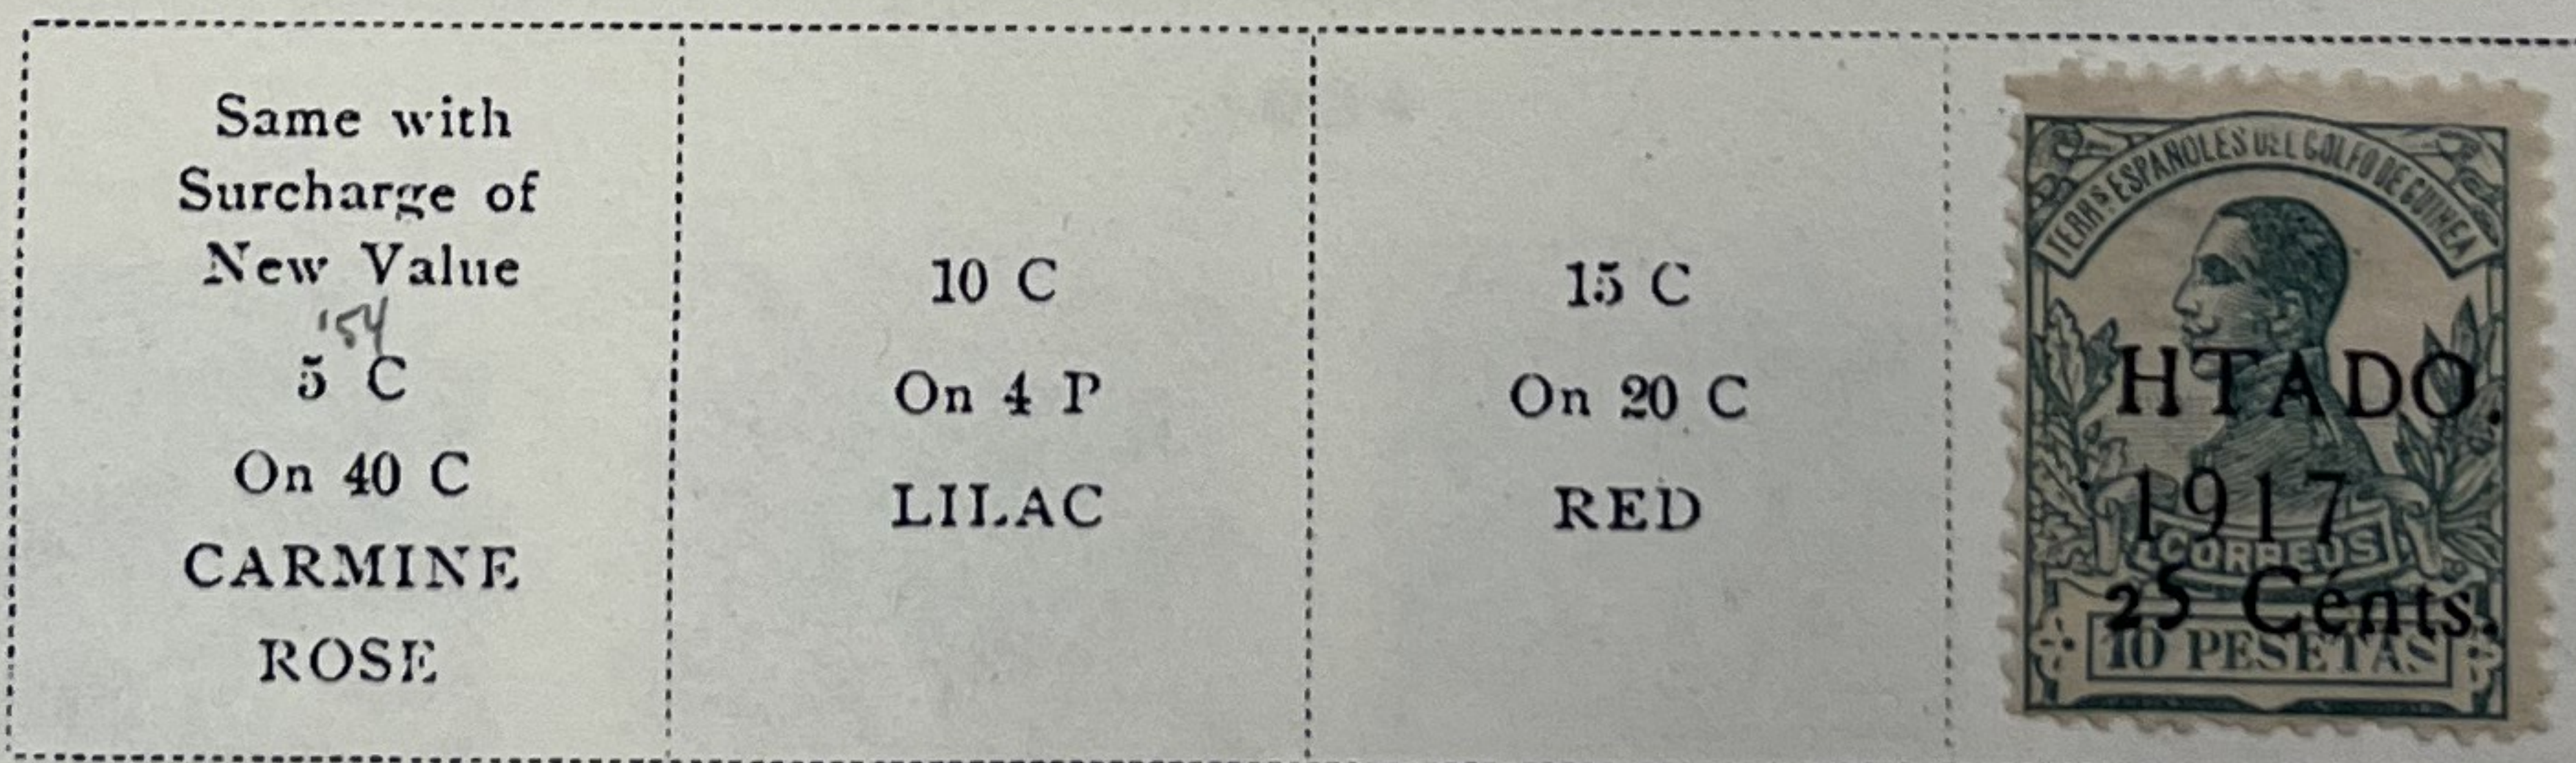

SPANISH GUINEA

Unwatermarked

1914

1917

1919

101

111

151

1861