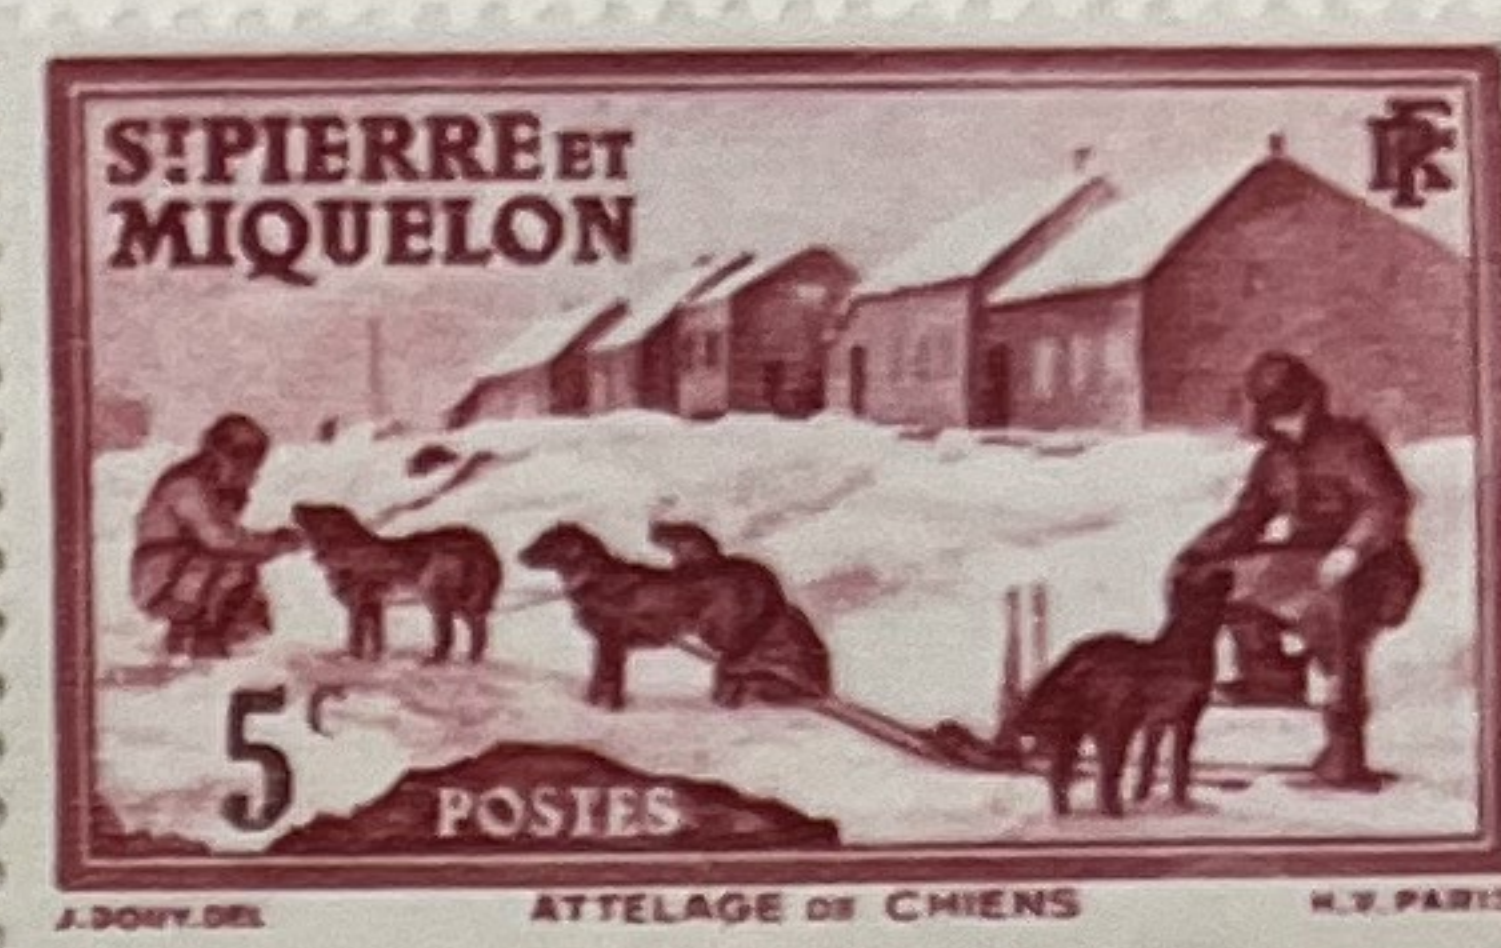

# ST. PIERRE AND MIQUELON

Unwatermarked

1938

1.50 F  
BLUE GREEN  
195