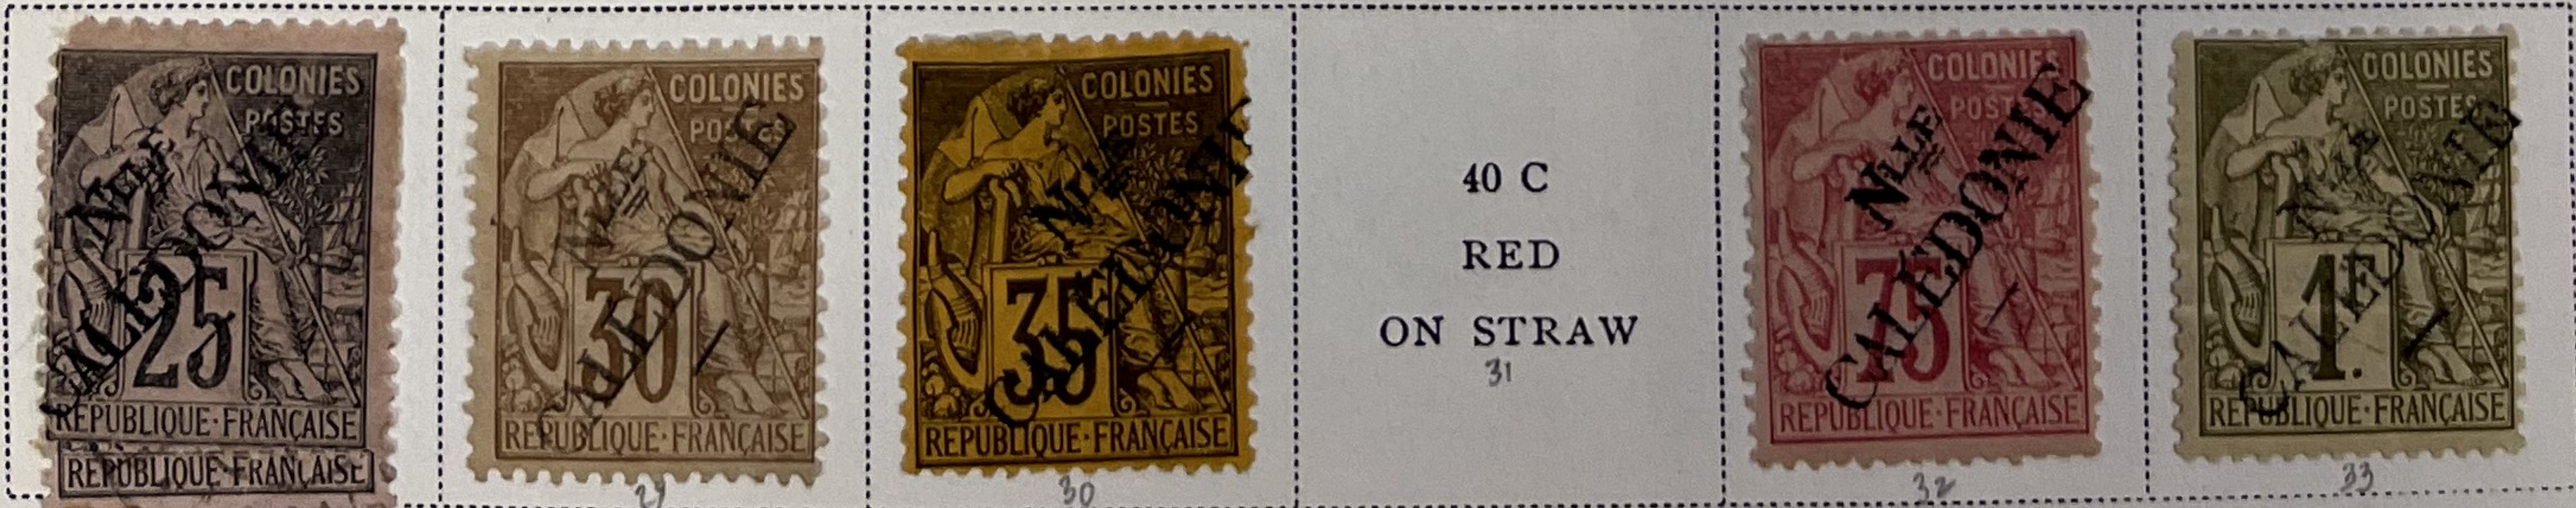

40 C
RED
ON STRAW

1357.50