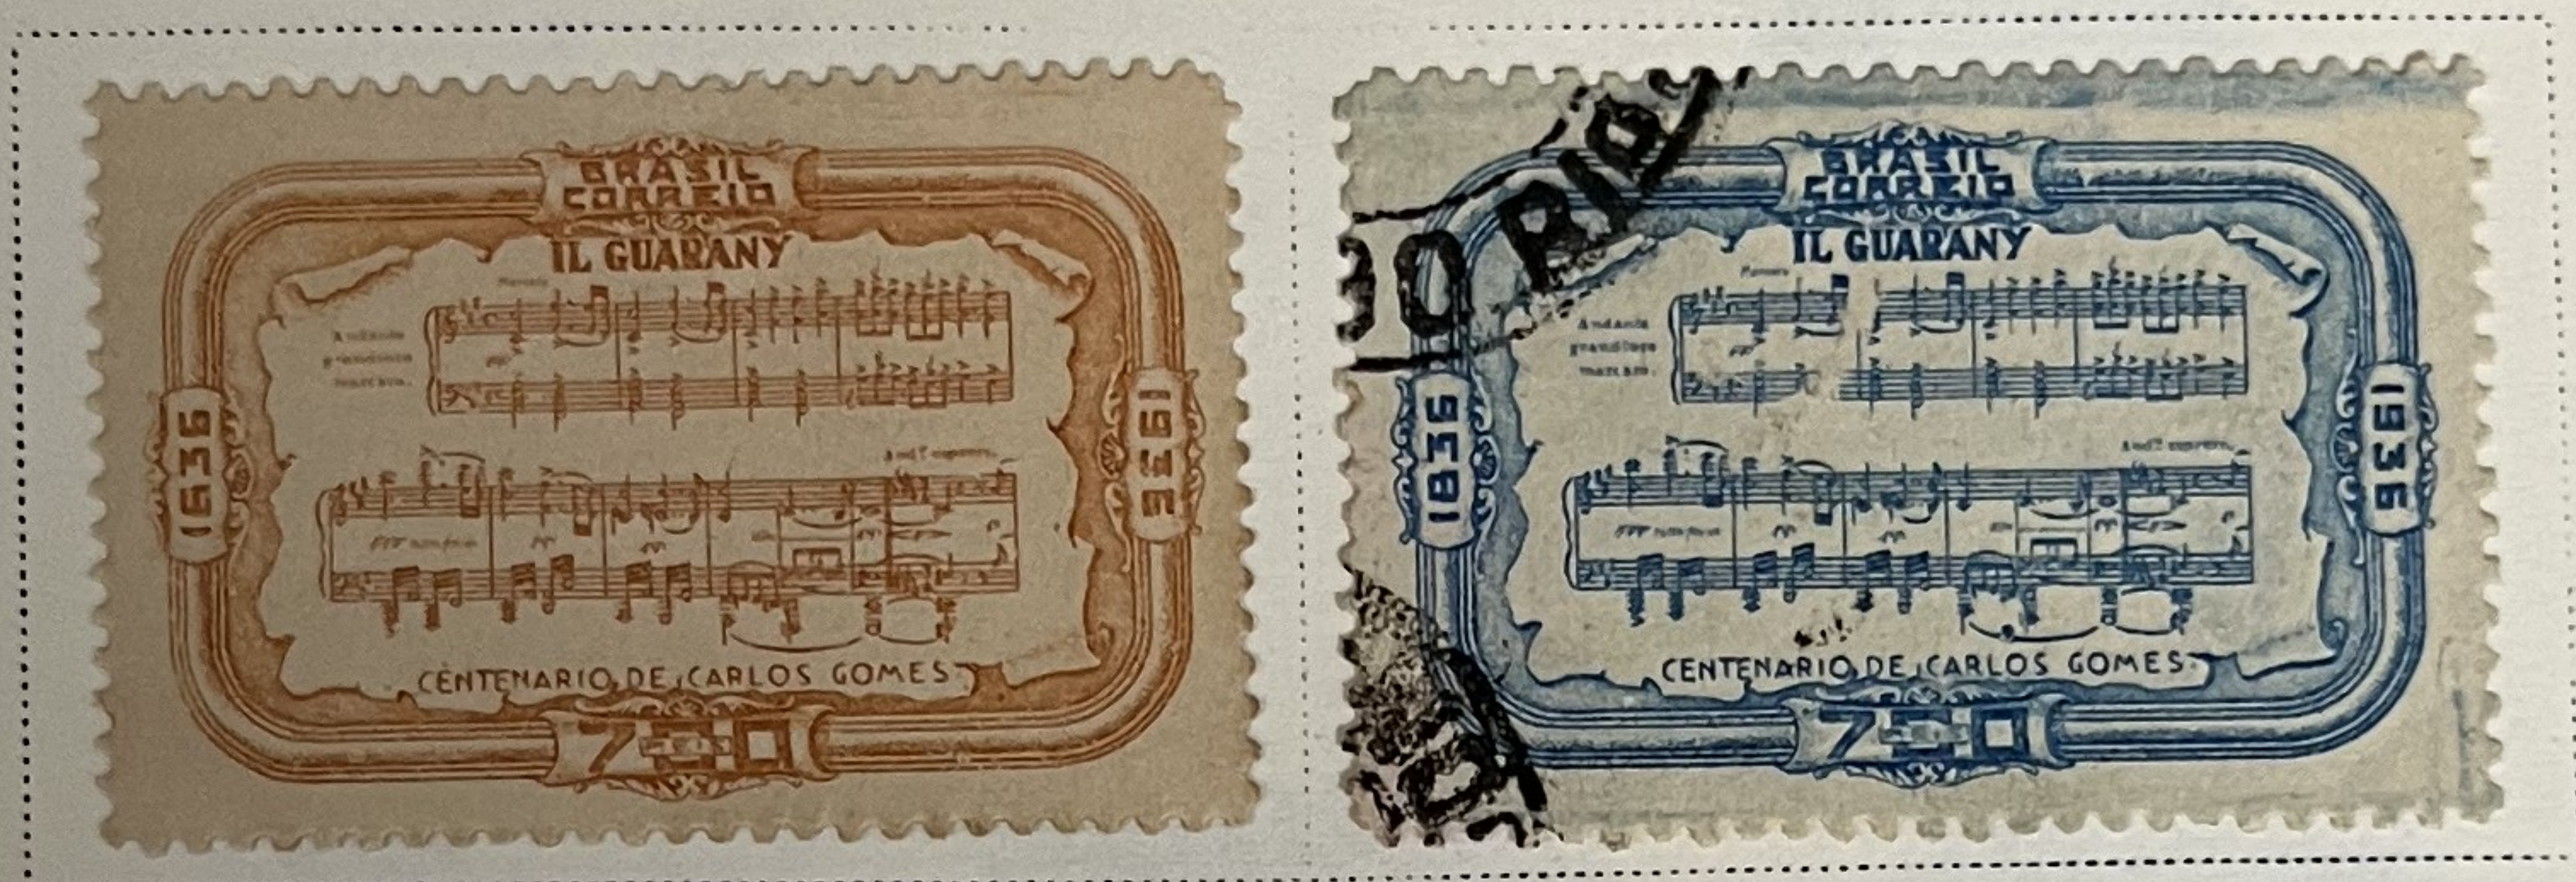

# BRAZIL

Watermarked Coat of Arms in Sheet

1936

Watermarked Rectangle Inscribed "Brasil Correio" enclosing Five Stars in a Circle

1936

Watermarked "Brasil Correio" Multiple

1936

Watermarked "Casa Da Moeda Do Brasil" and Small Formee Cross