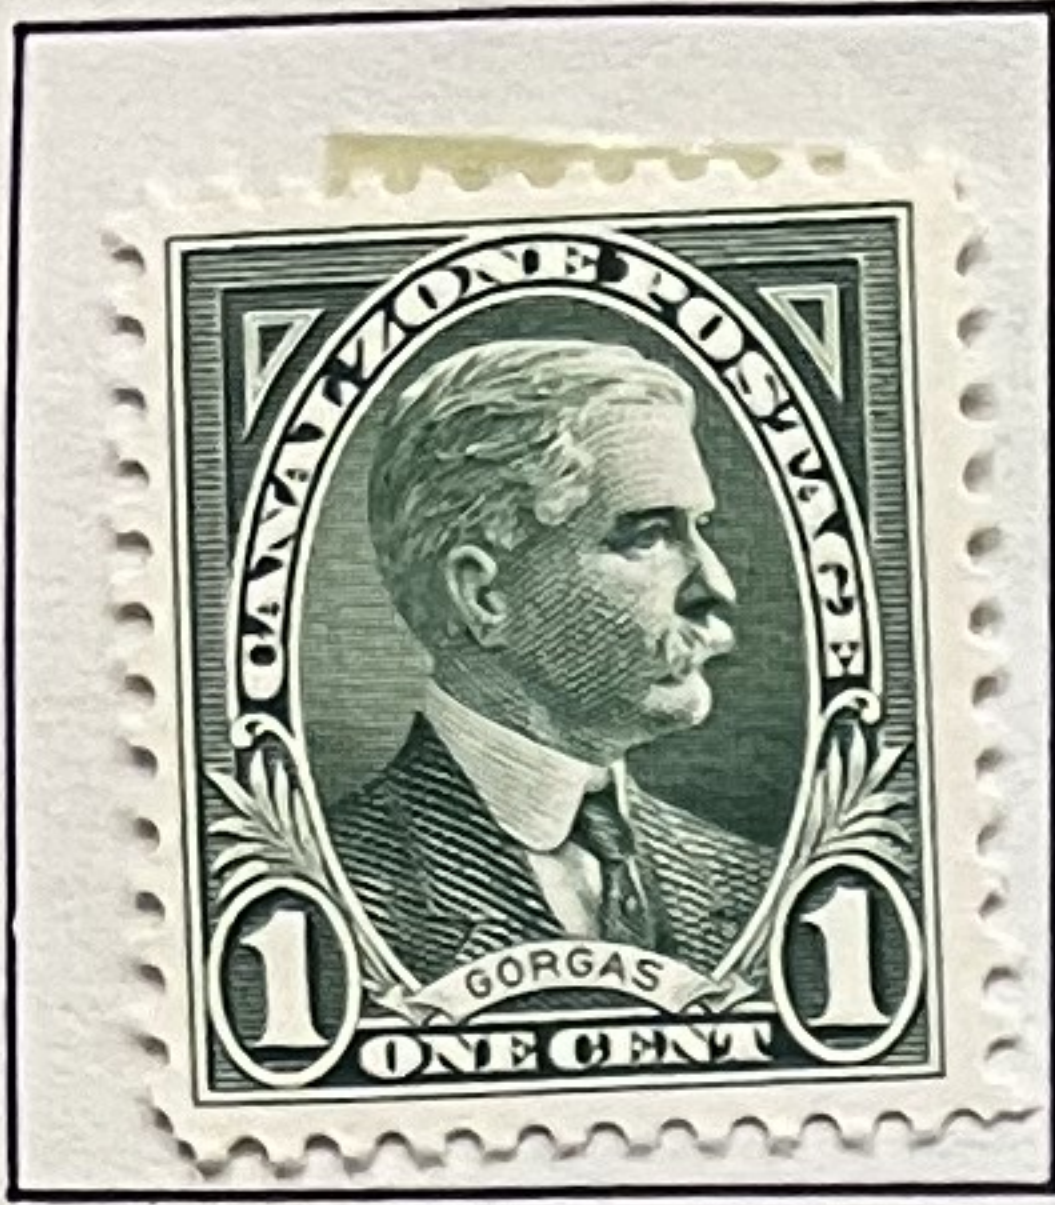

CANAL ZONE

1904

330-

1924-25: Flat Plate Printing: Perforated 11: Flat Top "A"

1925-26: Flat Plate Printing: Perforated 11: Pointed Top "A"

343-

333-

1927: Rotary Press: Perforated 10

1926: SESQUICENTENNIAL

1927: Perf. 10

1925-26 Perf. 11

1927-31: Rotary Press: Perforated 11x10 1/2

58-

1084

CANAL ZONE

1928-40

POSTAGE DUE STAMPS

1914

1924: Flat Top "A"

1925

973

1925: Pointed Top "A"

250-

33 1929-30