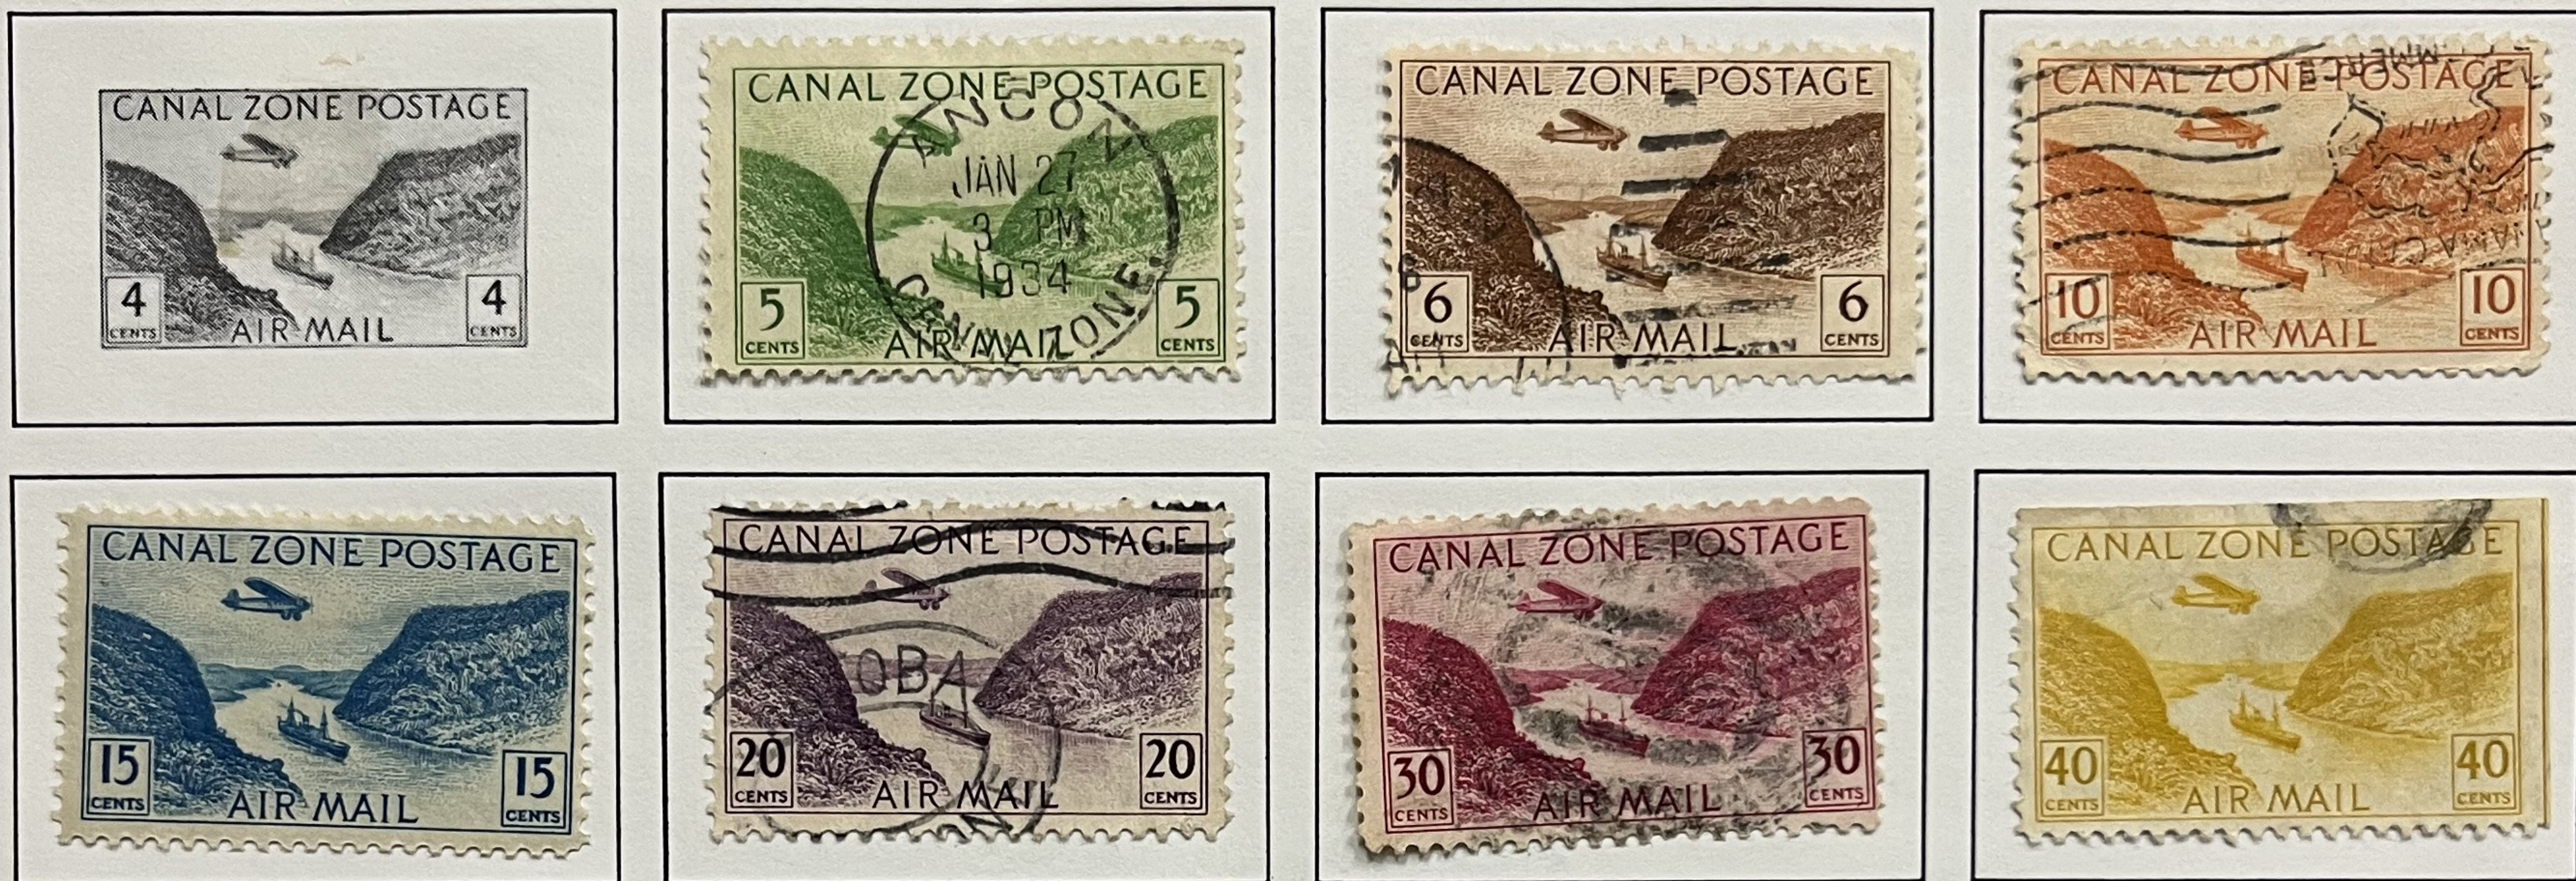

CANAL ZONE

1904

330-

1924-25: Flat Plate Printing: Perforated 11: Flat Top "A"

1925-26: Flat Plate Printing: Perforated 11: Pointed Top "A"

343-

333-

1927: Rotary Press: Perforated 10

60-

1931-49

1939: 25TH ANNIVERSARY OPENING OF CANAL

1931-49

4225

1951

1958

194-