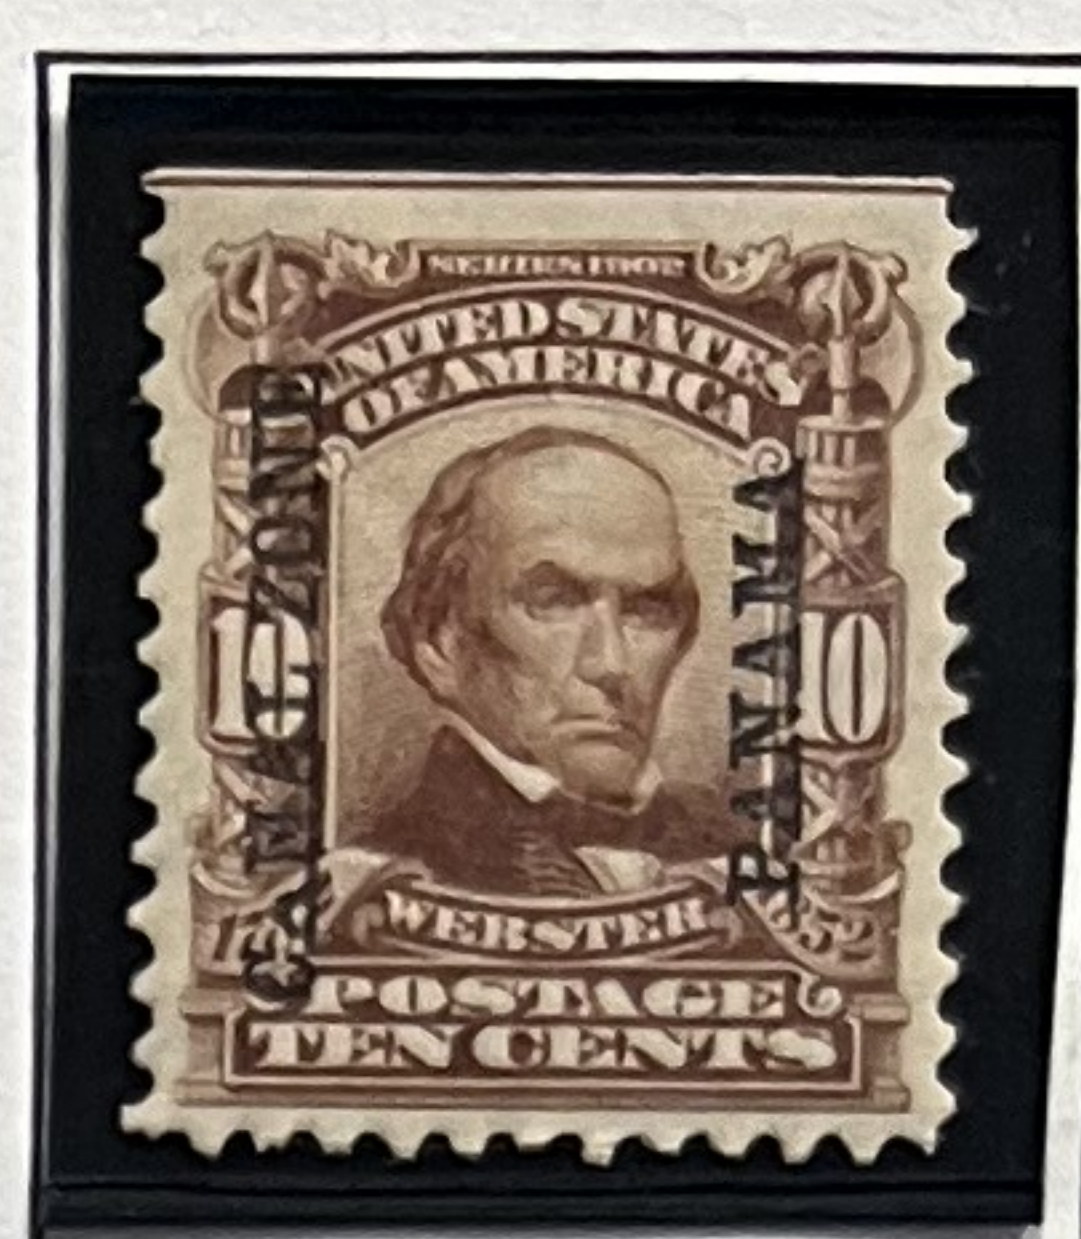

CANAL ZONE

1904

330-

1924-25: Flat Plate Printing: Perforated 11: Flat Top "A"

1925-26: Flat Plate Printing: Perforated 11: Pointed Top "A"

343-

333-

1927: Rotary Press: Perforated 10

1926: SESQUICENTENNIAL

1927: Perf. 10

1925-26 Perf. 11

1927-31: Rotary Press: Perforated 11x10 1/2

58-

1084

CANAL ZONE

1928-40

POSTAGE DUE STAMPS

1914

1924: Flat Top "A"

1925

973

1925: Pointed Top "A"

250-

33 1929-30