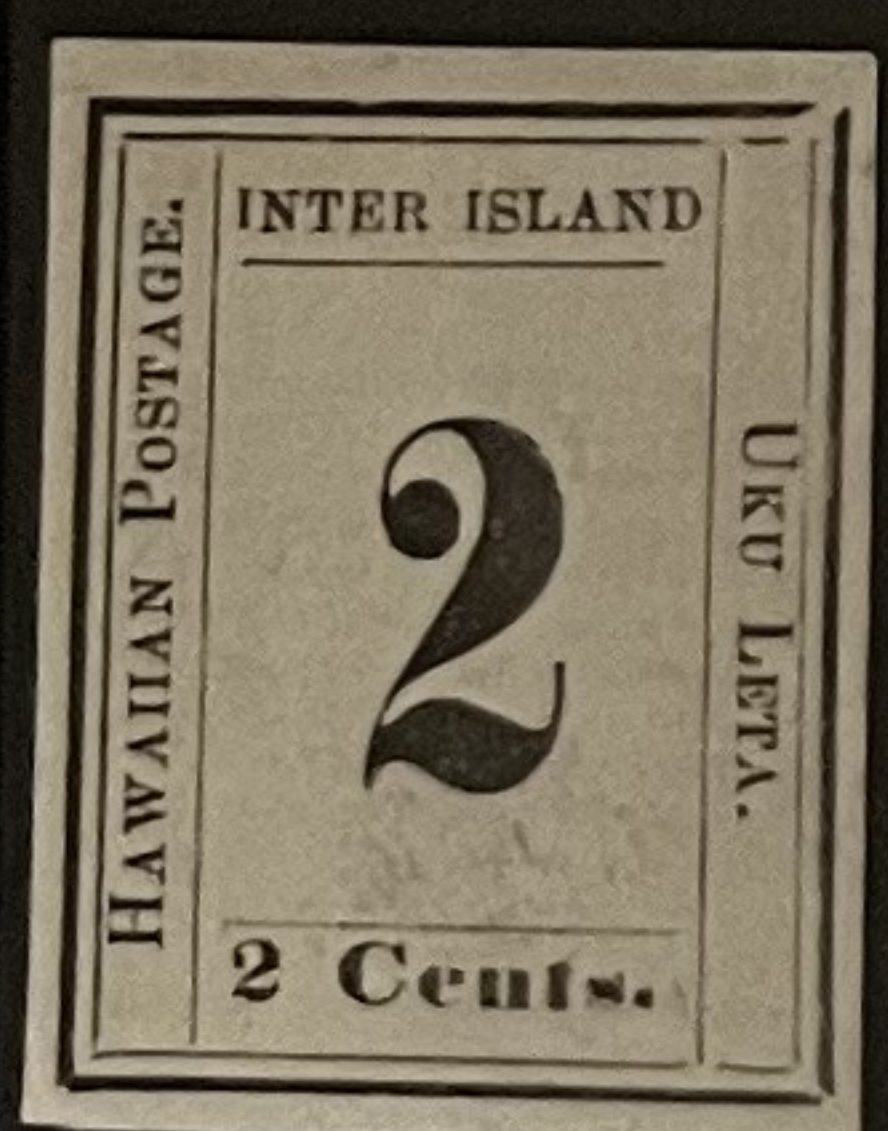

24 M, XF
H, NG
Pl. 7A, Ty III
pos. 3

American Philatelic Society

This APES guarantee is issued by the American Philatelic Society and not by individual

be binding on both parties.