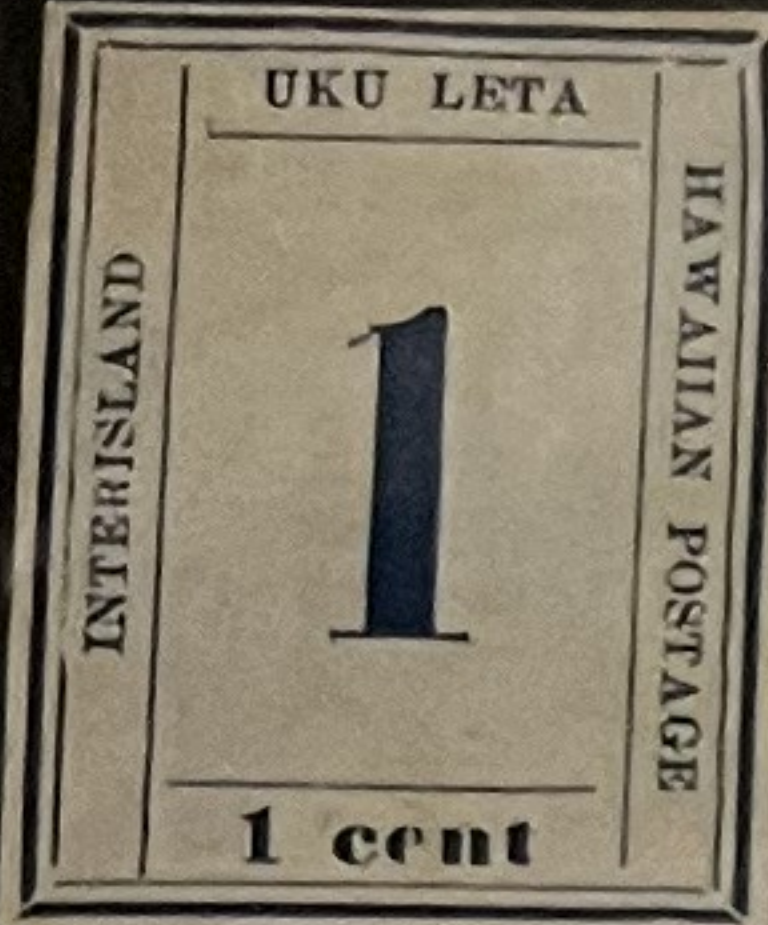

25 FV, M
NG.
Pit 11A, Ty. I
Pos 2
PSE Cert.
#01406562

No. 01406562 2/22/2022

Professional Stamp Experts
PO Box 539309, Henderson, NV 89053-9309
gradingmatters.com

Expert Committee

We have examined the enclosed item submitted to PSE, of which an image is shown below, and are of the opinion that:

Cat No.	Issue	Denom.	Color
Scott 25 Hawaii	1865	1c	Dark blue