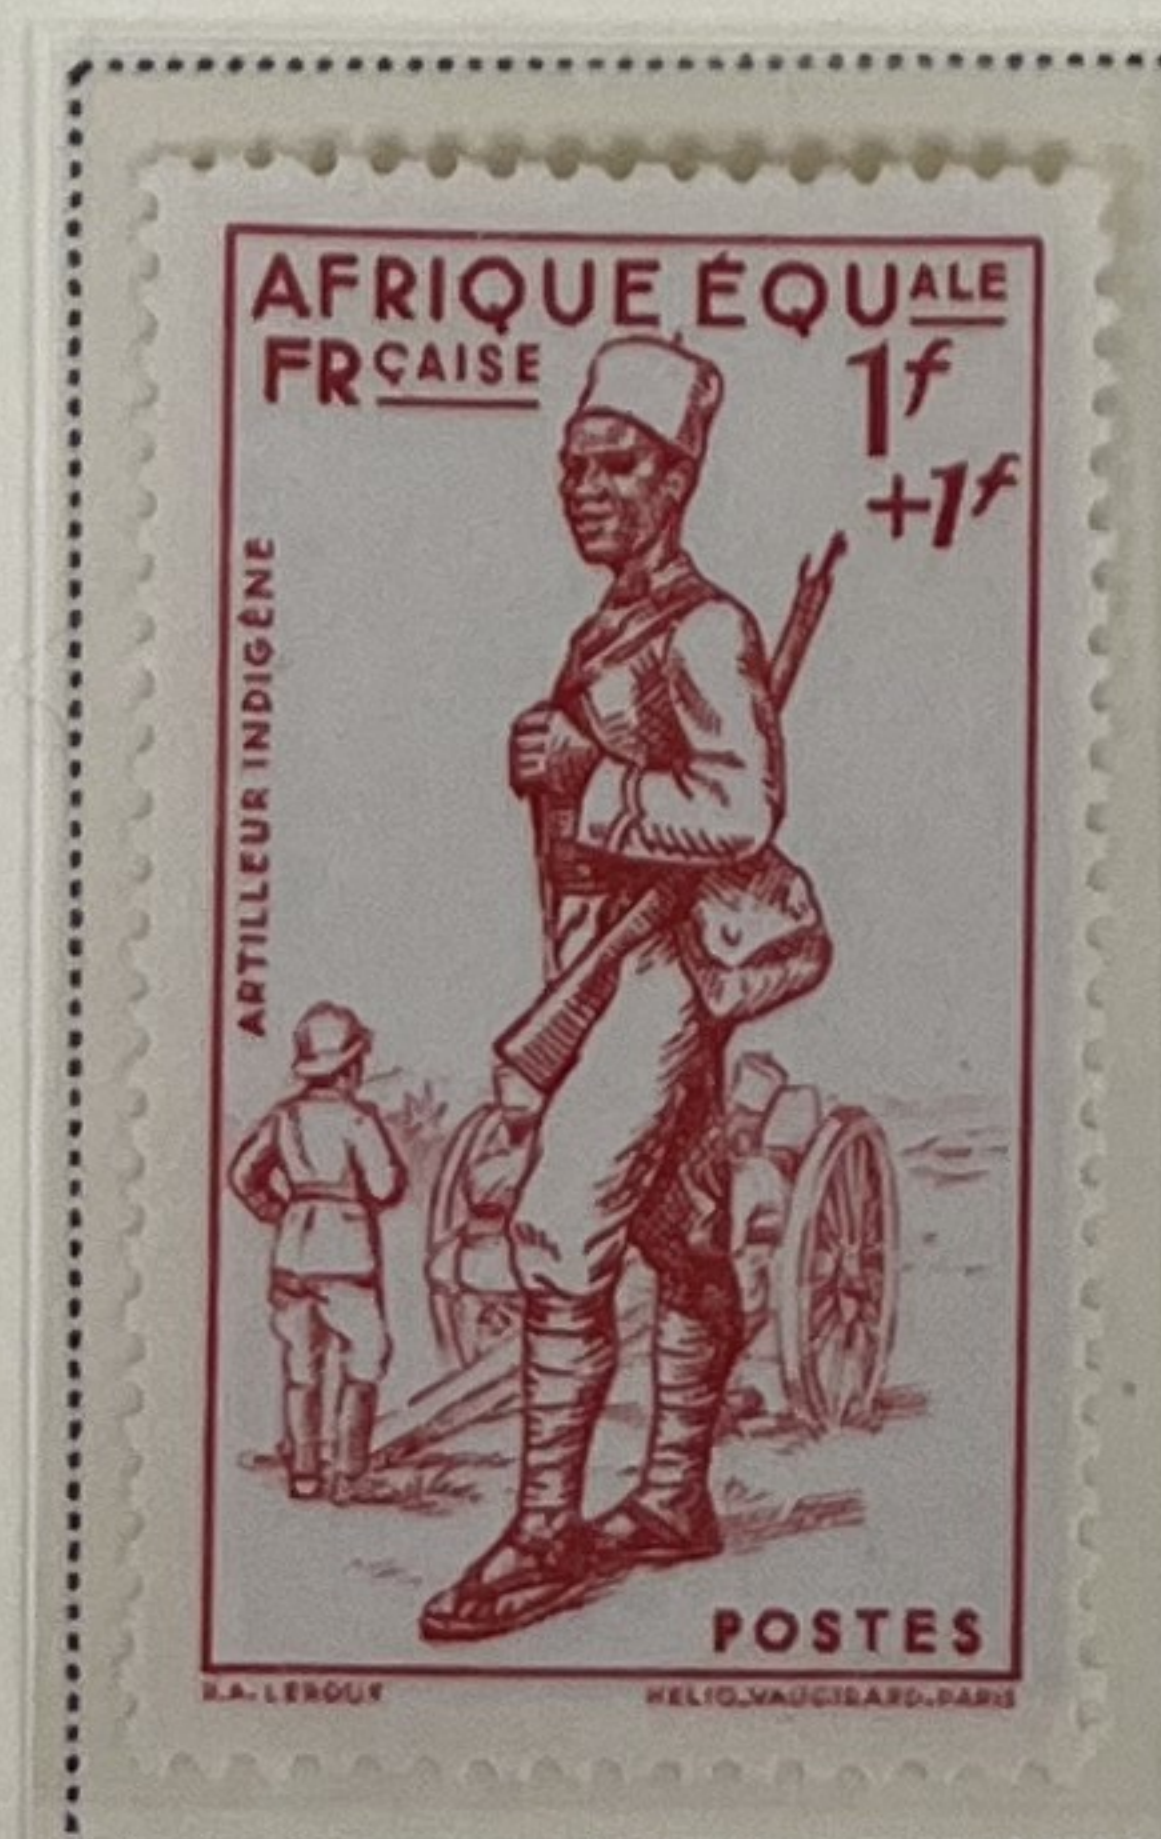

FRENCH EQUATORIAL AFRICA

SEMI-POSTAL STAMPS

Unwatermarked

1938

1939

1941

122+