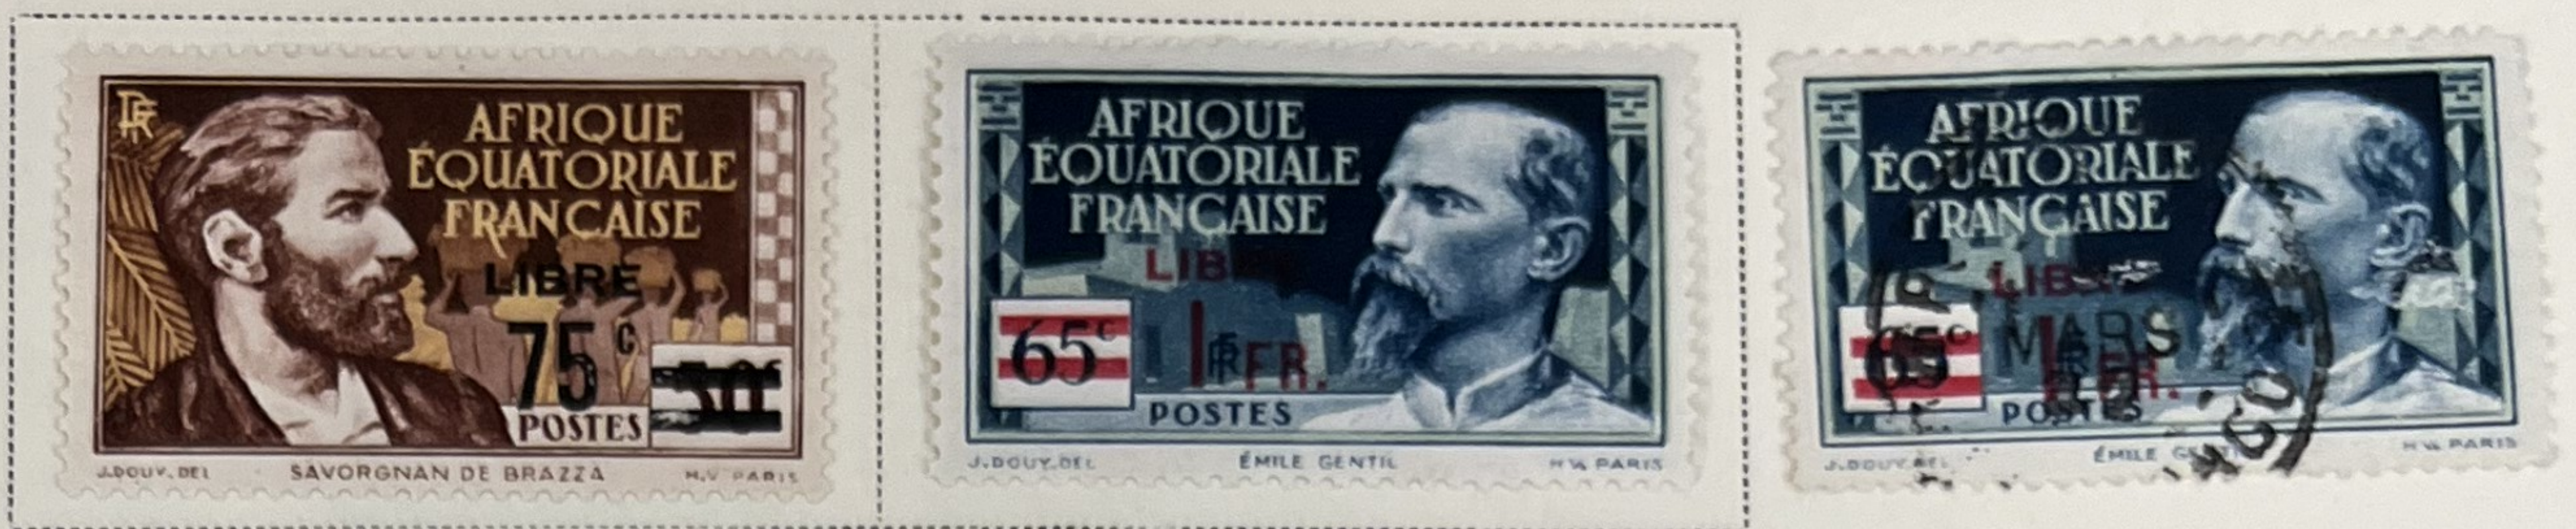

2020 CV

FRENCH EQUATORIAL AFRICA

Unwatermarked

1936

40-80

322/2

55-80

30-80

#26

40-80

FRENCH EQUATORIAL AFRICA

Unwatermarked

1936

50, 40
#1-10 (10)
(10)
(140)

1937 4/2 38/13

50
14
(10)

FRENCH EQUATORIAL AFRICA

Unwatermarked

1940

1940

Stamps of Middle Congo, 1933
Overprinted
AFRIQUE FRANÇAISE
LIBRE 65
4C
OLIVE GREEN
#128

1940

1941

763
(4) / 5850