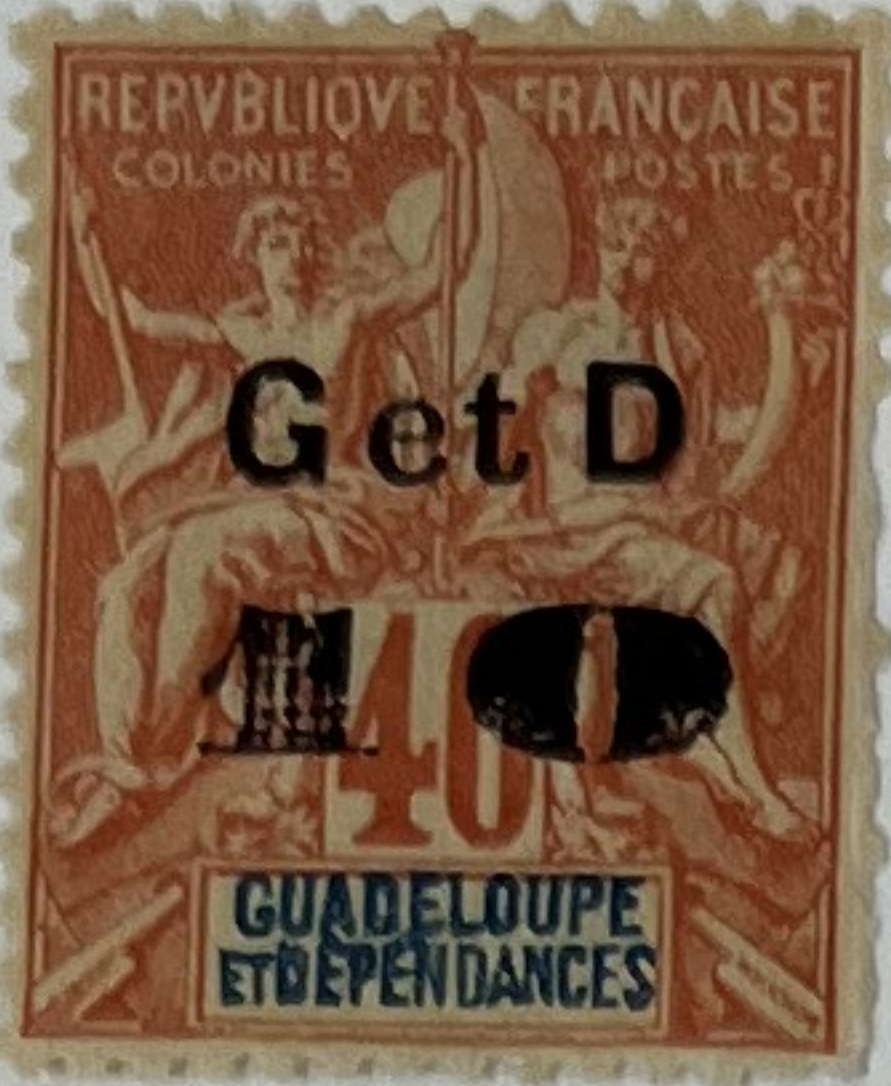

2018

GUADELOUPE

Unwatermarked

1884

1889

1889

1891

80 C
CARMINE
ON PINKISH

25 C
BLUE
#38

CANCELED IN
GUADELOUPE.
"FRENCH COLONIES"

Font Varieties

INVERT
45b

221- →

GUADELOUPE

F = Fournier

Unwatermarked

1901

1903

(Letter Sprink)

Surcharged
10
On 40 C
RED
ON STRAW

402

902

135

1302

420

600

65

1904

BLACK OPT. No 112
05-07 = \$500.00

BLUE OPT 5250

50

50