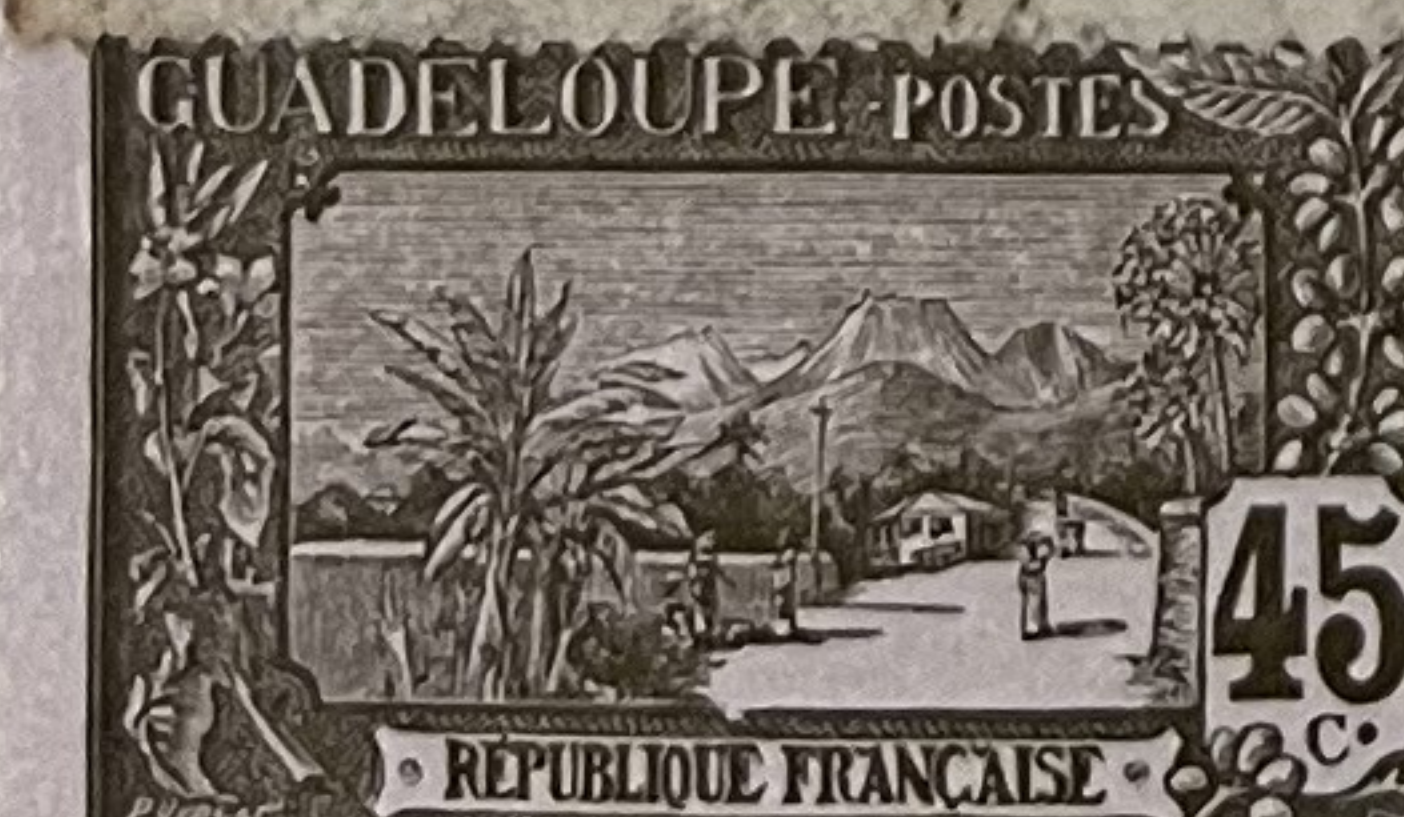

GUADELOUPE

F = Fournier

Unwatermarked

1901

1903

(Letter Sprink)

Surcharged
10
On 40 C
RED
ON STRAW

402

902

135

1302

420

600

65

1904

BLACK OPT. No 112
05-07 = $500.00

BLUE OPT 5250

50

50

72

42 (29)

(→ 221)

1934