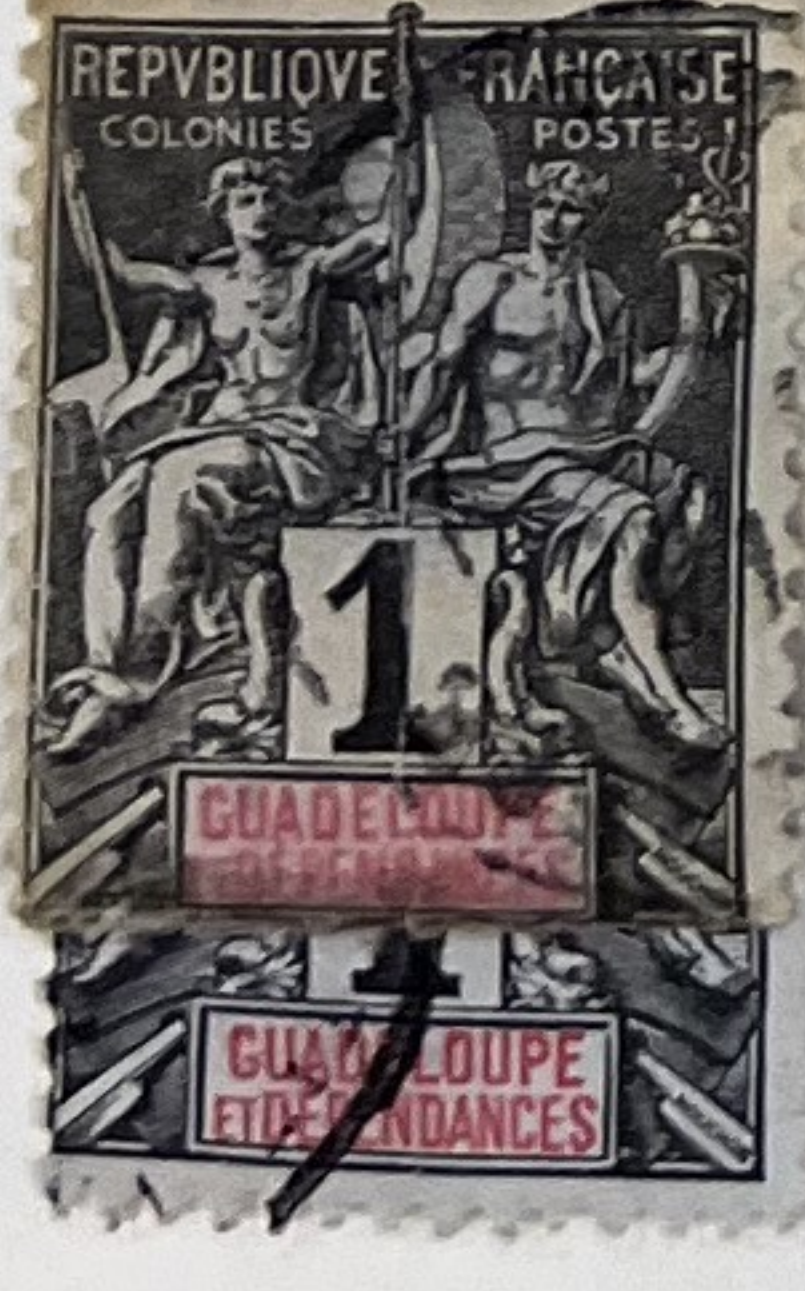

2018

GUADELOUPE

Unwatermarked

1884

1889

1889

1891

80 C
CARMINE
ON PINKISH

1891

30 C
BROWN
ON BISTRE
22

35 C
DEEP VIOLET
ON ORANGE
23

40 C
RED
ON STRAW
24

75 C
CARMINE
ON ROSE
25

1 F
BRONZE
GREEN
ON STRAW
26

1892

1900

25 C
BLUE
#38

CANCELED IN
GUADELOUPE.
"FRENCH COLONIES"

Font Varieties

INVERT
45b

221- →

GUADELOUPE

F = Fournier

Unwatermarked