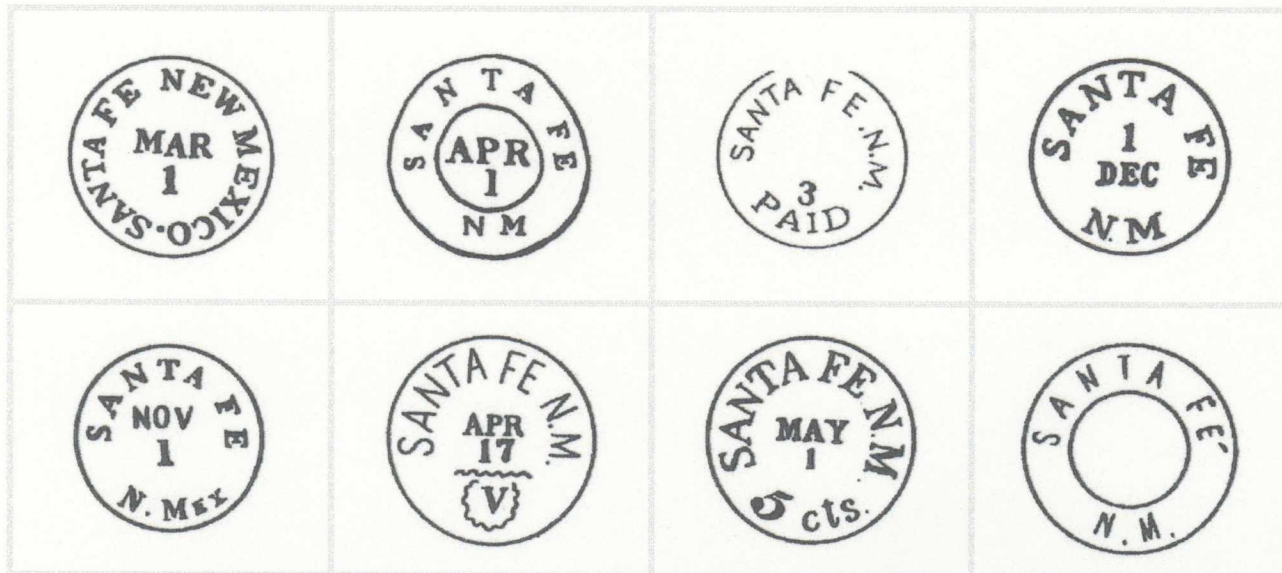

# Santa Fe

## The Santa Fe Post Office

*Santa Fe  
Nov. 6*

Santa Fe Nov. 6, 1847

*Santa Fe N.M.  
February 24*

Santa Fe N. M. February 24, 1849

Postal cancellations used by the Santa Fe post office from January 1, 1851 to October 23, 1865

February 7, 1865 Santa Fe, New Mexico To Miss M. Cornelia Stevens  
with black double circle handstamp on 3 cent pink entire with grid cancel